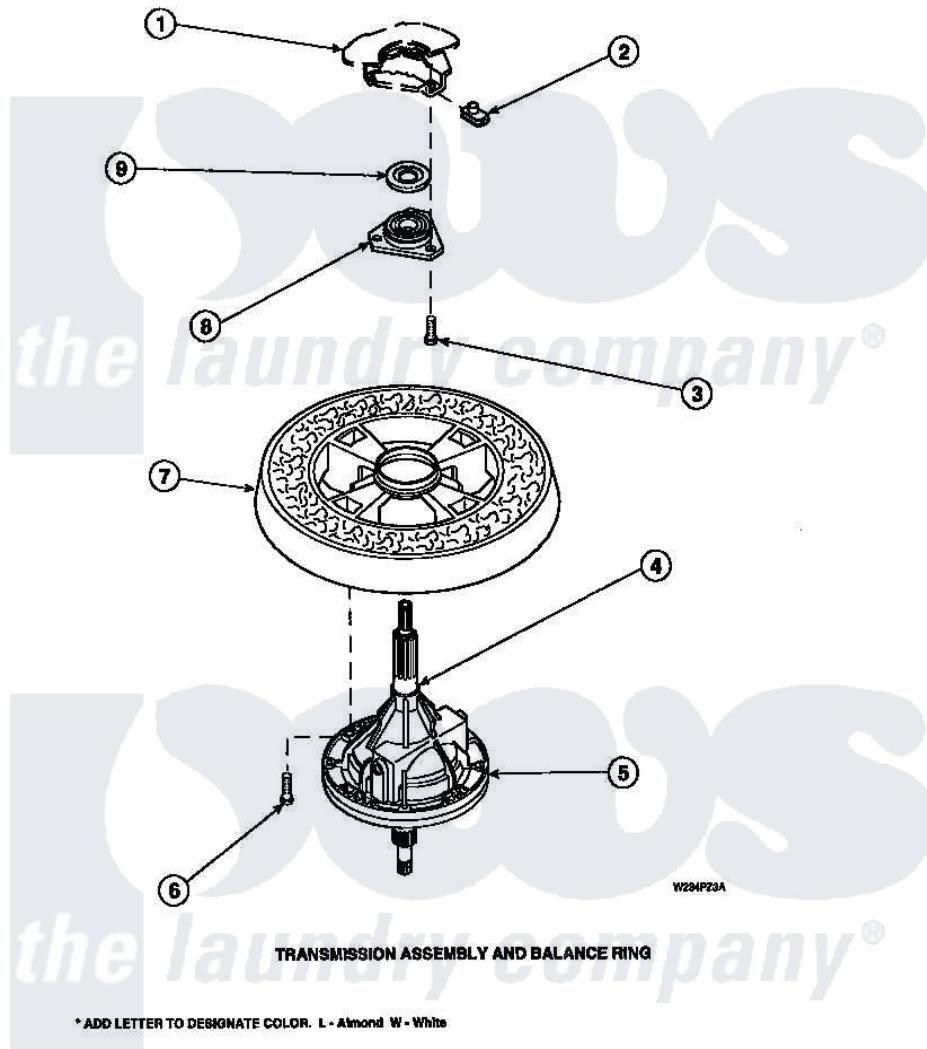

Amana LW8252W2 (BOM: PLW8252W2 A) 27 - TRANSMISSION ASSY AND BALANCE RING

Amana Residential Amana LW8252W2 (BOM: PLW8252W2 A) Washer Parts Parts Diagram 27 - TRANSMISSION ASSY AND BALANCE RING
 Click on the part number to view part

Item	Original Part Number	Replaced By	Status	Part Description
1	34438P			Assembly, Outer Tub
2	27222			Nut, Retainer 5/16-18
3	36991	3400500		Bolt, 3405245 5/16-18 X 3/4
4	27604P			Never-Seeze 1 Oz Tube
5	34526P			Assembly, Transmission
6	37047		Not Available	SCREW, CAP
7	34731		Not Available	ASSY,BALANCE RING-COMPL
8	27182	40004201P		Main Bearing Assembly
9	27187			Flinger