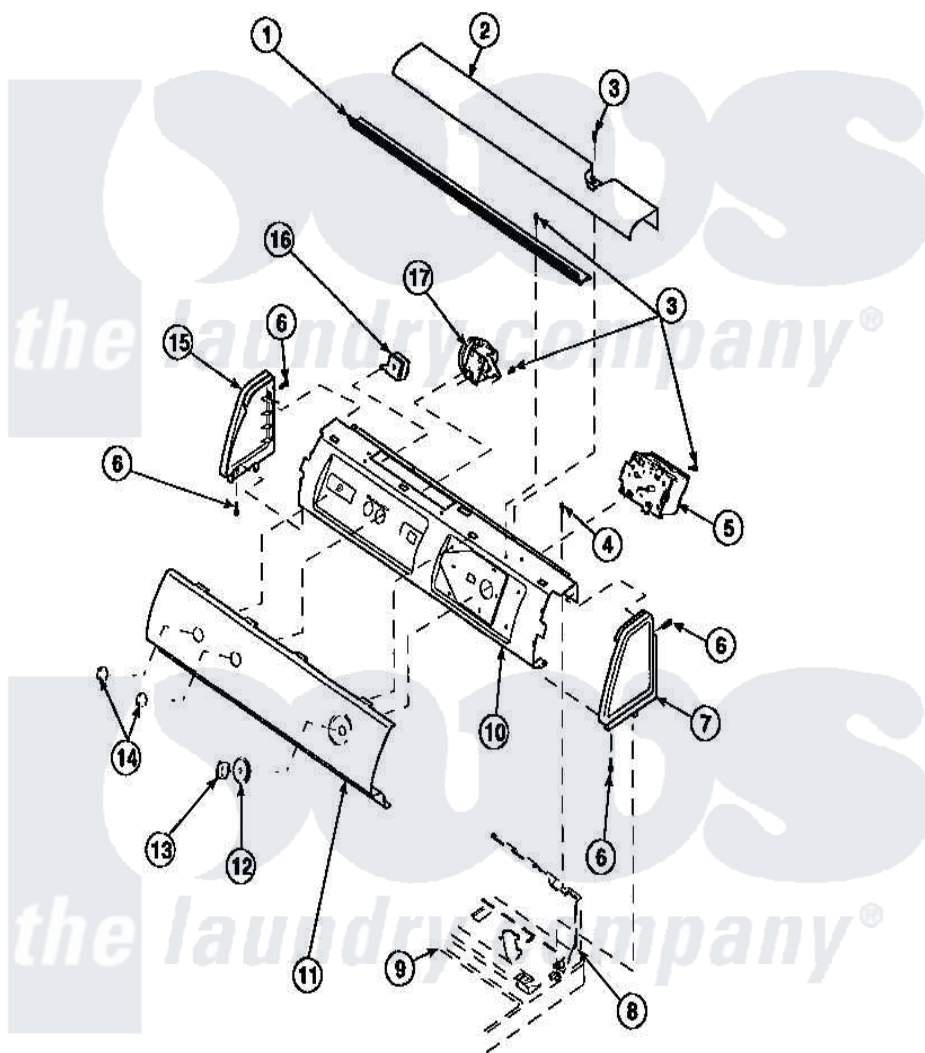

Amana LW8252W2 (BOM: PLW8252W2 B) 09 - GRAPHIC PANEL, CTRL
MTG PLATE AND CTRLS

Amana Residential Amana LW8252W2 (BOM: PLW8252W2 B) Washer Parts Parts Diagram 09 - GRAPHIC PANEL,
CTRL MTG PLATE AND CTRLS
Click on the part number to view part

Item	Original Part Number	Replaced By	Status	Part Description
1	Y34826		Not Available	DIFFUSER,LAMP-CLEAR
3	23962	W10116760		Screw
4	34904	489355		Screw, 8 X 1/2
6	501086	90767		Screw, 8A X 3/8 HeX Washer Head Tapping
8	34903		Not Available	PANEL, BACK HOOD (USE 37782)
9	34902P		Not Available	TOP
10	34821		Not Available	CONTROL MOUNTING PLATE
17	36045	40055101		Switch, Pressure