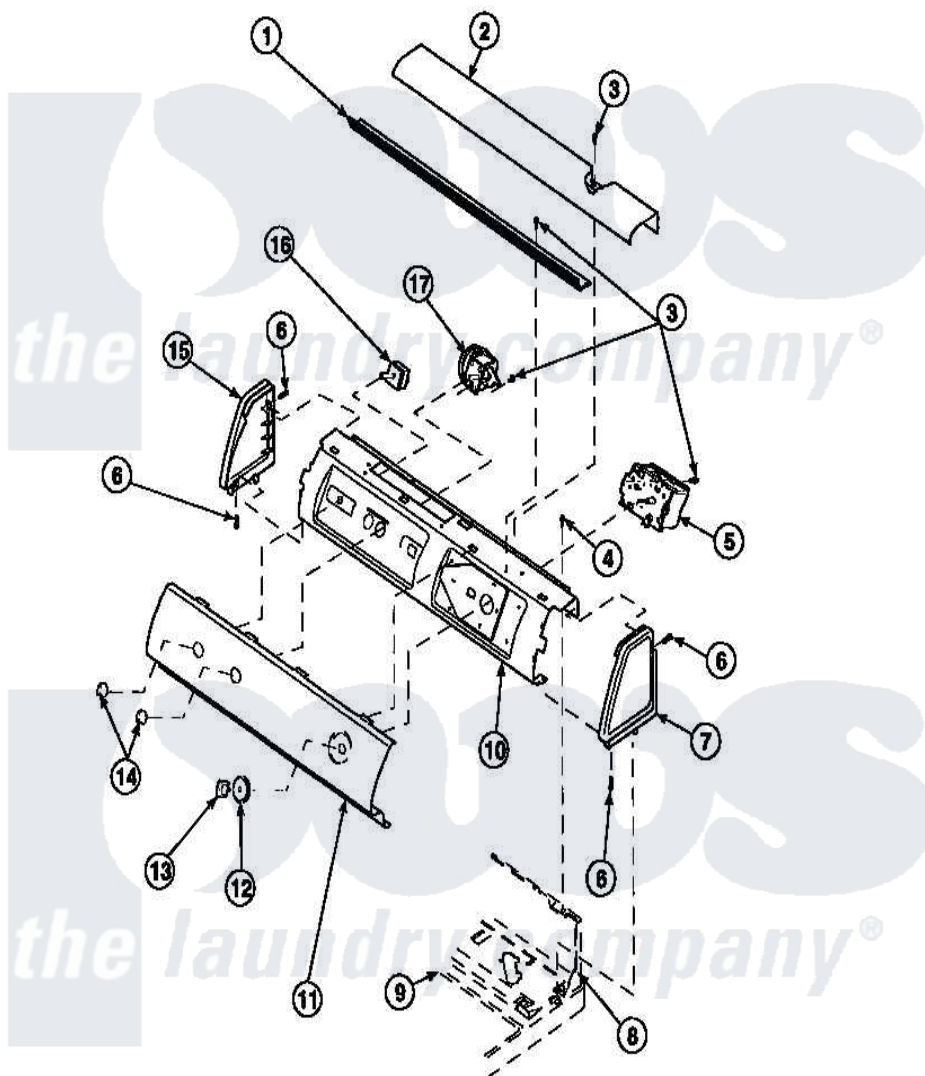

**Amana LW8252W2 (BOM: PLW8252W2 B) 10 - GRAPHIC PANEL, CTRL
MTG PLATE AND CTRLS**

Amana Residential Amana LW8252W2 (BOM: PLW8252W2 B) Washer Parts Parts Diagram 10 - GRAPHIC PANEL, CTRL MTG PLATE AND CTRLS
Click on the part number to view part

Item	Original Part Number	Replaced By	Status	Part Description
1	Y34826		Not Available	DIFFUSER,LAMP-CLEAR
2	34824		Not Available	TOP COVER
3	23962	W10116760		Screw
4	34904	489355		Screw, 8 X 1/2
6	501086	90767		Screw, 8A X 3/8 HeX Washer Head Tapping
7	34817		Not Available	END CAP(RIGHT)
8	34903		Not Available	PANEL, BACK HOOD (USE 37782)
9	34902P		Not Available	TOP
10	34821		Not Available	CONTROL MOUNTING PLATE
12	36700		Not Available	TIMER KNOB SKIRT
13	35333		Not Available	TIMER KNOB
14	36701		Not Available	KNOB, TEMP
15	34818		Not Available	END CAP(LEFT)