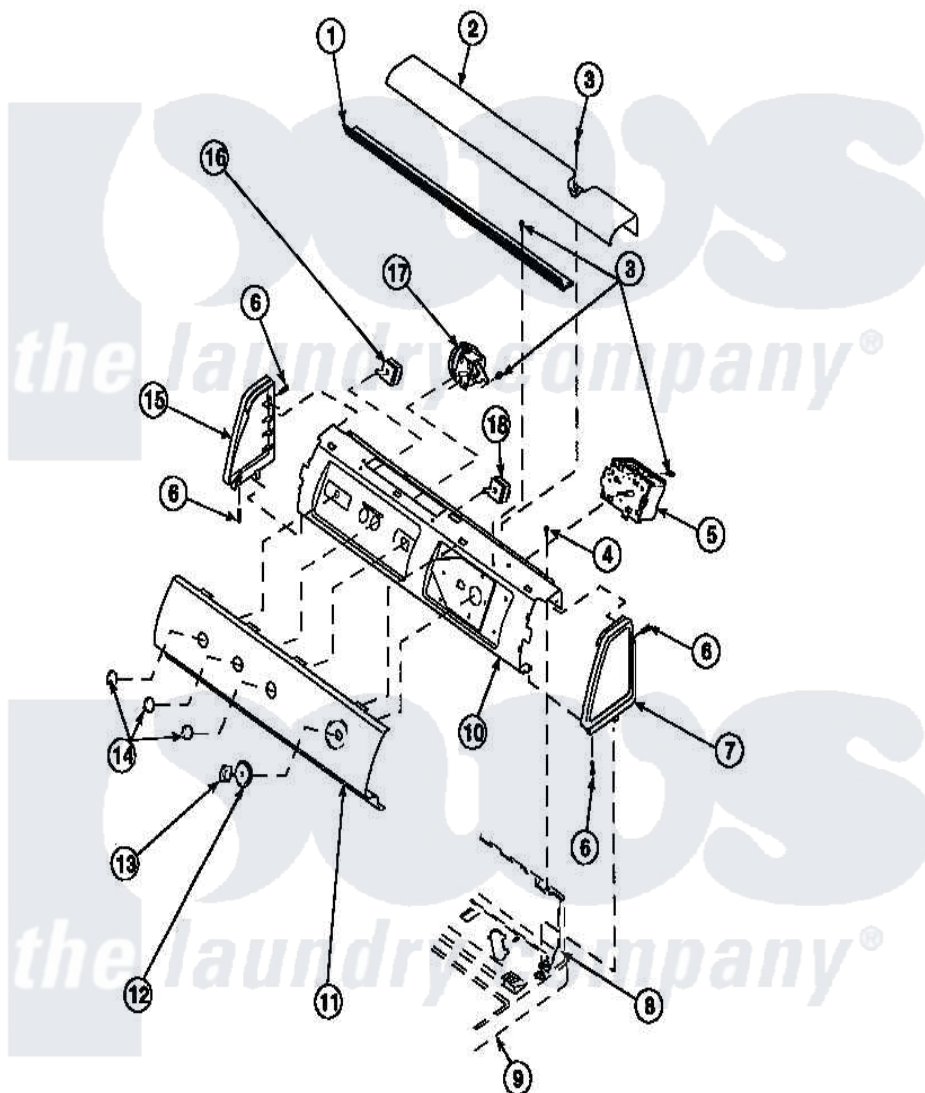

Amana LW8252W2 (BOM: PLW8252W2 B) 11 - GRAPHIC PANEL, CTRL MTG PLATE AND CTRLS

Amana Residential Amana LW8252W2 (BOM: PLW8252W2 B) Washer Parts Parts Diagram 11 - GRAPHIC PANEL, CTRL MTG PLATE AND CTRLS
 Click on the part number to view part

Item	Original Part Number	Replaced By	Status	Part Description
1	Y34826		Not Available	DIFFUSER,LAMP-CLEAR
2	34824		Not Available	TOP COVER
3	23962	W10116760		Screw
4	34904	489355		Screw, 8 X 1/2
6	501086	90767		Screw, 8A X 3/8 HeX Washer Head Tapping
7	34817		Not Available	END CAP(RIGHT)
8	34903		Not Available	PANEL, BACK HOOD (USE 37782)
9	34902P		Not Available	TOP
10	34821		Not Available	CONTROL MOUNTING PLATE
12	36700		Not Available	TIMER KNOB SKIRT
13	35333		Not Available	TIMER KNOB
14	36701		Not Available	KNOB, TEMP
15	34818		Not Available	END CAP(LEFT)

16 36335
18 36045

[40046601](#)
[40055101](#)

Switch, Temperature Select
Switch, Pressure