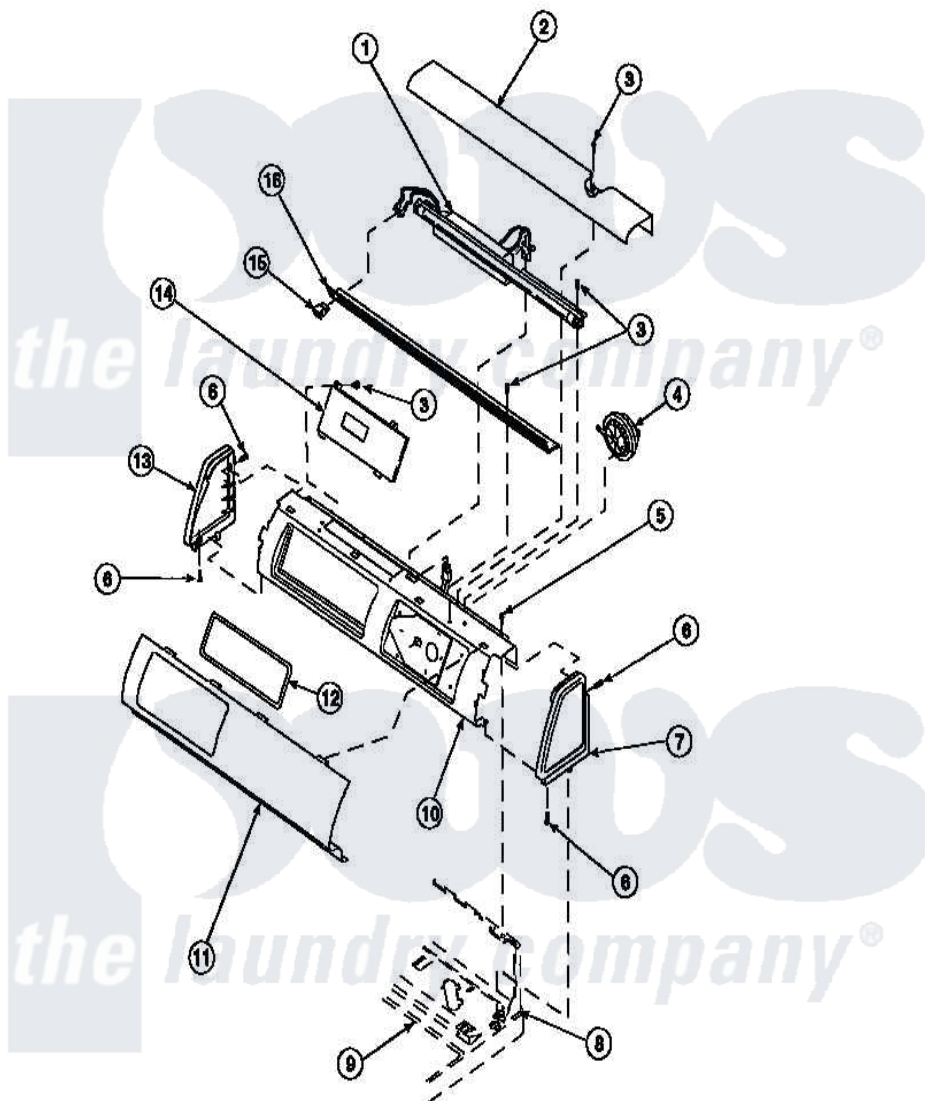

**Amana LW8252W2 (BOM: PLW8252W2 B) 12 - GRAPHIC PANEL, CTRL  
MTG PLATE AND CTRLS**

Amana Residential Amana LW8252W2 (BOM: PLW8252W2 B) Washer Parts Parts Diagram 12 - GRAPHIC PANEL, CTRL MTG PLATE AND CTRLS  
Click on the part number to view part

Item	Original Part Number	Replaced By	Status	Part Description
2	34824		Not Available	TOP COVER
3	23962	<a href="#">W10116760</a>		Screw
5	34904	<a href="#">489355</a>		Screw, 8 X 1/2
6	501086	<a href="#">90767</a>		Screw, 8A X 3/8 HeX Washer Head Tapping
7	34817		Not Available	END CAP(RIGHT)
8	34903		Not Available	PANEL, BACK HOOD (USE 37782)
9	34902P		Not Available	TOP
13	34818		Not Available	END CAP(LEFT)