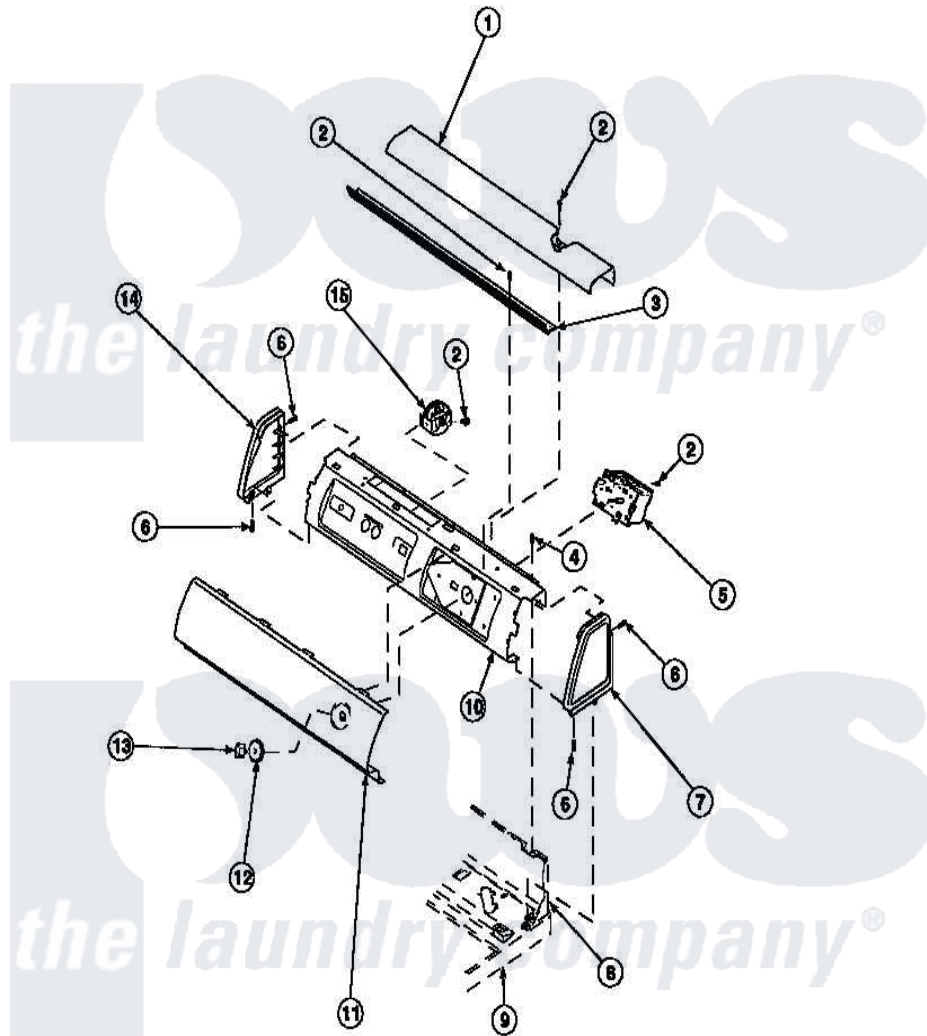

**Amana LW8252W2 (BOM: PLW8252W2 B) 13 - GRAPHIC PANEL, CTRL  
MTG PLATE AND CTRLS**

Amana [Residential Amana LW8252W2 \(BOM: PLW8252W2 B\) Washer Parts](#) Parts Diagram 13 - GRAPHIC PANEL, CTRL MTG PLATE AND CTRLS  
Click on the part number to view part

Item	Original Part Number	Replaced By	Status	Part Description
2	23962	<a href="#">W10116760</a>		Screw
3	Y34826		Not Available	DIFFUSER,LAMP-CLEAR
4	34904	<a href="#">489355</a>		Screw, 8 X 1/2
6	501086	<a href="#">90767</a>		Screw, 8A X 3/8 HeX Washer Head Tapping
7	34817		Not Available	END CAP(RIGHT)
8	34903		Not Available	PANEL, BACK HOOD (USE 37782)
9	34902P		Not Available	TOP
10	34821		Not Available	CONTROL MOUNTING PLATE
12	33817		Not Available	ASSY,TIMER SKIRT-BLACK
13	<a href="#">33897</a>			Knob, Timer-Washer-Blac
14	34818		Not Available	END CAP(LEFT)