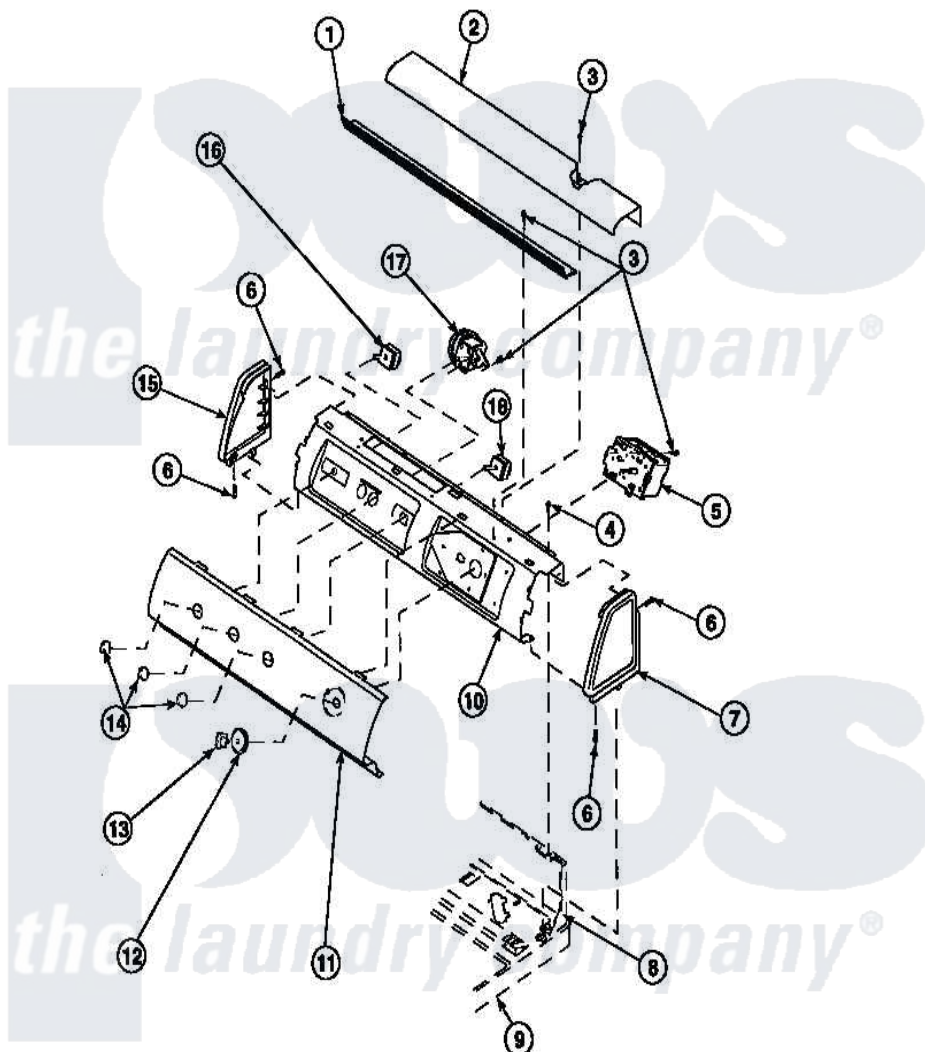

Amana LW8252W2 (BOM: PLW8252W2 B) 15 - GRAPHIC PANEL, CTRL  
MTG PLATE AND CTRLS

Amana Residential Amana LW8252W2 (BOM: PLW8252W2 B) Washer Parts Parts Diagram 15 - GRAPHIC PANEL,  
CTRL MTG PLATE AND CTRLS  
Click on the part number to view part

Item	Original Part Number	Replaced By	Status	Part Description
1	Y34826		Not Available	DIFFUSER,LAMP-CLEAR
3	23962	<a href="#">W10116760</a>		Screw
4	34904	<a href="#">489355</a>		Screw, 8 X 1/2
6	501086	<a href="#">90767</a>		Screw, 8A X 3/8 HeX Washer Head Tapping
8	34903		Not Available	PANEL, BACK HOOD (USE 37782)
9	34902P		Not Available	TOP
10	34821		Not Available	CONTROL MOUNTING PLATE
16	36335	<a href="#">40046601</a>		Switch, Temperature Select
17	36045	<a href="#">40055101</a>		Switch, Pressure