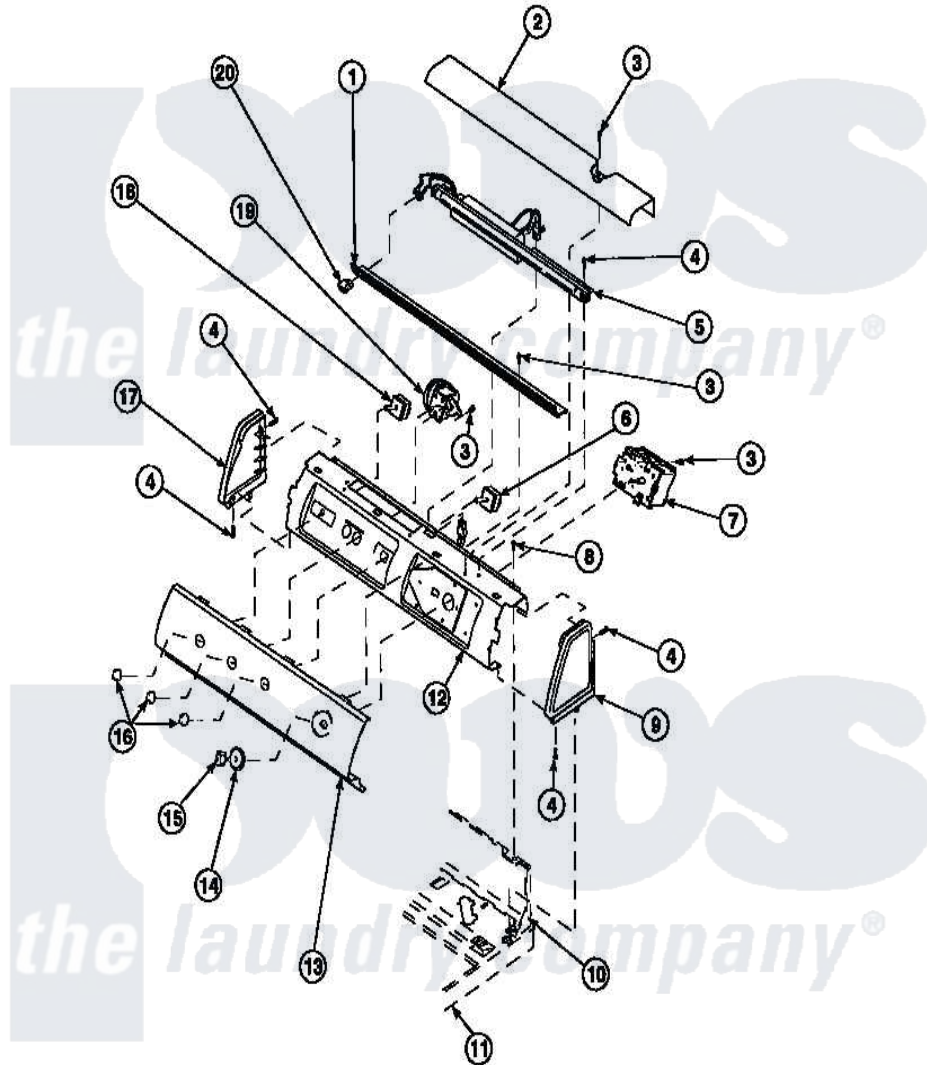

**Amana LW8252W2 (BOM: PLW8252W2 B) 16 - GRAPHIC PANEL, CTRL
MTG PLATE AND CTRLS**

Amana Residential Amana LW8252W2 (BOM: PLW8252W2 B) Washer Parts Parts Diagram 16 - GRAPHIC PANEL, CTRL MTG PLATE AND CTRLS
Click on the part number to view part

Item	Original Part Number	Replaced By	Status	Part Description
2	34824		Not Available	TOP COVER
3	23962	W10116760		Screw
4	501086	90767		Screw, 8A X 3/8 HeX Washer Head Tapping
8	34904	489355		Screw, 8 X 1/2
9	34817		Not Available	END CAP(RIGHT)
10	34903		Not Available	PANEL, BACK HOOD (USE 37782)
11	34902P		Not Available	TOP
12	34821		Not Available	CONTROL MOUNTING PLATE
14	36700		Not Available	TIMER KNOB SKIRT
15	35333		Not Available	TIMER KNOB
16	36701		Not Available	KNOB, TEMP
17	34818		Not Available	END CAP(LEFT)
18	36335	40046601		Switch, Temperature Select