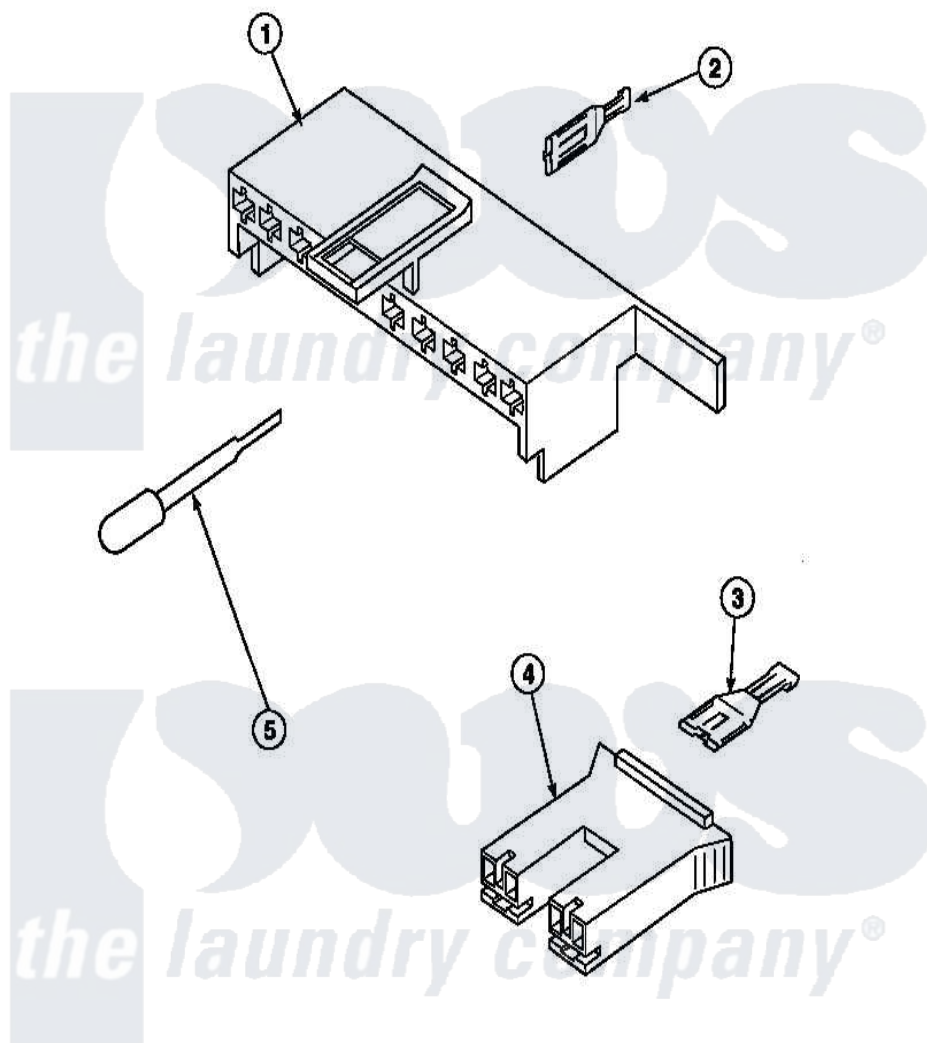

**Amana LW8252W2 (BOM: PLW8252W2 B) 19 - MIXING VALVE & MOTOR
CONN BLOCKS, TERM**

Amana Residential Amana LW8252W2 (BOM: PLW8252W2 B) Washer Parts Parts Diagram 19 - MIXING VALVE & MOTOR CONN BLOCKS, TERM
Click on the part number to view part

Item	Original Part Number	Replaced By	Status	Part Description
1	34677			10 Circuit Plug
2	Y00188			Molex Terminal
3	Y00121		Not Available	SPADE TERMINAL(12 GAUGE) (1/4 INCH-(2) 18 GAUGE WIRES O
4	34676			Plug
"	34675		Not Available	PLUG
5	283P4			Terminal Extractor Tool