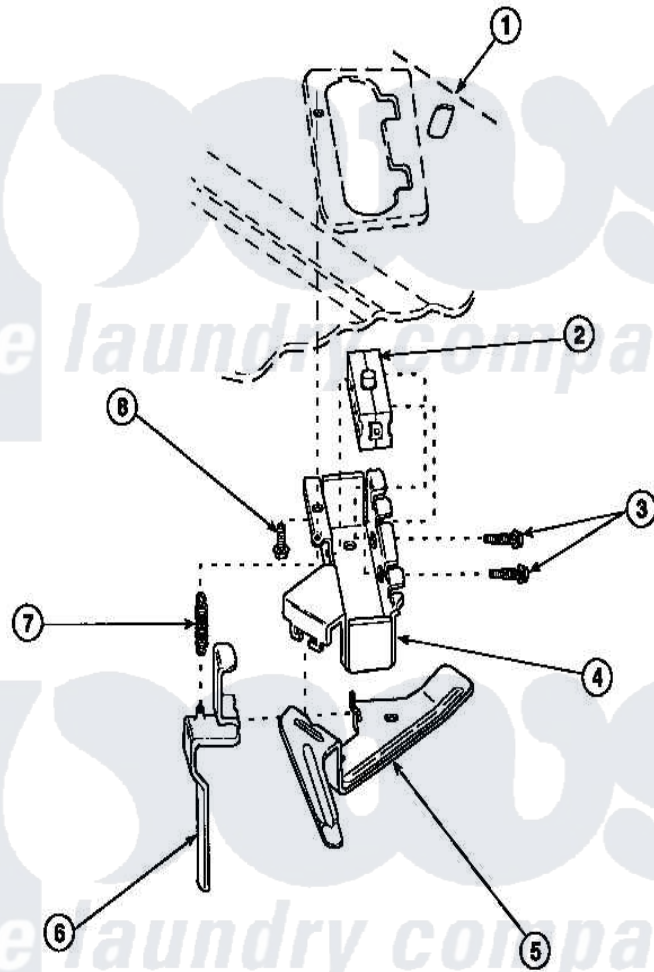

Amana LW8252W2 (BOM: PLW8252W2 B) 22 - OUT-OF-BALANCE SWITCH

Amana Residential Amana LW8252W2 (BOM: PLW8252W2 B) Washer Parts Parts Diagram 22 - OUT-OF-BALANCE SWITCH

[Click on the part number to view part](#)

Item	Original Part Number	Replaced By	Status	Part Description
1	34902P		Not Available	TOP
2	33445	27001095		Switch, Lid
3	36510			Screw
4	36497P			Kit, Switch Holder
5	33441			Arm, Actuator
6	33442			Lever, Unbalanced Load
7	33443			Spring
8	23962	W10116760		Screw