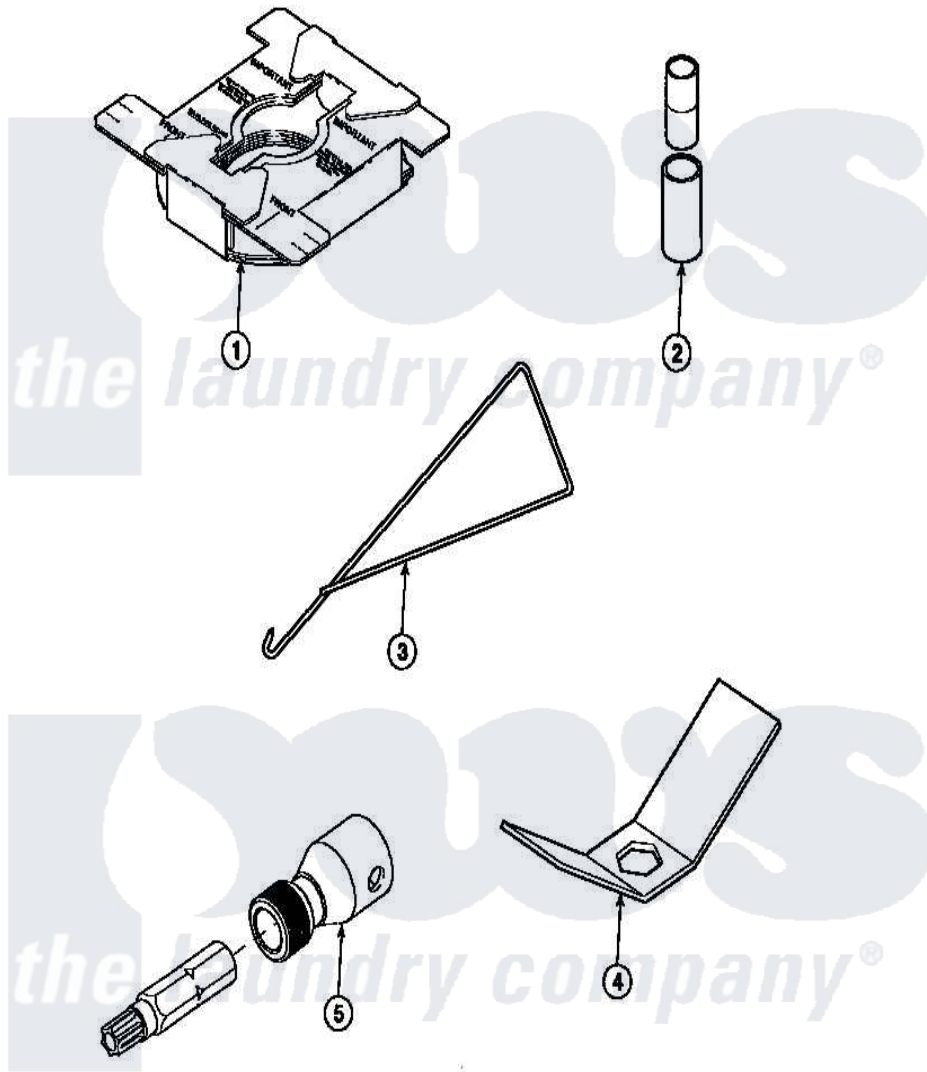

Amana LW8252W2 (BOM: PLW8252W2 B) 24 - SPECIAL TOOLS

Amana Residential Amana LW8252W2 (BOM: PLW8252W2 B) Washer Parts Parts Diagram 24 - SPECIAL TOOLS
 Click on the part number to view part

Item	Original Part Number	Replaced By	Status	Part Description
1	36926		Not Available	BRACE, SHIPPING
2	242P4			Installer, Spring
3	289P4	321P4		Hook, Spring
4	237P4	306P4		Hex Wrench
5	282P4			T25 Tamper Resistant Bit
"	24161			Torx Bit Holder
NI	555P3	725P3		Kit