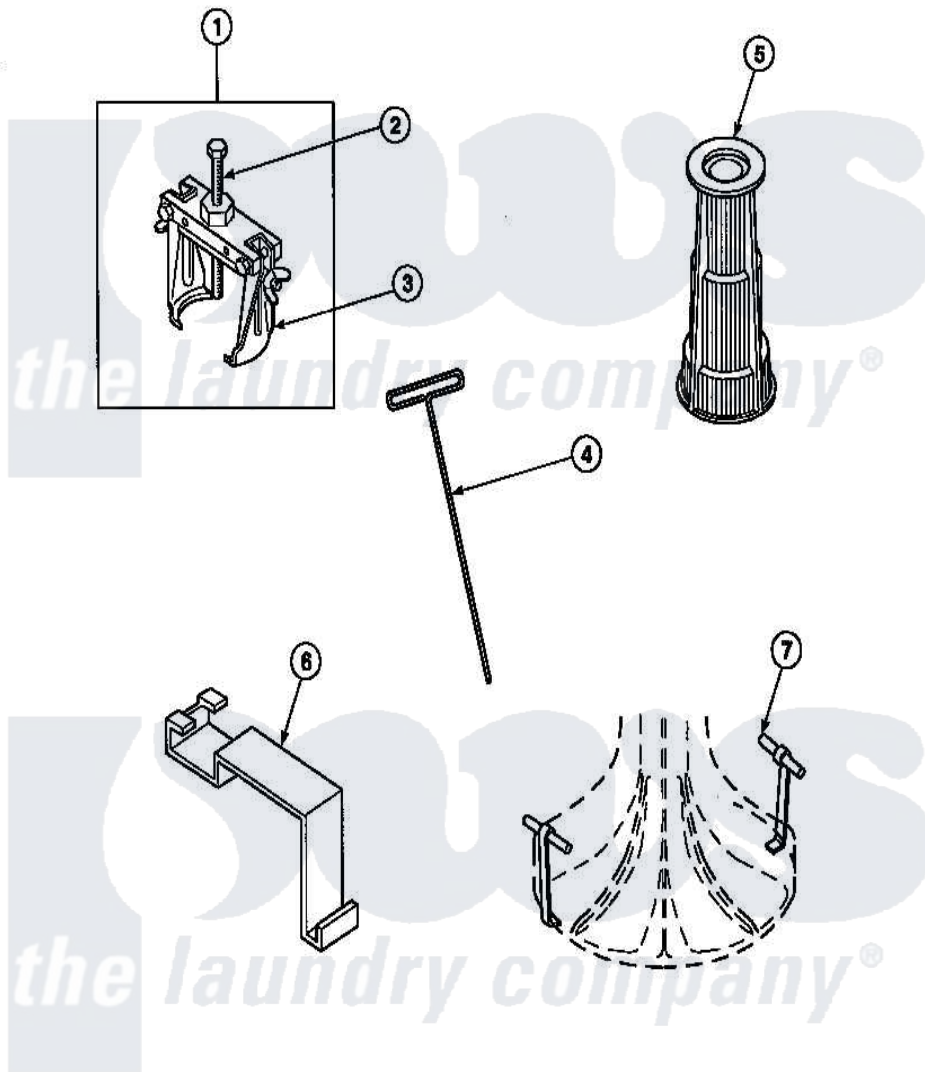

# Amana LW8252W2 (BOM: PLW8252W2 B) 25 - SPECIAL TOOLS

Amana Residential Amana LW8252W2 (BOM: PLW8252W2 B) Washer Parts Parts Diagram 25 - SPECIAL TOOLS

Click on the part number to view part

Item	Original Part Number	Replaced By	Status	Part Description
1	<a href="#">294P4</a>			Bell Tool
2	<a href="#">294P4B</a>			Drive Bell Bolt
3	<a href="#">294P4A</a>			Jaw, Drive Bell Tool
4	291P4		Not Available	WRENCH, T - ALLEN
5	<a href="#">293P4</a>			Seal Tool
6	<a href="#">273P4</a>			Tub Cover Gasket Tool
7	<a href="#">254P4P</a>			Agitator Hooks
NI	555P3	<a href="#">725P3</a>		Kit