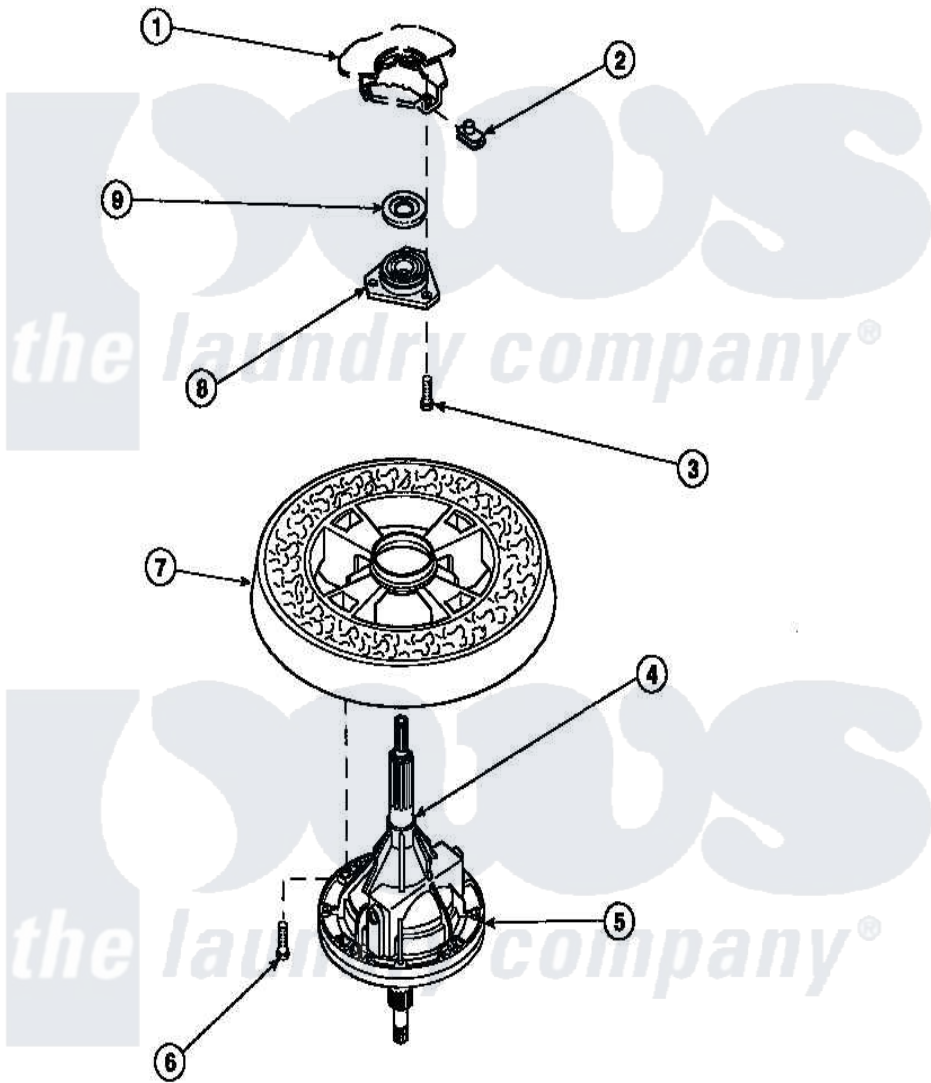

# Amana LW8252W2 (BOM: PLW8252W2 B) 27 - TRANSMISSION ASSY AND BALANCE RING

Amana Residential Amana LW8252W2 (BOM: PLW8252W2 B) Washer Parts Parts Diagram 27 - TRANSMISSION ASSY AND BALANCE RING  
 Click on the part number to view part

Item	Original Part Number	Replaced By	Status	Part Description
1	<a href="#">34438P</a>			Assembly, Outer Tub
2	<a href="#">27222</a>			Nut, Retainer 5/16-18
3	36991	<a href="#">3400500</a>		Bolt, 3405245 5/16-18 X 3/4
4	<a href="#">27604P</a>			Never-Seeze 1 Oz Tube
5	<a href="#">34526P</a>			Assembly, Transmission
6	37047		Not Available	SCREW, CAP
7	34731		Not Available	ASSY,BALANCE RING-COMPL
8	27182	<a href="#">40004201P</a>		Main Bearing Assembly
9	<a href="#">27187</a>			Flinger