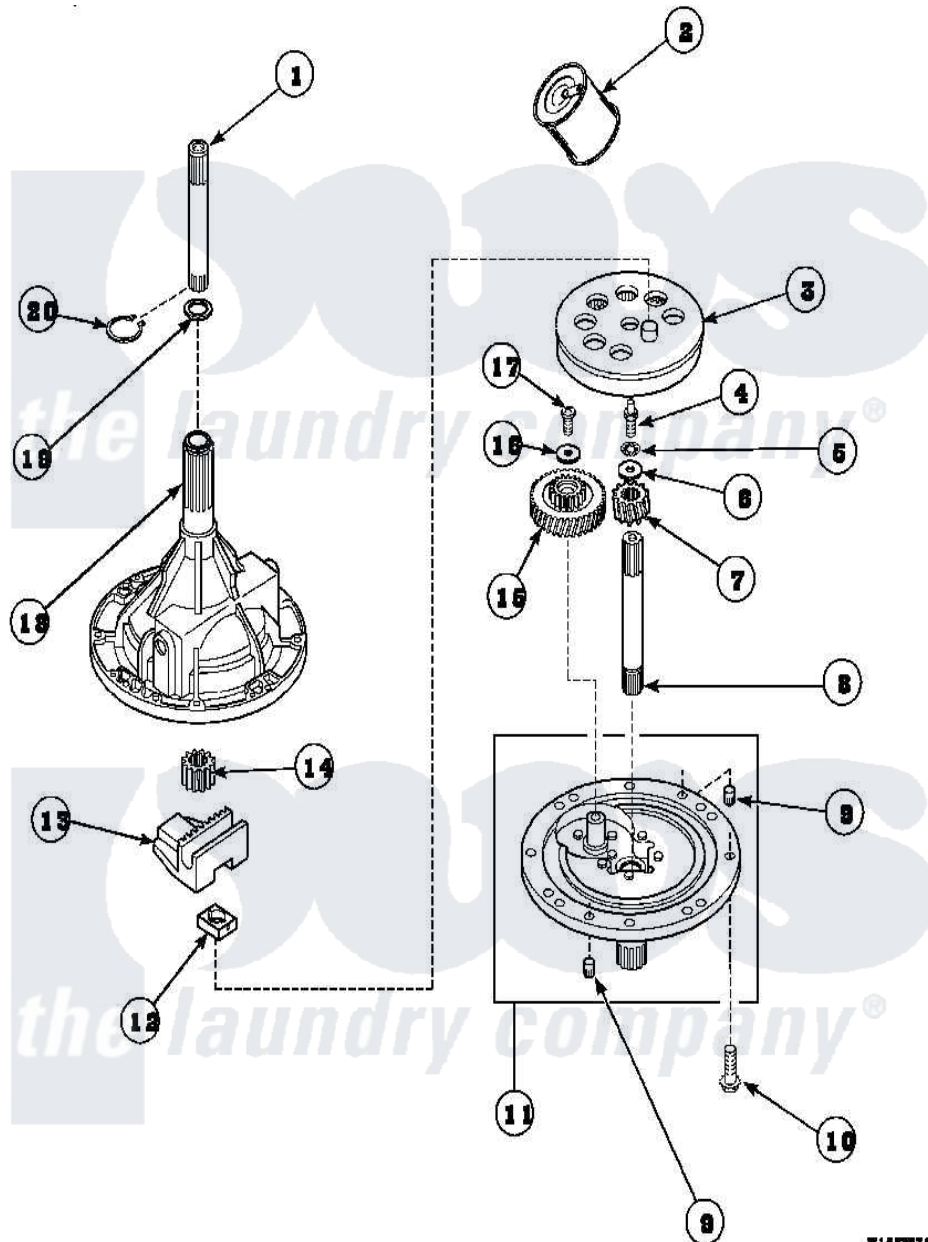

# Amana LW8252W2 (BOM: PLW8252W2A) 01 - 34526P TRANSMISSION ASSY

Amana Residential Amana LW8252W2 (BOM: PLW8252W2A) Washer Parts Parts Diagram 01 - 34526P TRANSMISSION ASSY

Click on the part number to view part

Item	Original Part Number	Replaced By	Status	Part Description
1	<a href="#">Y36570</a>			Shaft, Output
2	<a href="#">27243P</a>			Oil, CW Transmission F-
3	<a href="#">26577</a>			Assembly, Gear And Stud
4	27030		Not Available	SCREW, 1/4-20 SPECIAL
5	<a href="#">21456</a>			Lockwasher, 1/4 Intshkp
6	26509	<a href="#">40041501</a>		Washer
7	<a href="#">36562</a>			Pinion, Drive
8	<a href="#">34853</a>			Shaft, Input
9	<a href="#">27172</a>			Pin, Dowel
10	32814		Not Available	SCREW, 1/4-20X7/8 SERRA
11	<a href="#">38290</a>			Assembly, Cover
12	<a href="#">26493</a>			Slide
13	<a href="#">Y31526</a>			Rack
14	<a href="#">27003</a>			Pinion, Agitator
15	<a href="#">29161</a>			Gear, Reduction

16	29260	Not Available	WASHER
17	<a href="#">29273</a>		Screw, 1/4-20 X 3/8
18	33223	Not Available	ASSY, TRANSMISSION CASE
19	<a href="#">35092</a>		Washer, 3628id X 1.00 X .056
20	<a href="#">27197</a>		Ring, Retaining
NI	37577P	Not Available	SEALANT