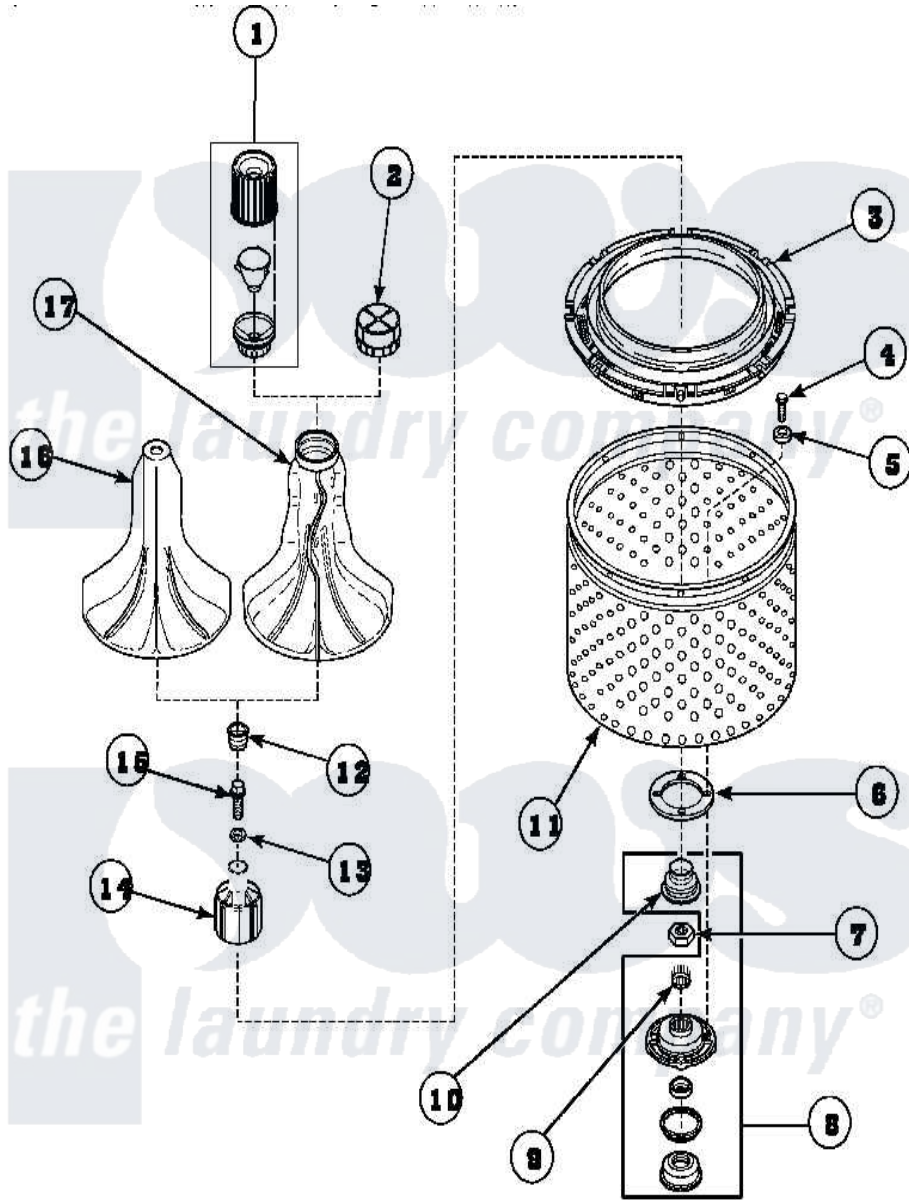

Amana LW8252W2 (BOM: PLW8252W2A) 02 - AGITATOR/DRIVE BELL/SEAL KIT/TUB & HUB

W214P2EA

Amana Residential Amana LW8252W2 (BOM: PLW8252W2A) Washer Parts Parts Diagram 02 - AGITATOR/DRIVE BELL/SEAL KIT/TUB & HUB
 Click on the part number to view part

Item	Original Part Number	Replaced By	Status	Part Description
2	36515			Cap, Agitator
3	35035			Guard, Clothes
4	27202	W10116787		Screw
5	28094			Gasket
7	Y29220	40016301		Nut, Lock
8	495P3	R9900552		Hub And Seal
9	29728	40008301		Insert, Spline
10	36425	40016101		Seal, Bell Drive
12	36511	40008401		Plug, Bell
13	36472			O-Ring
14	36443P	R9900189		Kit, Drive Bell And Seal
15	34288	40065102		Screw, Shoulder 1/4
17	33174	40000501W		Agitator, Flex Vane