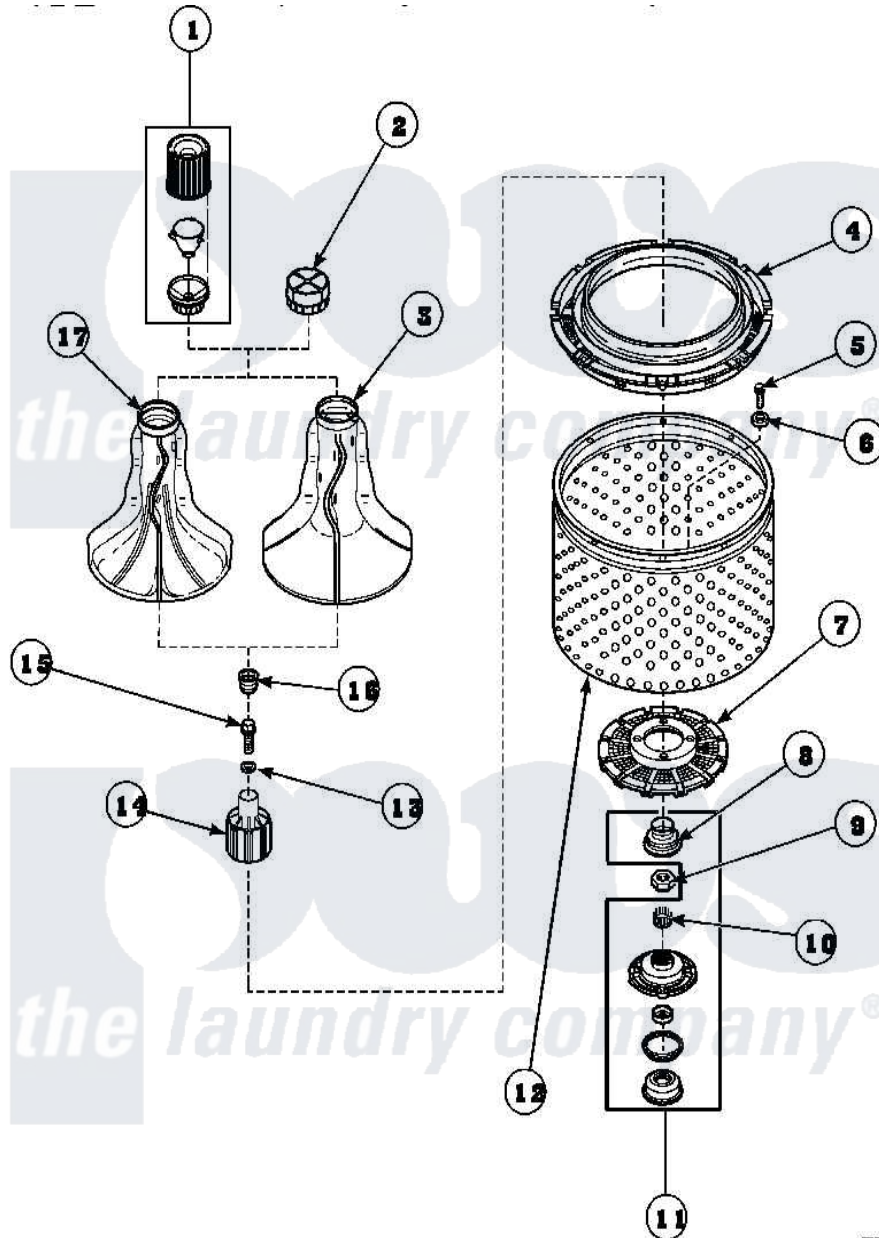

**Amana LW8252W2 (BOM: PLW8252W2A) 03 - AGITATOR/DRIVE
BELL/SEAL KIT/TUB & HUB**

W2J0285A

Amana Residential Amana LW8252W2 (BOM: PLW8252W2A) Washer Parts Parts Diagram 03 - AGITATOR/DRIVE BELL/SEAL KIT/TUB & HUB

Click on the part number to view part

Item	Original Part Number	Replaced By	Status	Part Description
2	36515			Cap, Agitator
4	35035			Guard, Clothes
5	27202	W10116787		Screw
6	28094			Gasket
7	32998	39371		Filter Lin
8	36425	40016101		Seal, Bell Drive
9	Y29220	40016301		Nut, Lock
10	29728	40008301		Insert, Spline
11	495P3	R9900552		Hub And Seal
12	34518P		Not Available	WASHTUB STAINLESS STEEL
"	33503P	39240P		Wash Tub
13	36472			O-Ring
14	36443P	R9900189		Kit, Drive Bell And Seal
15	34288	40065102		Screw, Shoulder 1/4