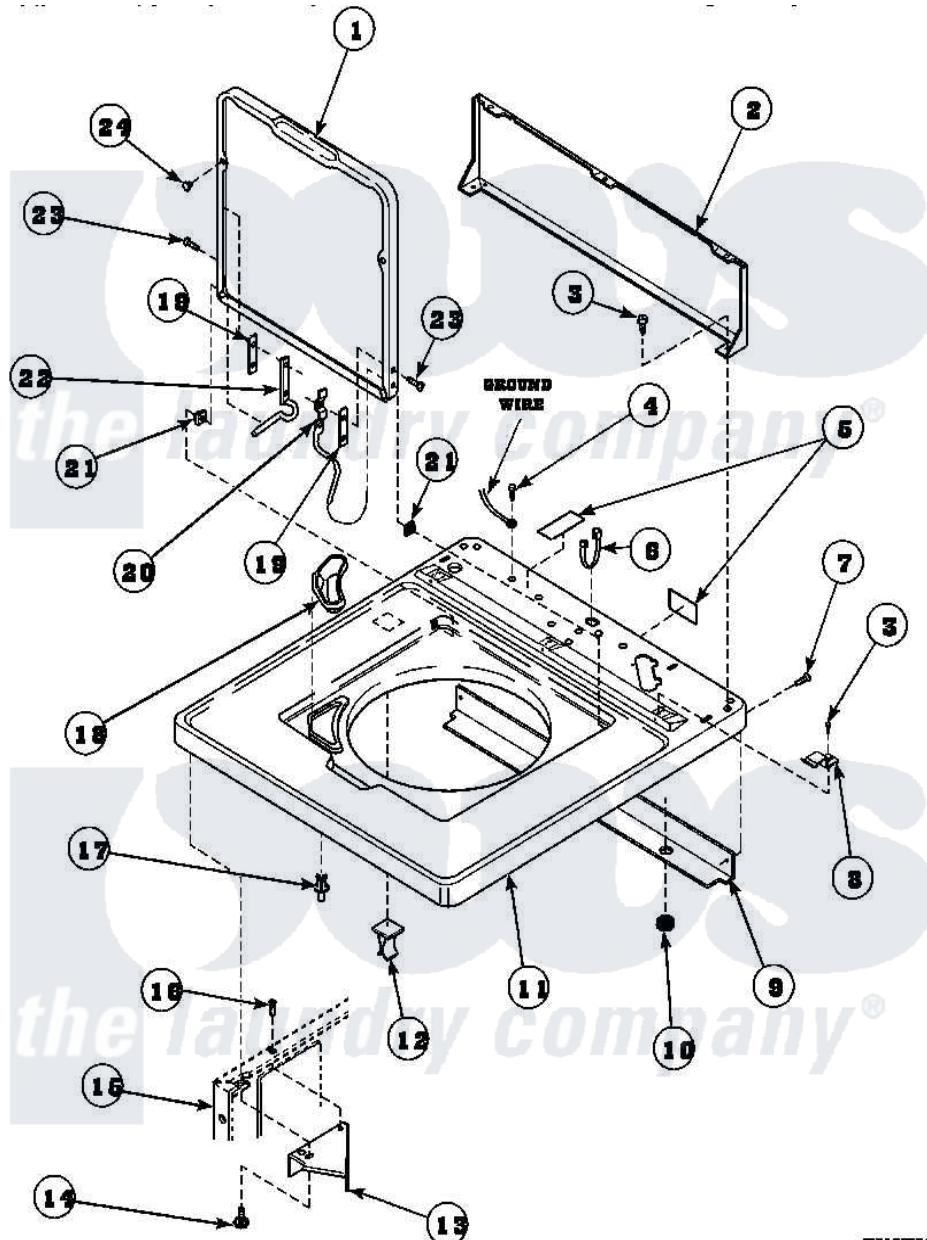

Amana LW8252W2 (BOM: PLW8252W2A) 05 - CAB TOP/LOADING DR & CTRL HOOD REAR PAN

Amana Residential Amana LW8252W2 (BOM: PLW8252W2A) Washer Parts Parts Diagram 05 - CAB TOP/LOADING DR & CTRL HOOD REAR PAN

Click on the part number to view part

Item	Original Part Number	Replaced By	Status	Part Description
2	34903		Not Available	PANEL, BACK HOOD (USE 37782)
3	23962	W10116760		Screw
4	52909			Screw, 10B-16 X 1/2 HeX
6	21903	211881		Grommet, Cord Part Not Used-Gas Models Only
7	27196	27001200		Screw
8	35887	40063901		Clip, Hold Down
11	34902_P		Not Available	CABINET TOP
12	36519		Not Available	CLIP
13	36034			Bracket, Director-Module
14	Y31644	27001200		Screw
15	34475_P		Not Available	CABINET
16	36035		Not Available	SCREW,8-18X3/8 PHIL FLT HD
17	56534			Barrel, Support

18	34776	Not Available	DISPENSER,BLEACH
19	34338		Gasket, Hinge
20	36437		Hinge, Lid R
21	33446	40008201	Bushing, Hinge
22	36513		Hinge, Left
23	34337	W10119828	Screw, Lid Hinge Mounting
24	21685	40038001	Bumper