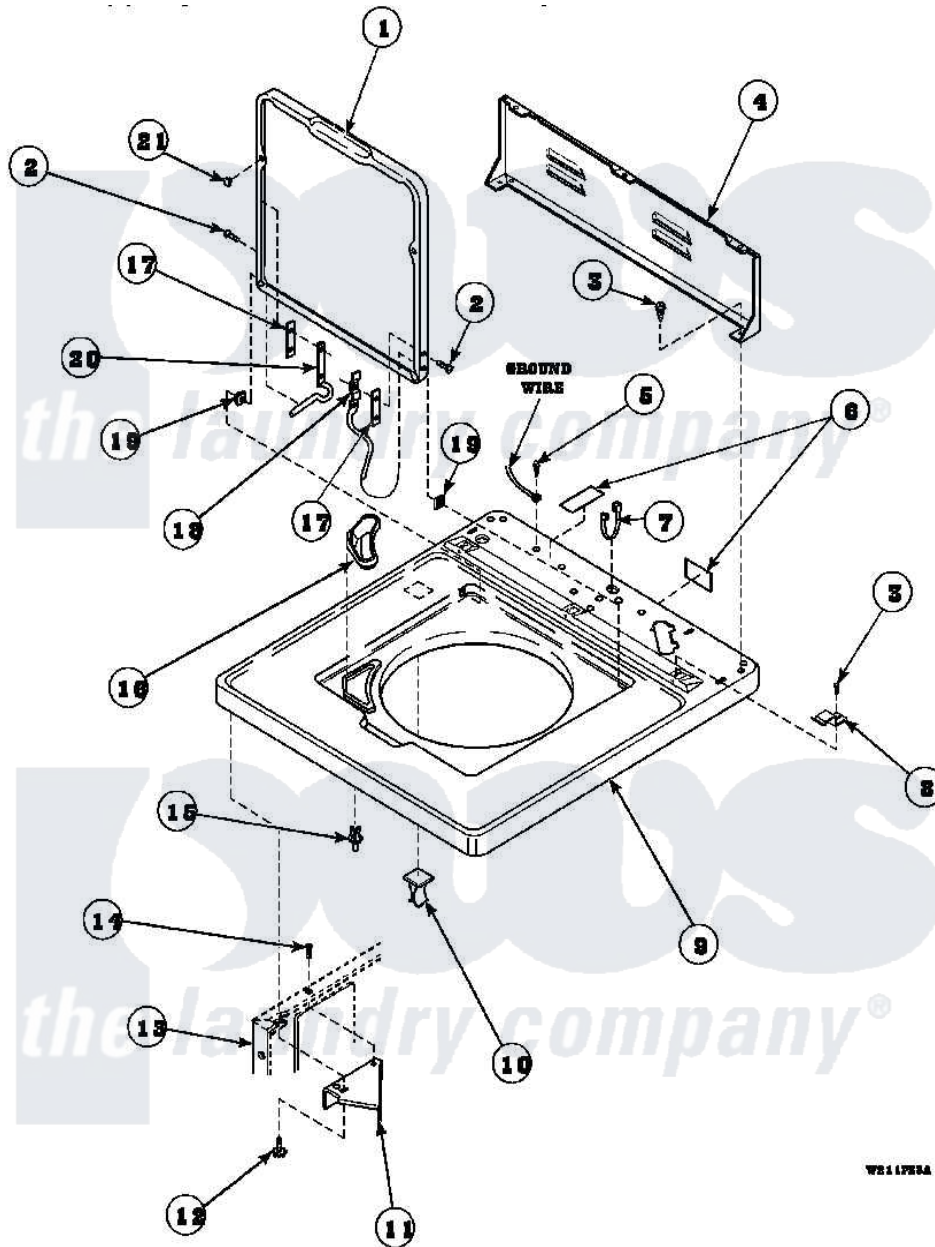

Amana LW8252W2 (BOM: PLW8252W2A) 06 - CAB TOP/LOADING DR & CTRL HOOD REAR PAN

WB11793A

Amana Residential Amana LW8252W2 (BOM: PLW8252W2A) Washer Parts Parts Diagram 06 - CAB TOP/LOADING DR & CTRL HOOD REAR PAN

[Click on the part number to view part](#)

Item	Original Part Number	Replaced By	Status	Part Description
1	33541_P		Not Available	LOADING DOOR
2	34337	W10119828		Screw, Lid Hinge Mounting
3	23962	W10116760		Screw
4	34903		Not Available	PANEL, BACK HOOD (USE 37782)
5	52909			Screw, 10B-16 X 1/2 HeX
6	24903		Not Available	STICKER,DISCONNECT POW
7	21903	211881		Grommet, Cord Part Not Used-Gas Models Only
8	35887	40063901		Clip, Hold Down
9	34902_P		Not Available	CABINET TOP
10	36519		Not Available	CLIP
11	36034			Bracket, Director-Module
12	Y31644	27001200		Screw
13	34475_P		Not Available	CABINET

14	36035	Not Available	SCREW,8-18X3/8 PHIL FLT HD
15	56534		Barrel, Support
16	34776	Not Available	DISPENSER,BLEACH
17	34338		Gasket, Hinge
18	36437		Hinge, Lid R
19	33446	40008201	Bushing, Hinge
20	36513		Hinge, Left
21	21685	40038001	Bumper
NI	26594P		Grease, Silicone - 2 Oz Tube