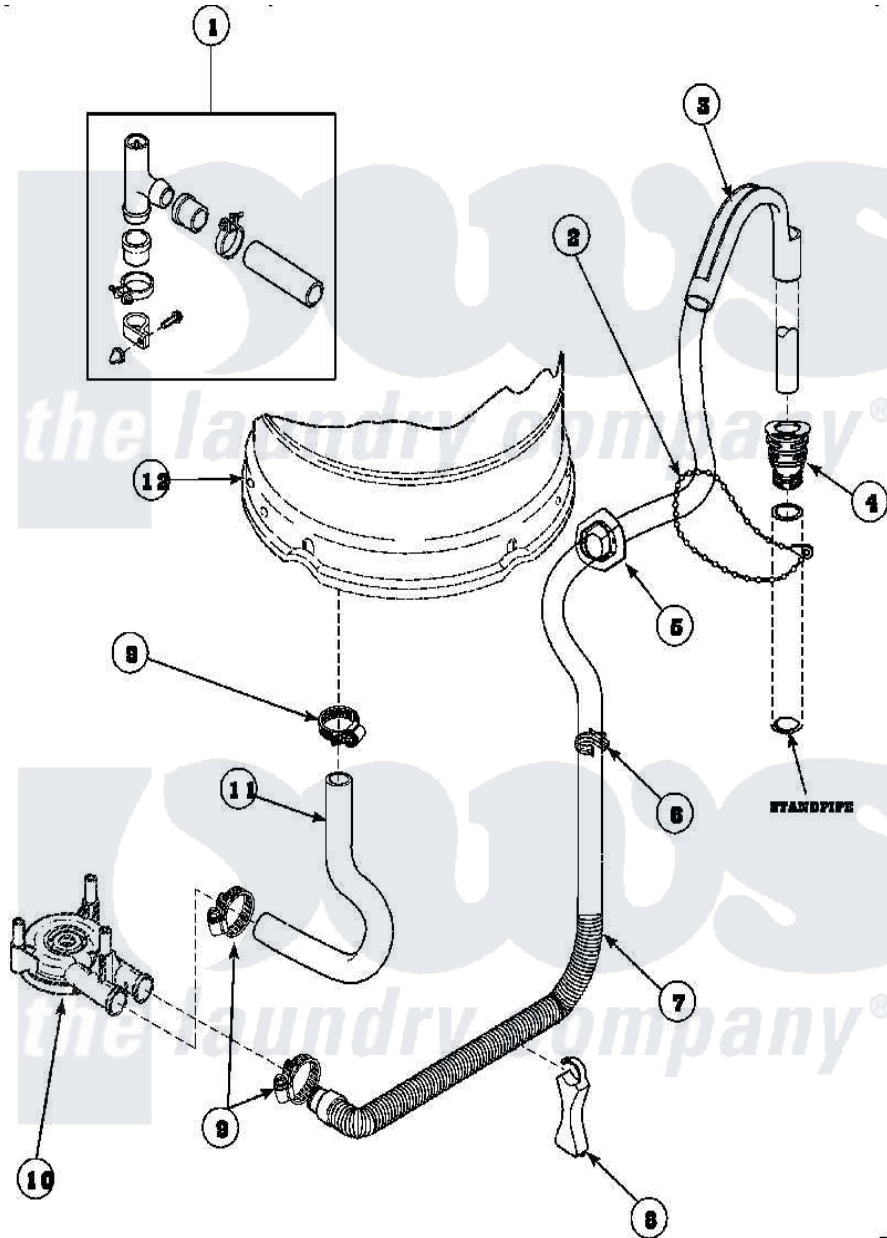

Amana LW8252W2 (BOM: PLW8252W2A) 07 - DRAIN HOSE AND SIPHON BREAK

Amana Residential Amana LW8252W2 (BOM: PLW8252W2A) Washer Parts Parts Diagram 07 - DRAIN HOSE AND SIPHON BREAK
 Click on the part number to view part

Item	Original Part Number	Replaced By	Status	Part Description
1	562P3	76660		Break-Sphn
2	33489	8539404		Tie-Wire
3	33615	22003814		Retainer, Drain Hose
4	36878	40008101		Adapter, Standpipe
5	32219			Relief, Strain
6	36014			Clip, Retainer-Hose
7	37245	40053901		Hose, Drain
8	36522			Hose Support
"	35487			Support, Hose
9	36802	285655		Clamp, Hose
10	36863P	27001233		Pump
11	35753			Hose, Tub To Pump-Ddp
12	34438P			Assembly, Outer Tub