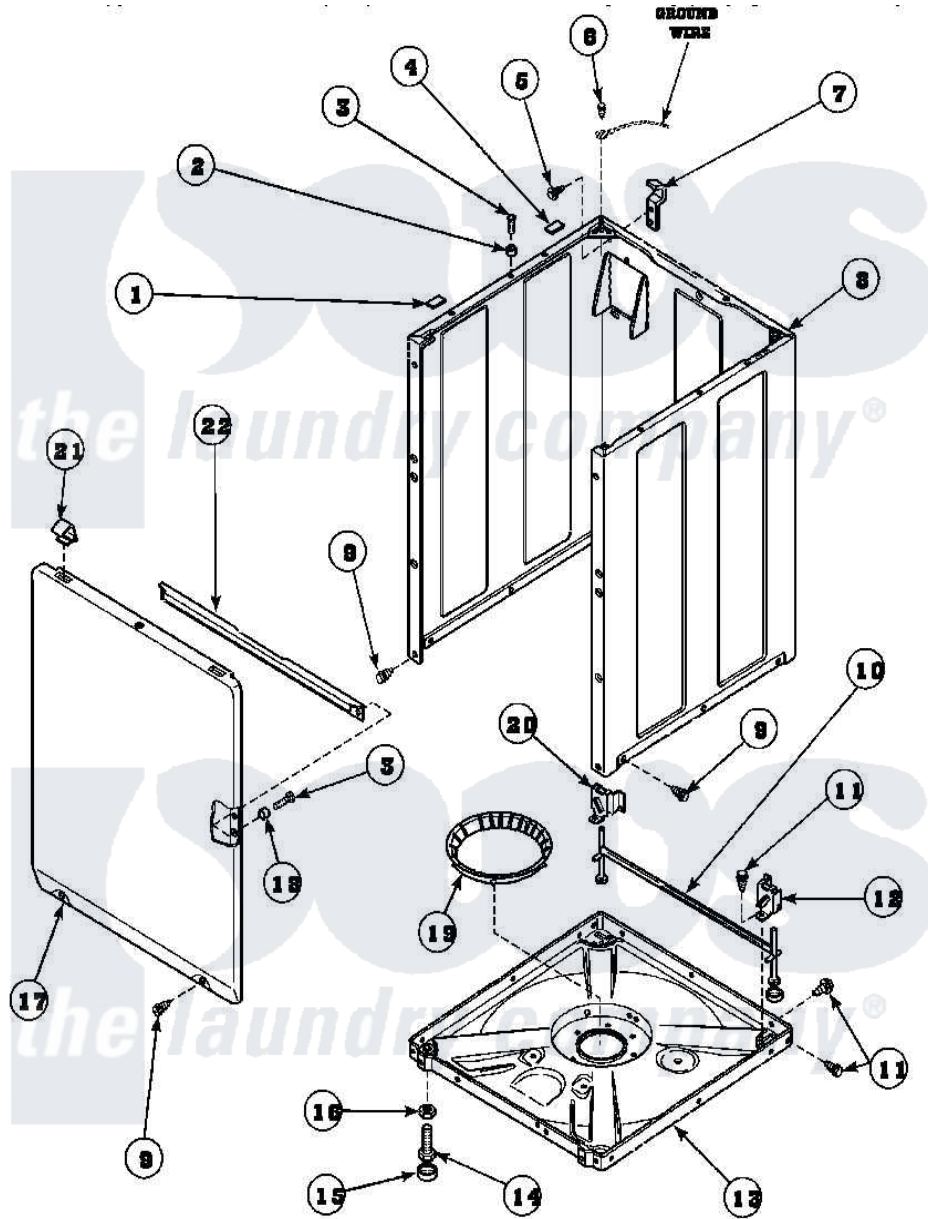

**Amana LW8252W2 (BOM: PLW8252W2A) 08 - FRONT PANEL, BASE ASSY AND CABINET ASSY**

W1182722A

Amana Residential Amana LW8252W2 (BOM: PLW8252W2A) Washer Parts Parts Diagram 08 - FRONT PANEL, BASE ASSY AND CABINET ASSY

[Click on the part number to view part](#)

Item	Original Part Number	Replaced By	Status	Part Description
1	<a href="#">Y56128</a>			Pad, Bumper
2	56079	<a href="#">505187</a>		Locator, Panel
3	32671	<a href="#">Y014874</a>		Screw, Idler Arm And Sleeve
4	<a href="#">36226</a>			Pad, Bumper .25
5	34499		Not Available	SCREW, No.10B X 1/4 TAP IN HX
6	23962	<a href="#">W10116760</a>		Screw
7	<a href="#">Y27103</a>			Hinge, Hold-Down Lug
8	34475_P		Not Available	CABINET
9	27196	<a href="#">27001200</a>		Screw
10	<a href="#">34443</a>			Assembly, Leg And Stabilizer
11	35148		Not Available	SCREW, 1/4-14 X 3/8 HX HD
12	36036		Not Available	BRACKET, SLL-RIGHT
13	<a href="#">36599P</a>			Assembly Nut/ Leg Base
"	<a href="#">34434P</a>			Assembly Nut/Leg Base

14	Y34319	<a href="#">22003428</a>	Leg, Adjustable
15	34318	<a href="#">40016001</a>	Foot, Rubber
16	Y21899	<a href="#">40038101</a>	Nut, Leg
17	34656_P		Not Available FRONT PANEL
18	<a href="#">28102</a>		Locator, Panel
19	36108		Not Available SNUBBER PAD & ISOLATOR
20	<a href="#">36037</a>		Bracket, SII-Left
21	<a href="#">35865</a>		Clip, Hold-Down Front Panel
22	Y35097		Not Available BRACE, FRT PNL