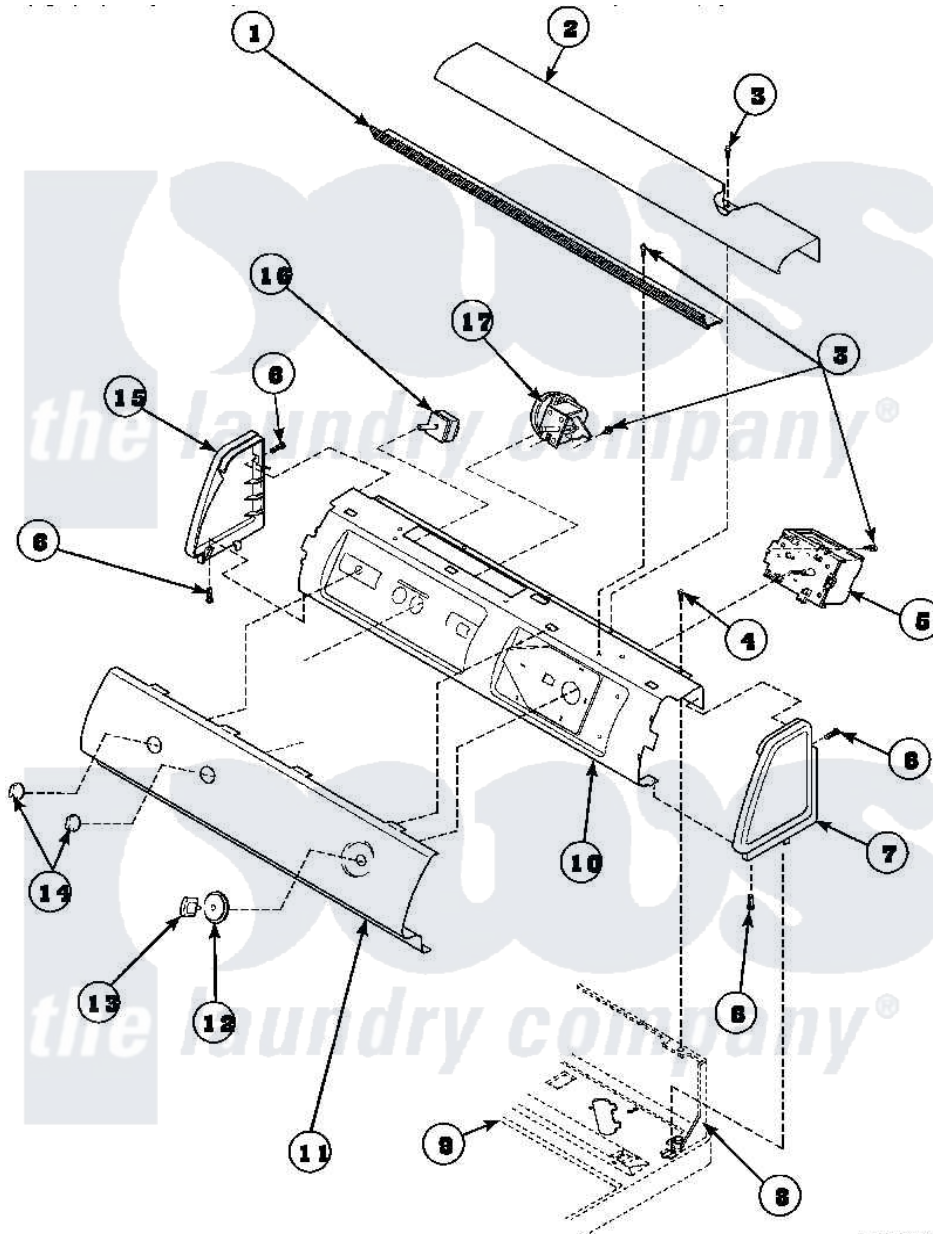

**Amana LW8252W2 (BOM: PLW8252W2A) 09 - GRAPHIC PANEL, CTRL
MTG PLATE AND CTRLS**

Amana Residential Amana LW8252W2 (BOM: PLW8252W2A) Washer Parts Parts Diagram 09 - GRAPHIC PANEL, CTRL MTG PLATE AND CTRLS
Click on the part number to view part

Item	Original Part Number	Replaced By	Status	Part Description
1	Y34826		Not Available	DIFFUSER,LAMP-CLEAR
2	34824		Not Available	TOP COVER
3	23962	W10116760		Screw
4	34904	489355		Screw, 8 X 1/2
5	31239	31239P		Timer 3 Cycle Package
6	501086	90767		Screw, 8A X 3/8 HeX Washer Head Tapping
7	34817		Not Available	END CAP(RIGHT)
8	34903		Not Available	PANEL, BACK HOOD (USE 37782)
9	34902_P		Not Available	CABINET TOP
10	34821		Not Available	CONTROL MOUNTING PLATE
11	36613		Not Available	GRAPHIC PANEL
12	36700		Not Available	TIMER KNOB SKIRT
13	35333		Not Available	TIMER KNOB

14	36701	Not Available	KNOB, TEMP
15	34818	Not Available	END CAP(LEFT)
16	35115		Switch, TemPerature 3 P
17	36045	40055101	Switch, Pressure