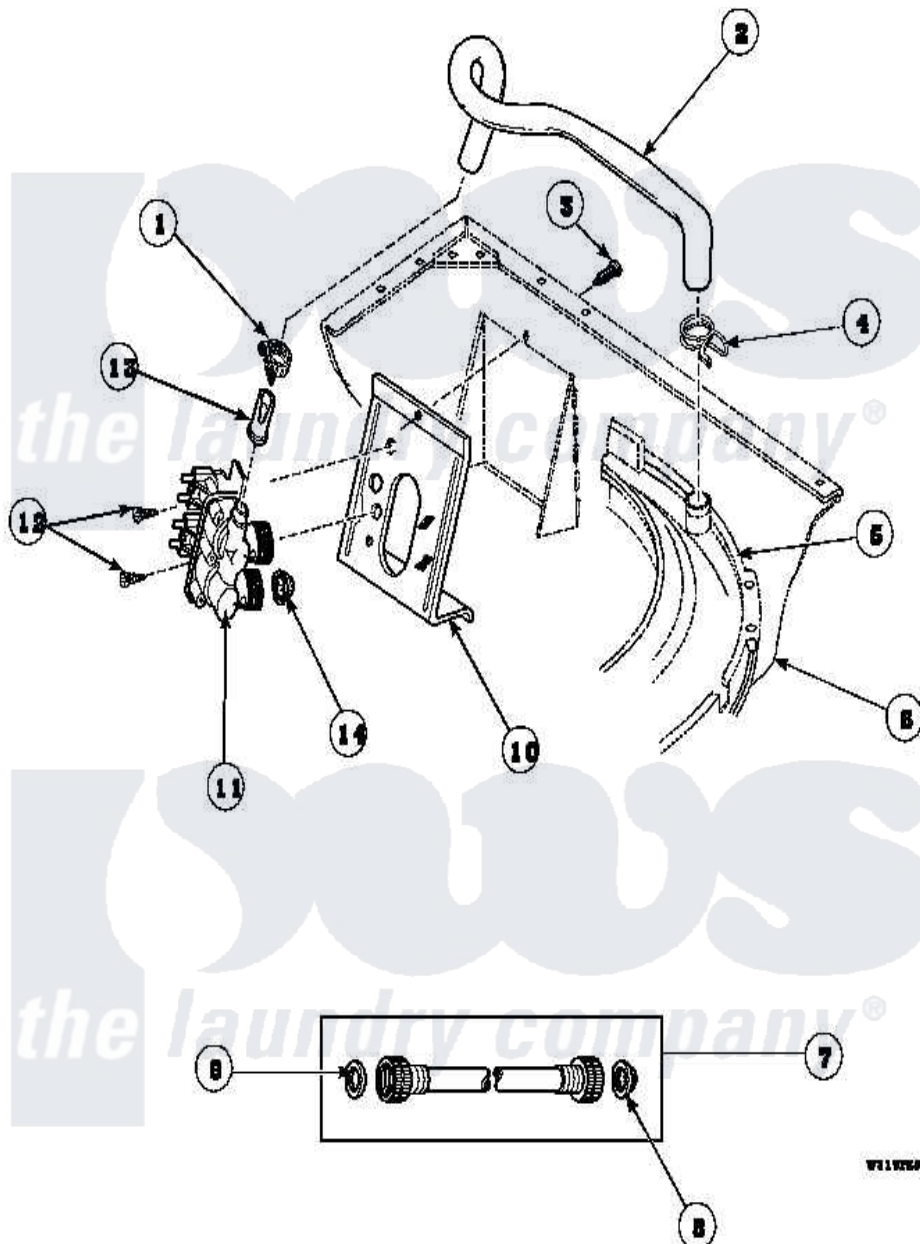

**Amana LW8252W2 (BOM: PLW8252W2A) 10 - INLET/FILL HOSE/MIXING VLV & MTG BRKT**

Amana Residential Amana LW8252W2 (BOM: PLW8252W2A) Washer Parts Parts Diagram 10 - INLET/FILL HOSE/MIXING VLV & MTG BRKT  
 Click on the part number to view part

| Item | Original Part Number   | Replaced By              | Status        | Part Description              |
|------|------------------------|--------------------------|---------------|-------------------------------|
| 1    | 36801                  | <a href="#">596669</a>   |               | Clamp, Manifold               |
| 2    | 35874                  | <a href="#">38155</a>    |               | Hose, Mix Valve To TU         |
| 3    | 33562                  | <a href="#">27001200</a> |               | Screw                         |
| 4    | <a href="#">29210</a>  |                          |               | Hose Clamp                    |
| 5    | <a href="#">36025P</a> |                          |               | Assembly, Tub Coverand Gasket |
| 6    | 34475_P                |                          | Not Available | CABINET                       |
| 7    | 20617                  |                          | Not Available | HOSE, INLET (8 FT)            |
| "    | 28330P                 | <a href="#">202860</a>   |               | Inlet Hose Assembly           |
| "    | 20618                  | <a href="#">21001467</a> |               | Hose- 10'                     |
| 8    | 28605                  | <a href="#">22002960</a> |               | Strainer, Washer Inlet        |
| 9    | 20290                  | <a href="#">Y013783</a>  |               | Washer, Inlet Hose            |
| 10   | 34972                  | <a href="#">39407</a>    |               | Bracket, Valve                |
| 11   | 34963                  | <a href="#">34963P</a>   |               | Valve Mixing Package          |
| 12   | 501086                 | <a href="#">00767</a>    |               | Screw, 8A X 3/8 HeX Washer    |