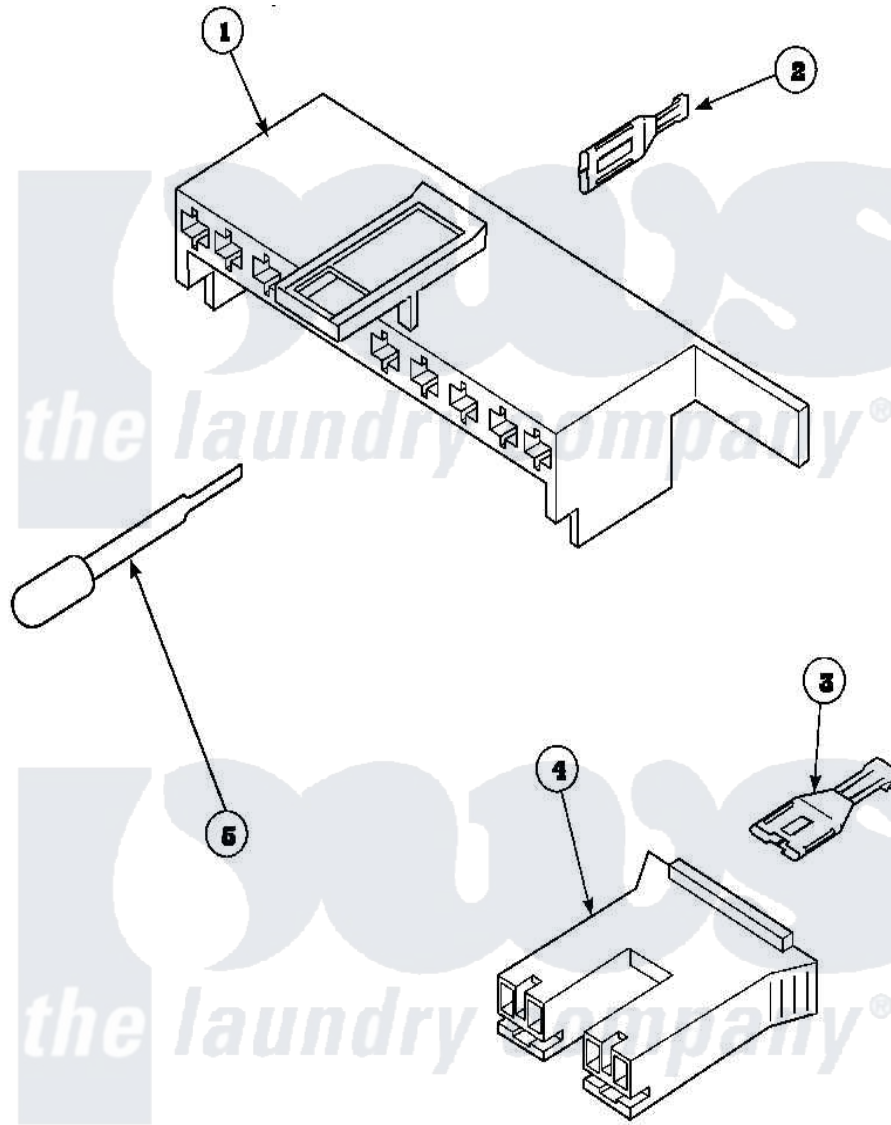

**Amana LW8252W2 (BOM: PLW8252W2A) 11 - MIXING VLV, CONN  
BLOCKS, TERM, EXTRACTOR**

Amana Residential Amana LW8252W2 (BOM: PLW8252W2A) Washer Parts Parts Diagram 11 - MIXING VLV, CONN  
BLOCKS, TERM, EXTRACTOR  
Click on the part number to view part

W1144984

Item	Original Part Number	Replaced By	Status	Part Description
1	<a href="#">34677</a>			10 Circuit Plug
2	<a href="#">Y00188</a>			Molex Terminal
3	Y00121		Not Available	SPADE TERMINAL(12 GAUGE) (1/4 INCH-(2) 18 GAUGE WIRES O
4	<a href="#">34676</a>			Plug
"	34675		Not Available	PLUG
5	<a href="#">283P4</a>			Terminal Extractor Tool
NI	<a href="#">35352</a>			Assembly, Wiring Harness-Hood
"	<a href="#">36278</a>			Harness, Wire