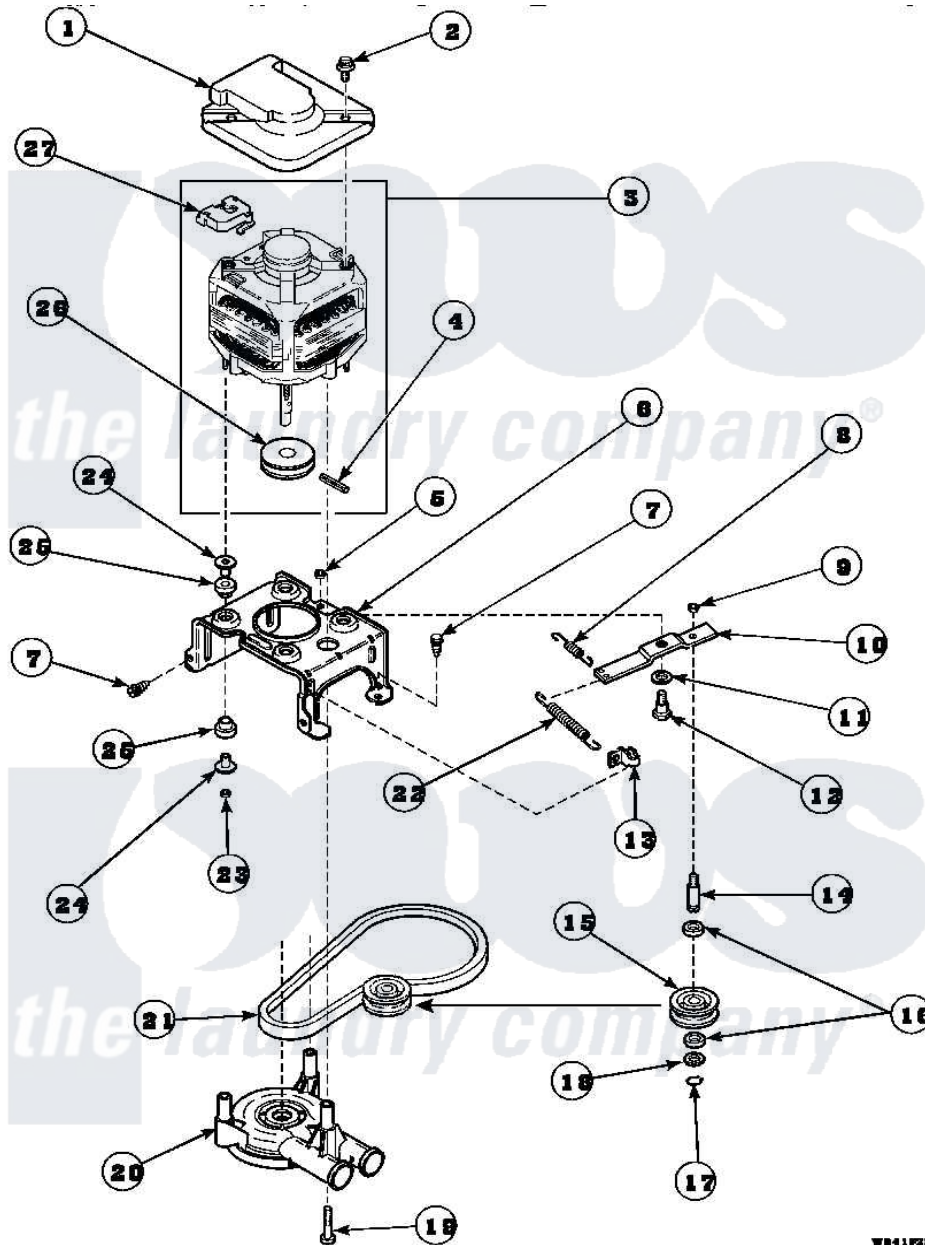

**Amana LW8252W2 (BOM: PLW8252W2A) 12 - MOTOR, MTG BRKT, BELT, PUMP & IDLER ASSY**

Amana Residential Amana LW8252W2 (BOM: PLW8252W2A) Washer Parts Diagram 12 - MOTOR, MTG BRKT, BELT, PUMP & IDLER ASSY  
 Click on the part number to view part

WB11P20A

Item	Original Part Number	Replaced By	Status	Part Description
1	34754	<a href="#">40112301</a>		Shield, Motor
2	36639	<a href="#">4312464</a>		Screw
3	34571P	<a href="#">27001215</a>		Motor W/Pulley
4	<a href="#">23750</a>			Pin, Roll
5	52566	<a href="#">27001225</a>		Nut, Jam Mid Lock 1/4-20
6	34890		Not Available	BRACKET,MOTOR MOUNT
"	<a href="#">37415P</a>			Kit, Motor Brkt
"	37415	<a href="#">37415P</a>		Kit, Motor Brkt
7	Y31645	<a href="#">27001200</a>		Screw
8	30620		Not Available	SPRING,IDLER LEVER HEL
9	28803	<a href="#">2221070</a>		Clamp, Nylon
10	31054	<a href="#">40041002</a>		Lever, Idler
"	37443	<a href="#">40041002</a>		Lever, Idler
11	81392	<a href="#">40054701</a>		Washer
12	27229	<a href="#">40038901</a>		Screw, 1/4-20

13	<a href="#">28849</a>		Clip, Spring
14	<a href="#">28802</a>		Shaft, Idler
15	28800	Not Available	WHEEL, IDLER
16	<a href="#">Y29443</a>		Washer, Felt
17	<a href="#">23748</a>		Ring, Retaining
18	<a href="#">52549</a>		Washer, 501 ID X3/4 Odx
19	Y34565	<a href="#">40063701</a>	Screw, 10-16 x 1.75
20	36863P	<a href="#">27001233</a>	Pump
21	<a href="#">28808</a>		Belt, Agitate And Spin
22	<a href="#">37366</a>		Spring, Idler
"	<a href="#">37606</a>		Spring, Idler Lever
23	35423	<a href="#">3400029</a>	Nut, Adapter Plate
24	<a href="#">34791</a>		Post, Mount-Motor
25	<a href="#">34788</a>		Mount, Motor
26	27171	Not Available	PULLEY, MOTOR
27	35632	Not Available	SWITCH, MOTOR