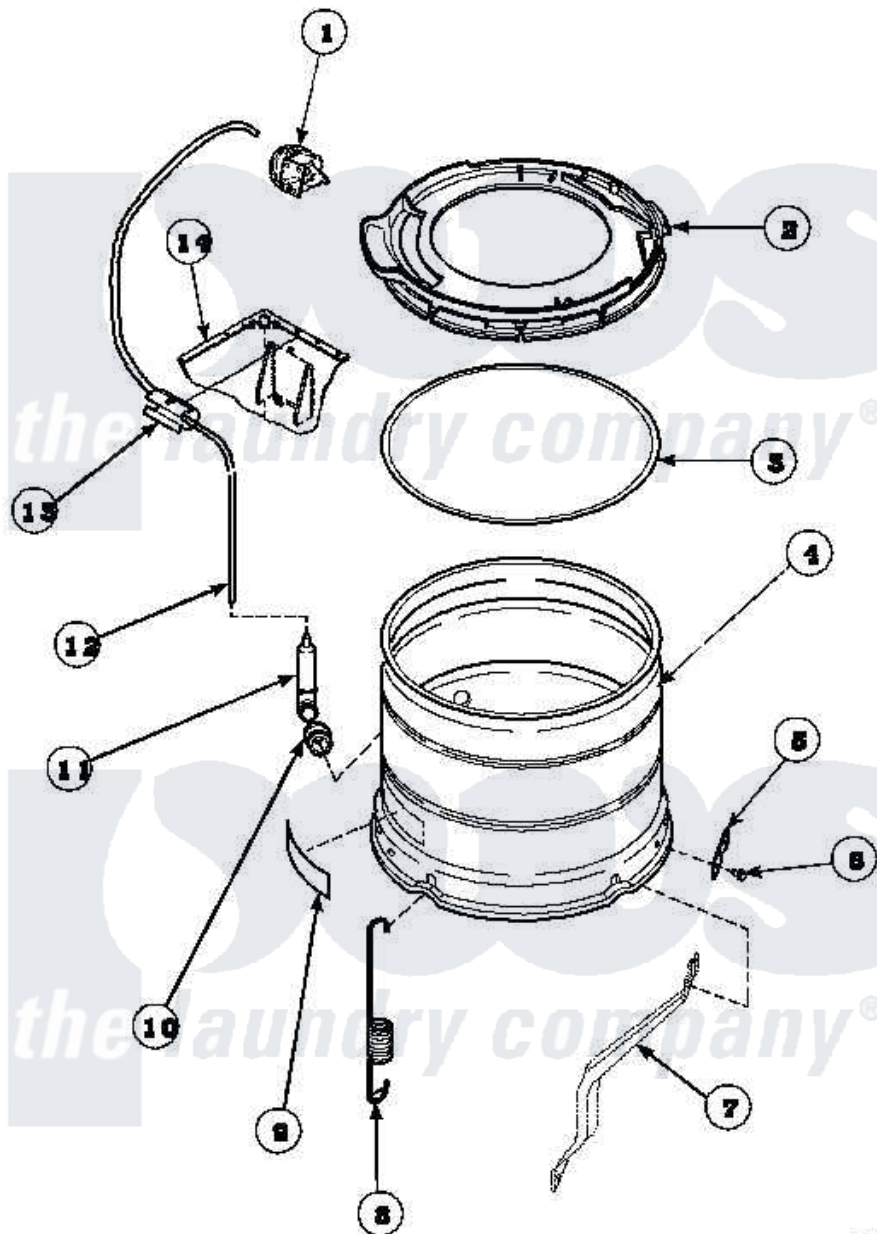

# Amana LW8252W2 (BOM: PLW8252W2A) 13 - OUTER TUB, COVER AND PRESSURE HOSE

Amana Residential Amana LW8252W2 (BOM: PLW8252W2A) Washer Parts Parts Diagram 13 - OUTER TUB, COVER AND PRESSURE HOSE

Click on the part number to view part

Item	Original Part Number	Replaced By	Status	Part Description
1	36045	<a href="#">40055101</a>		Switch, Pressure
2	<a href="#">36025P</a>			Assembly, Tub Cover and Gasket
3	<a href="#">32857</a>			Gasket, Tub Cover Small
4	<a href="#">34438P</a>			Assembly, Outer Tub
5	<a href="#">27926</a>			Plate, Leg .063
6	35369	<a href="#">40128701</a>		Screw, 5/16-18 X .50
7	34471		Not Available	LEG,SUPPORT
8	<a href="#">35948</a>			Spring, Leg-Large Tub
9	500049		Not Available	STICKER
10	29175	<a href="#">40037801</a>		Grommet
11	30907	<a href="#">40008501</a>		Assembly, Pressure Bulb
12	29213	<a href="#">39125</a>		Tubing 31
13	36985		Not Available	CLIP, HOSE
14	34475_P		Not Available	CABINET