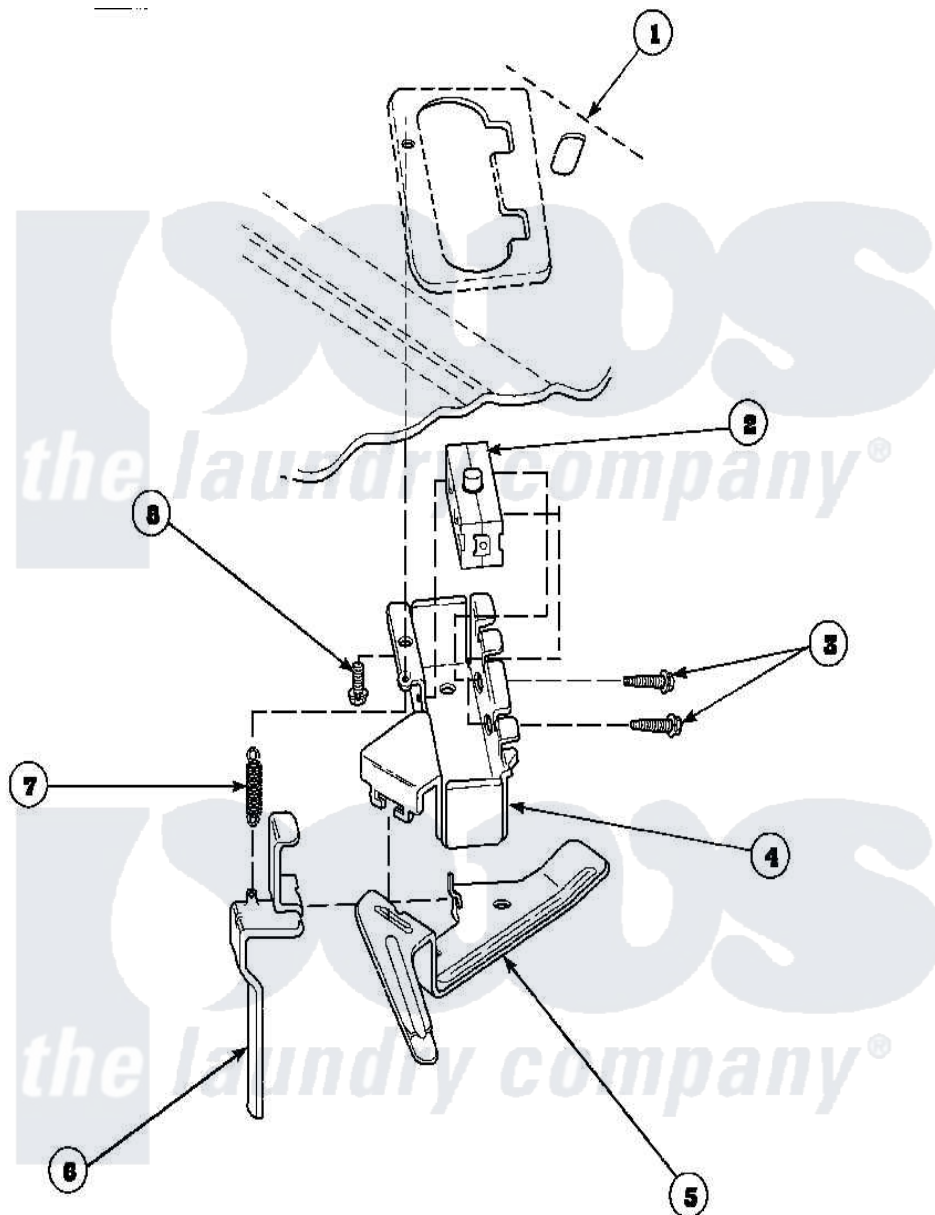

Amana LW8252W2 (BOM: PLW8252W2A) 14 - OUT-OF-BALANCE SWITCH

W24022A

Amana Residential Amana LW8252W2 (BOM: PLW8252W2A) Washer Parts Parts Diagram 14 - OUT-OF-BALANCE SWITCH

[Click on the part number to view part](#)

Item	Original Part Number	Replaced By	Status	Part Description
1	34902_P		Not Available	CABINET TOP
2	33445	27001095		Switch, Lid
3	36510			Screw
4	36497P			Kit, Switch Holder
5	33441			Arm, Actuator
6	33442			Lever, Unbalanced Load
7	33443			Spring
8	23962	W10116760		Screw