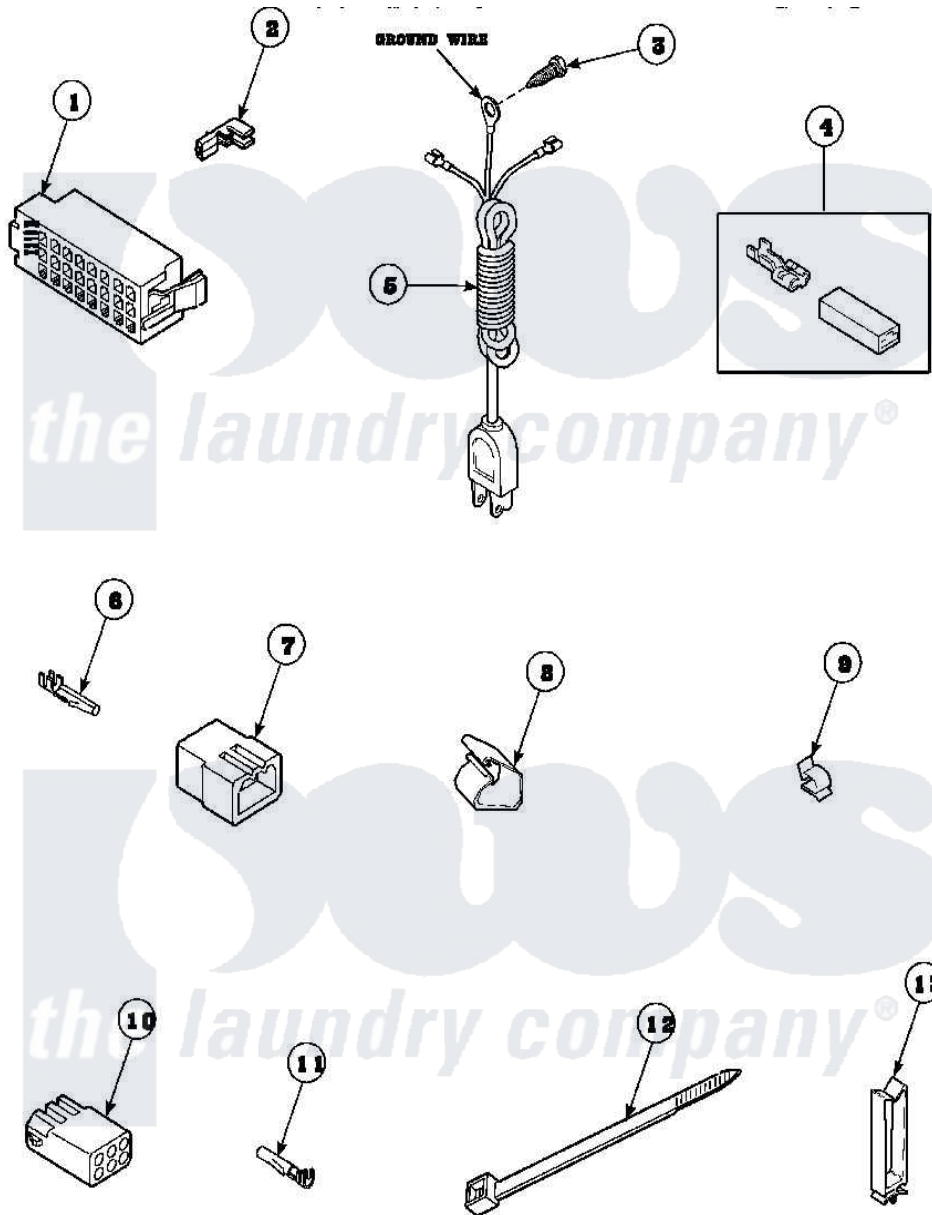

# Amana LW8252W2 (BOM: PLW8252W2A) 15 - POWER CORD AND TERMINALS

Amana Residential Amana LW8252W2 (BOM: PLW8252W2A) Washer Parts Parts Diagram 15 - POWER CORD AND TERMINALS

Click on the part number to view part

Item	Original Part Number	Replaced By	Status	Part Description
1	<a href="#">34123</a>			Housing, LH -24 Position
"	<a href="#">32746</a>			Housing, RH-24 Positi
2	<a href="#">Y00188</a>			Molex Terminal
3	<a href="#">52909</a>			Screw, 10B-16 X 1/2 HeX
4	00234	<a href="#">00359</a>		Terminal Ultra Pod 250 X032F
5	Y34458		Not Available	POWER CORD ALL
6	<a href="#">Y00116</a>			Terminal, Pin-Male
7	26302		Not Available	PLUG,1 CIRCUIT
"	<a href="#">23041</a>			Plug, 6 Circuit
"	<a href="#">23033</a>			Plug, 9 Circuit
8	35521		Not Available	CLIP,HARNESS HOLDER
9	<a href="#">21036</a>			Clip, Cable
10	<a href="#">26708</a>			Receptacle, 6 Circuit
"	<a href="#">26301</a>			Receptacle, Molex
"	<a href="#">26163</a>			Receptacle, 9 Circuit

11	Y00117	<a href="#">5011-XX</a>	093 Female Socket
12	36466	<a href="#">M0321209</a>	Tie-Electrical
13	36274	Not Available	CLIP, HARNESS