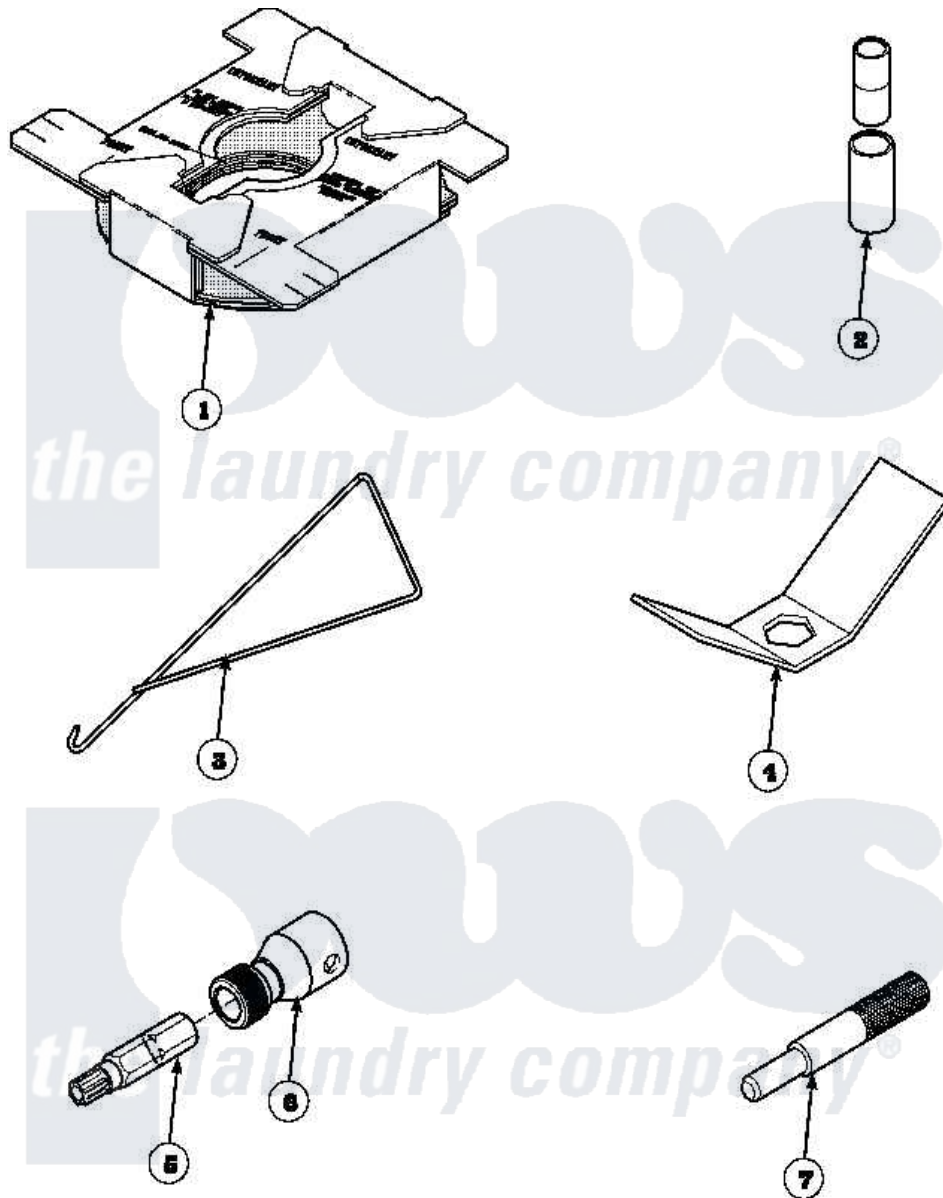

Amana LW8252W2 (BOM: PLW8252W2A) 16 - SPECIAL TOOLS

Amana Residential Amana LW8252W2 (BOM: PLW8252W2A) Washer Parts Parts Diagram 16 - SPECIAL TOOLS
 Click on the part number to view part

Item	Original Part Number	Replaced By	Status	Part Description
1	36926		Not Available	BRACE, SHIPPING
2	242P4			Installer, Spring
3	289P4	321P4		Hook, Spring
4	237P4	306P4		Hex Wrench
5	282P4			T25 Tamper Resistant Bit
6	24161			Torx Bit Holder
7	305P4		Not Available	TOOL, TRANSMISSION PI
NI	555P3	725P3		Kit