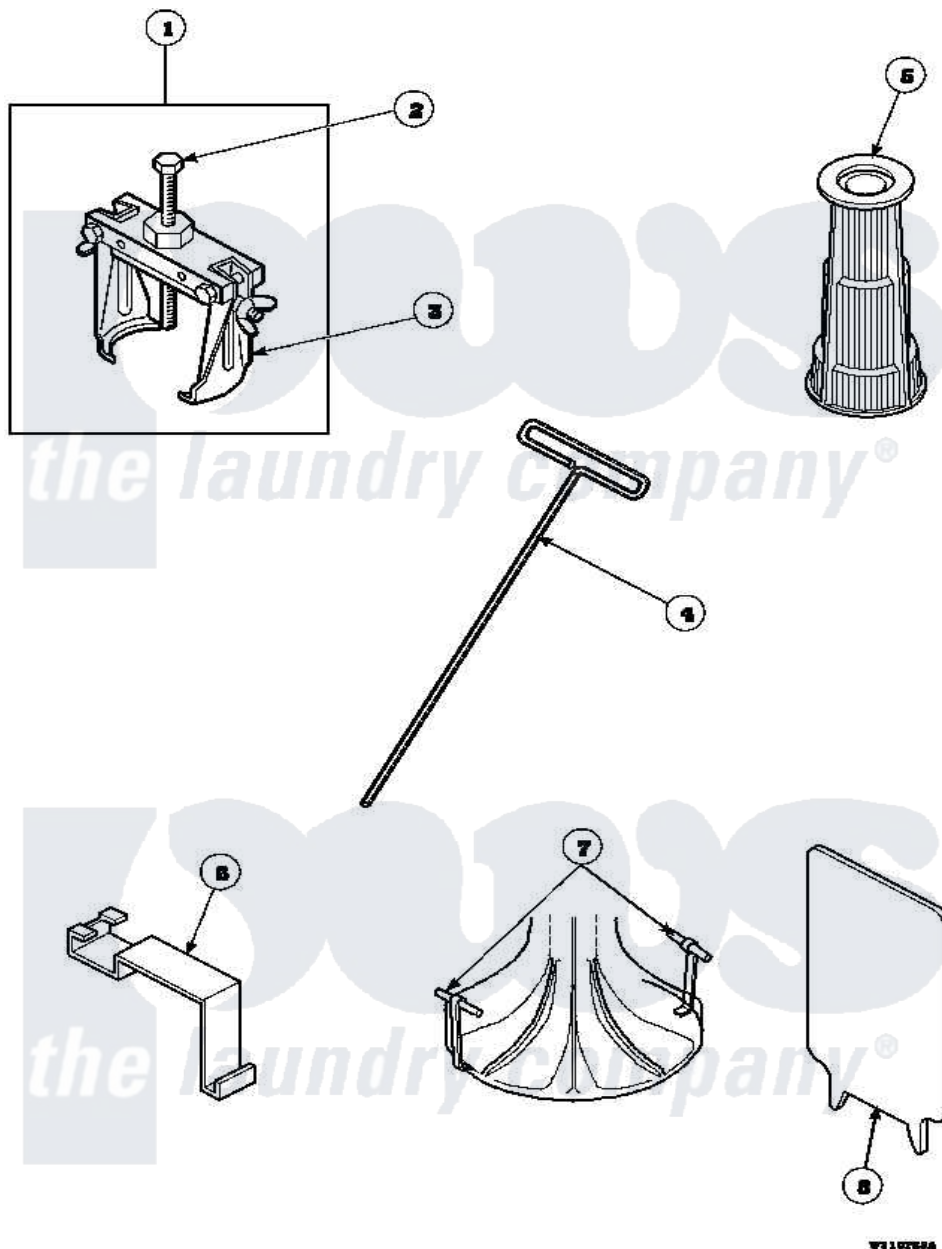

Amana LW8252W2 (BOM: PLW8252W2A) 17 - SPECIAL TOOLS

W810756A

Amana Residential Amana LW8252W2 (BOM: PLW8252W2A) Washer Parts Parts Diagram 17 - SPECIAL TOOLS

Click on the part number to view part

Item	Original Part Number	Replaced By	Status	Part Description
1	294P4			Bell Tool
2	294P4B			Drive Bell Bolt
3	294P4A			Jaw, Drive Bell Tool
4	291P4		Not Available	WRENCH, T - ALLEN
5	293P4			Seal Tool
6	273P4			Tub Cover Gasket Tool
7	254P4P			Agitator Hooks
8	272P4			Tool, Lid Switch Instal
NI	555P3	725P3		Kit