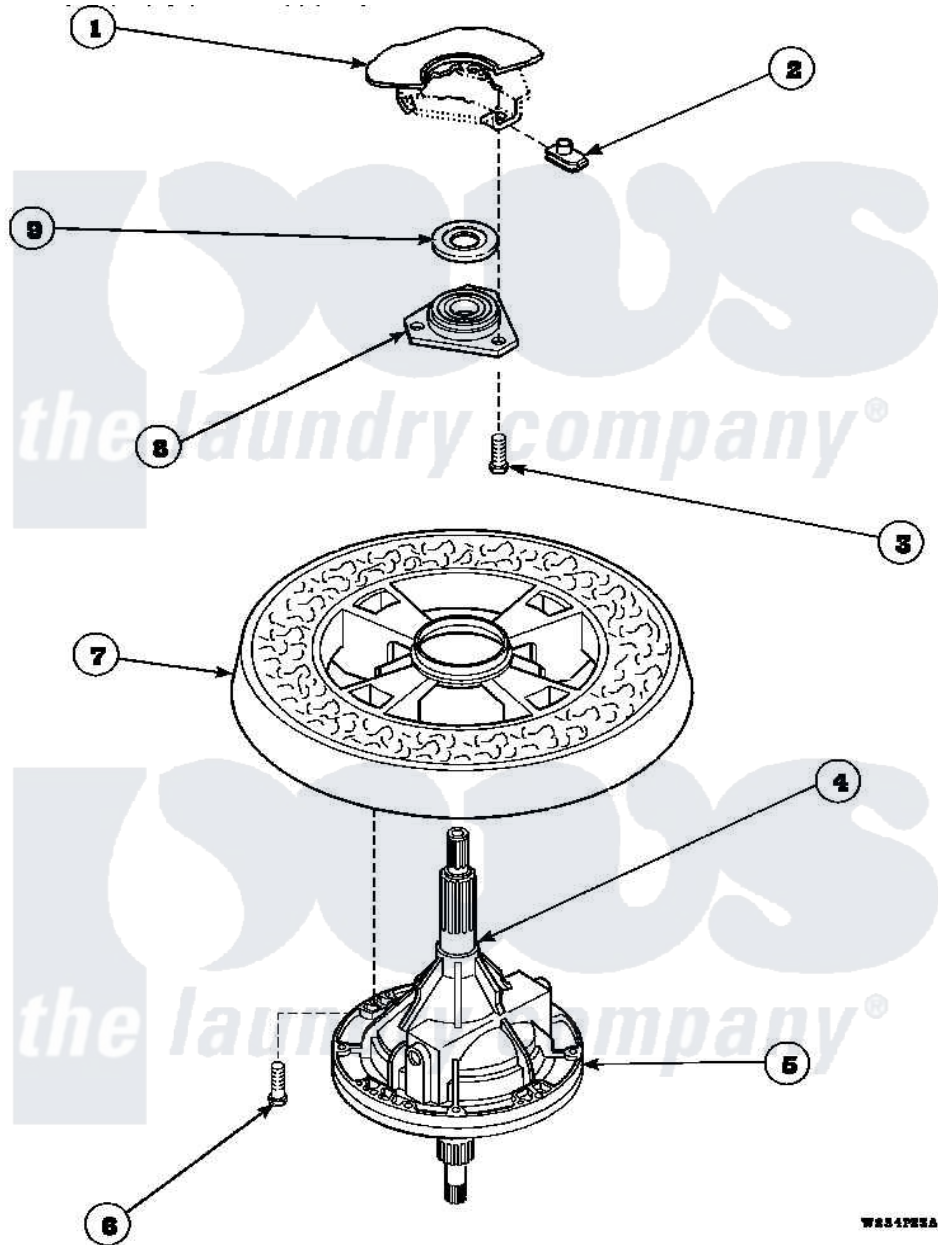

Amana LW8252W2 (BOM: PLW8252W2A) 19 - TRANSMISSION ASSY AND BALANCING RING

W251P2A

Amana Residential Amana LW8252W2 (BOM: PLW8252W2A) Washer Parts Parts Diagram 19 - TRANSMISSION ASSY AND BALANCING RING

Click on the part number to view part

Item	Original Part Number	Replaced By	Status	Part Description
1	34438P			Assembly, Outer Tub
2	27222			Nut, Retainer 5/16-18
3	36991	3400500		Bolt, 3405245 5/16-18 X 3/4
4	27604P			Never-Seeze 1 Oz Tube
5	34526P			Assembly, Transmission
6	37047		Not Available	SCREW, CAP
7	34731		Not Available	ASSY,BALANCE RING-COMPL
8	27182	40004201P		Main Bearing Assembly
9	27187			Flinger