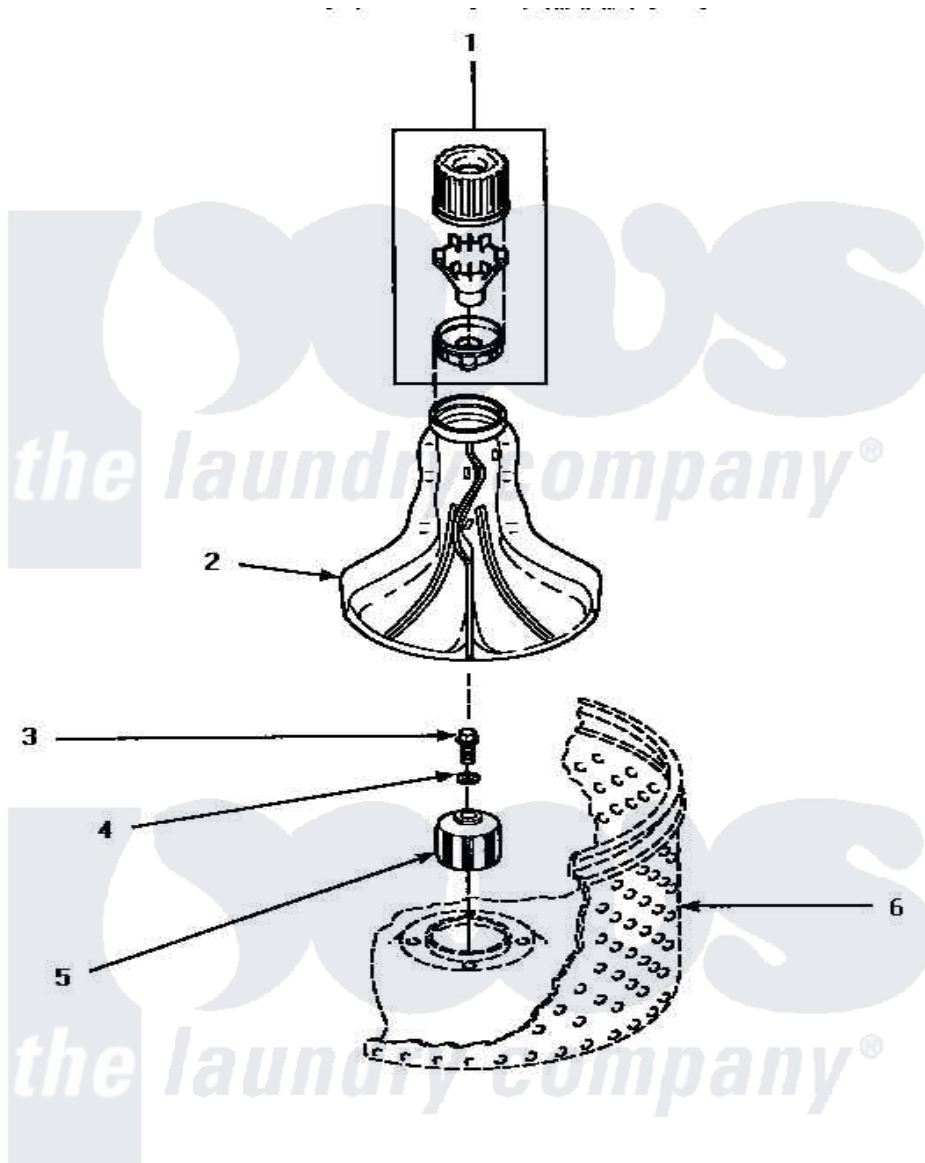

Amana LW8253W (BOM: PLW8253W) 02 - AGITATOR & DRIVE BELL

AGITATOR AND DRIVE BELL

Amana [Residential Amana LW8253W \(BOM: PLW8253W\) Washer Parts](#) Parts Diagram 02 - AGITATOR & DRIVE BELL

[Click on the part number to view part](#)

Item	Original Part Number	Replaced By	Status	Part Description
1	34155	40002101W		Assembly, Fabric Softner
2	33174	40000501W		Agitator, Flex Vane
3	34288	40065102		Screw, Shoulder 1/4
4	36472			O-Ring
5	34504P	R9900189		Kit, Drive Bell And Seal
6	Y00000000		Not Available	SEE NOTE WASHTUB