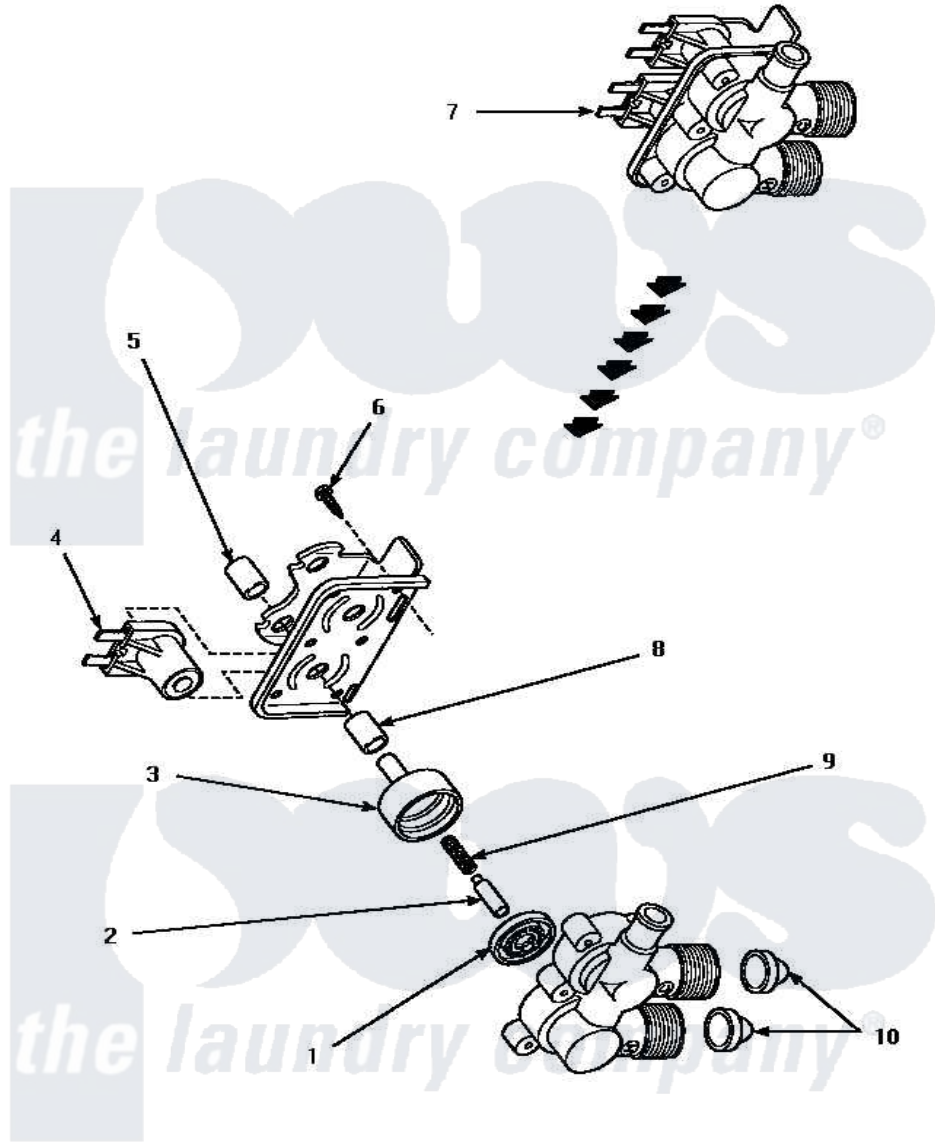

Amana LW8253W (BOM: PLW8253W) 10 - MIXING VALVE ASSY

MIXING VALVE ASSEMBLY

Amana [Residential Amana LW8253W \(BOM: PLW8253W\) Washer Parts](#) Parts Diagram 10 - MIXING VALVE ASSY

[Click on the part number to view part](#)

Item	Original Part Number	Replaced By	Status	Part Description
1	24134		Not Available	DIAPHRAGM
2	24132		Not Available	ARMATURE
3	24130			Guide, Armature
4	33930A	33930		Valve, Mixing
5	24128		Not Available	SLEEVE, LONG
6	25817C		Not Available	SCREW
7	34963	34963P		Valve Mixing Package
8	24129		Not Available	SLEEVE, SHORT
9	23224E		Not Available	SPRING
10	24122	22002960		Strainer, Washer Inlet