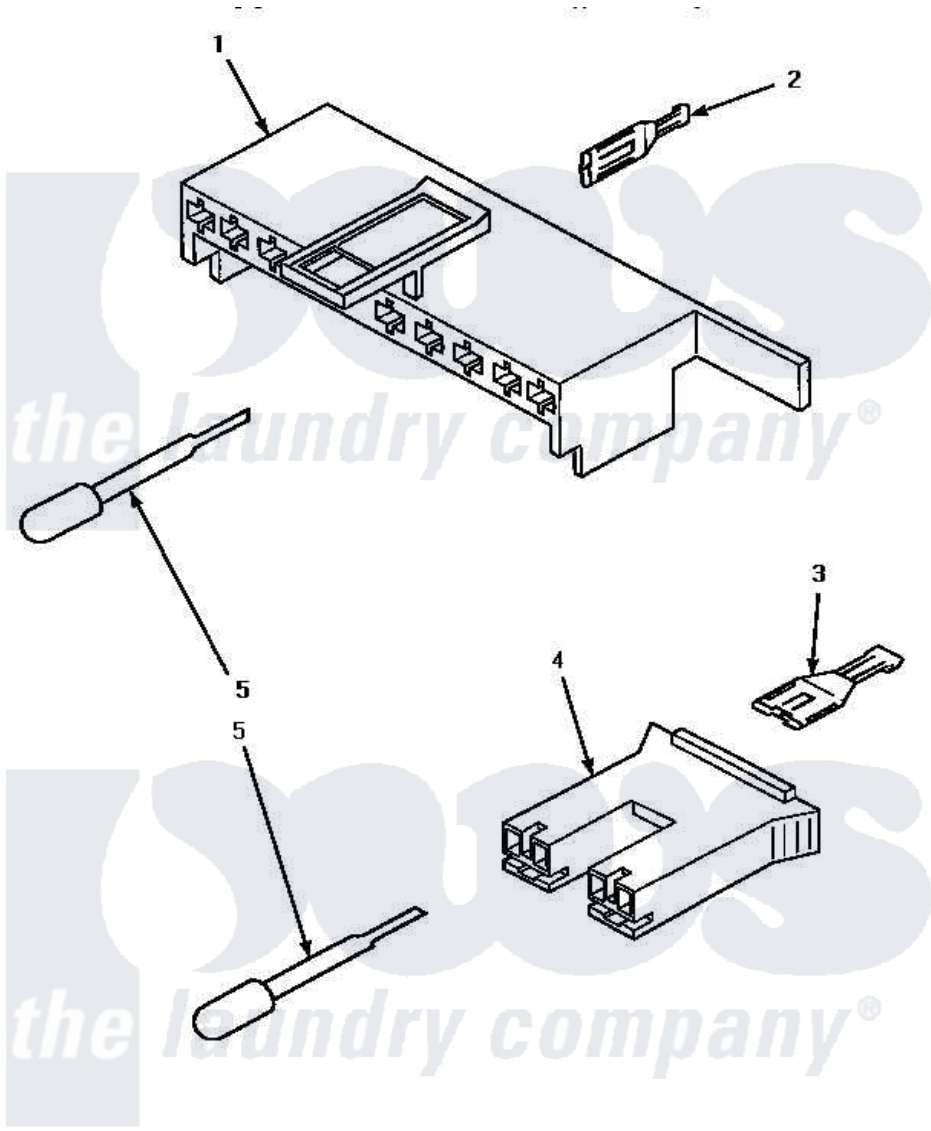

**Amana LW8253W (BOM: PLW8253W) 11 - MIXING VLV & MTR CONN
BLOCKS/TERM & TOOL**

**MIXING VALVE AND MOTOR CONNECTION BLOCKS,
TERMINALS AND TERMINAL EXTRACTOR TOOL**

Amana [Residential Amana LW8253W \(BOM: PLW8253W\) Washer Parts](#) Parts Diagram 11 - MIXING VLV & MTR CONN
BLOCKS/TERM & TOOL

[Click on the part number to view part](#)

Item	Original Part Number	Replaced By	Status	Part Description
1	34677			10 Circuit Plug
2	Y00188			Molex Terminal
3	Y00121		Not Available	SPADE TERMINAL(12 GAUGE) (1/4 INCH-(2) 18 GAUGE WIRES O
4	34676			Plug
"	34675		Not Available	PLUG
5	283P4			Terminal Extractor Tool