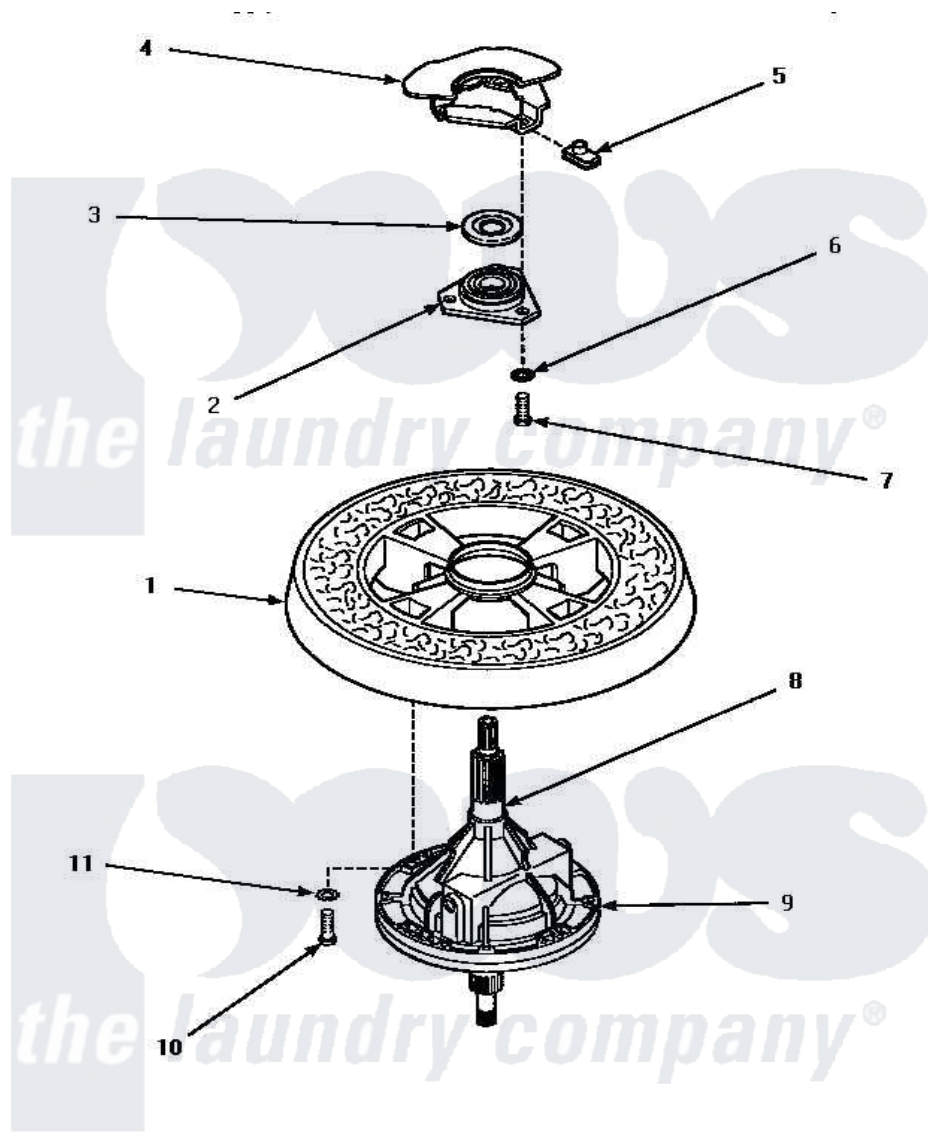

Amana LW8253W (BOM: PLW8253W) 18 - TRANSMISSION ASSY & BALANCE RING

TRANSMISSION ASSEMBLY AND BALANCE RING

Amana [Residential Amana LW8253W \(BOM: PLW8253W\) Washer Parts](#) Parts Diagram 18 - TRANSMISSION ASSY & BALANCE RING

[Click on the part number to view part](#)

Item	Original Part Number	Replaced By	Status	Part Description
1	34731		Not Available	ASSY,BALANCE RING-COMPL
2	27182	40004201P		Main Bearing Assembly
3	27187			Flinger
4	Y00000000		Not Available	SEE NOTE OUTER TUB
5	27222			Nut, Retainer 5/16-18
6	04366			Lockwasher, 5/16intshkp
7	01355		Not Available	SCREW
8	27604P			Never-Seeze 1 Oz Tube
9	Y34526	34526P		Assembly, Transmission
10	27200		Not Available	CAP SCREW
11	02431			Lockwasher, 1/4 Ext Shk