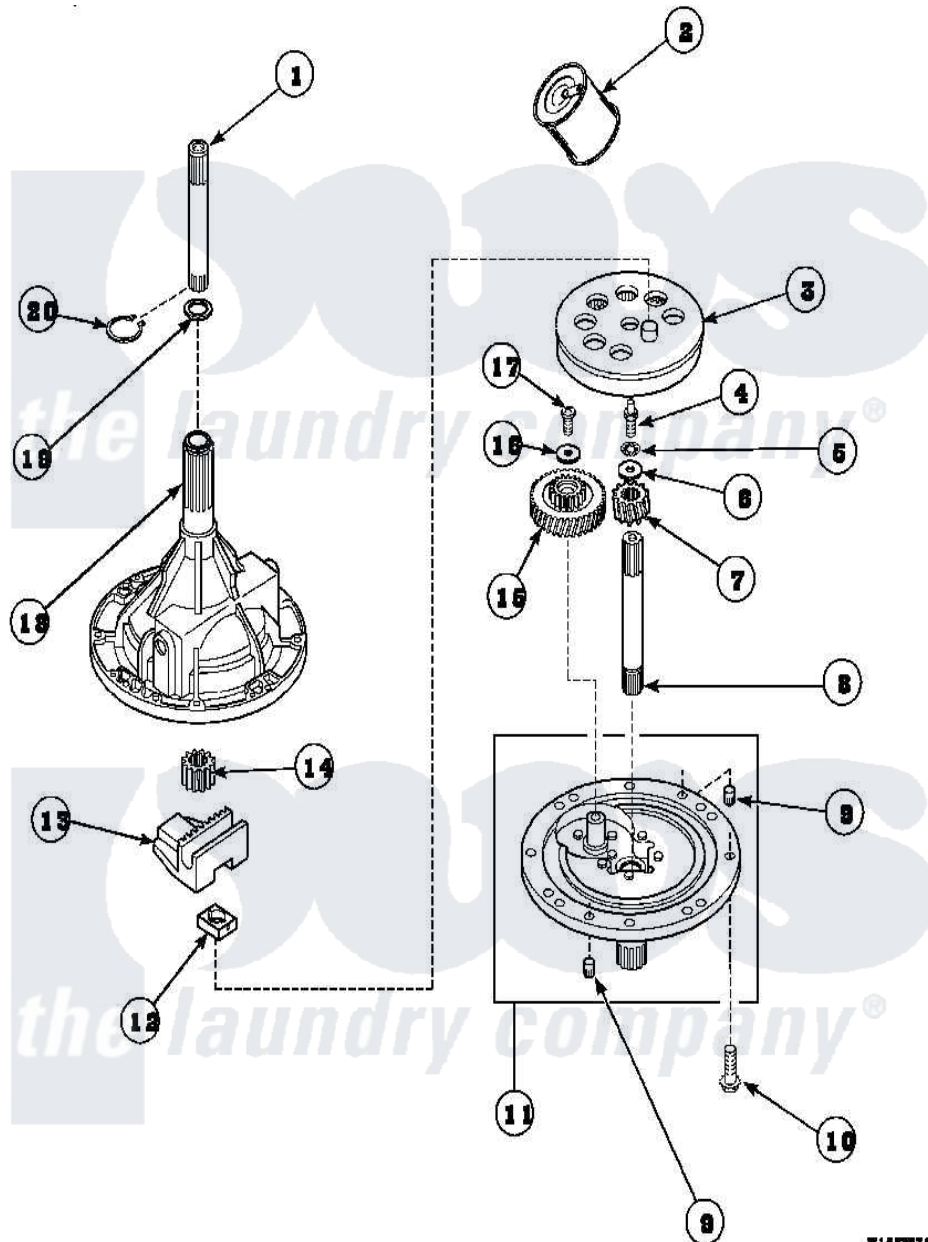

Amana LW8263W2 (BOM: PLW8263W2) 01 - 34526P TRANSMISSION ASSY

Amana Residential Amana LW8263W2 (BOM: PLW8263W2) Washer Parts Parts Diagram 01 - 34526P TRANSMISSION ASSY

Click on the part number to view part

Item	Original Part Number	Replaced By	Status	Part Description
1	Y36570			Shaft, Output
2	27243P			Oil, CW Transmission F-
3	26577			Assembly, Gear And Stud
4	27030		Not Available	SCREW, 1/4-20 SPECIAL
5	21456			Lockwasher, 1/4 Intshkp
6	26509	40041501		Washer
7	36562			Pinion, Drive
8	34853			Shaft, Input
9	27172			Pin, Dowel
10	32814		Not Available	SCREW, 1/4-20X7/8 SERRA
11	38290			Assembly, Cover
12	26493			Slide
13	Y31526			Rack
14	27003			Pinion, Agitator
15	29161			Gear, Reduction

16	29260	Not Available	WASHER
17	29273		Screw, 1/4-20 X 3/8
18	33223	Not Available	ASSY, TRANSMISSION CASE
19	35092		Washer, 3628id X 1.00 X .056
20	27197		Ring, Retaining
NI	37577P	Not Available	SEALANT