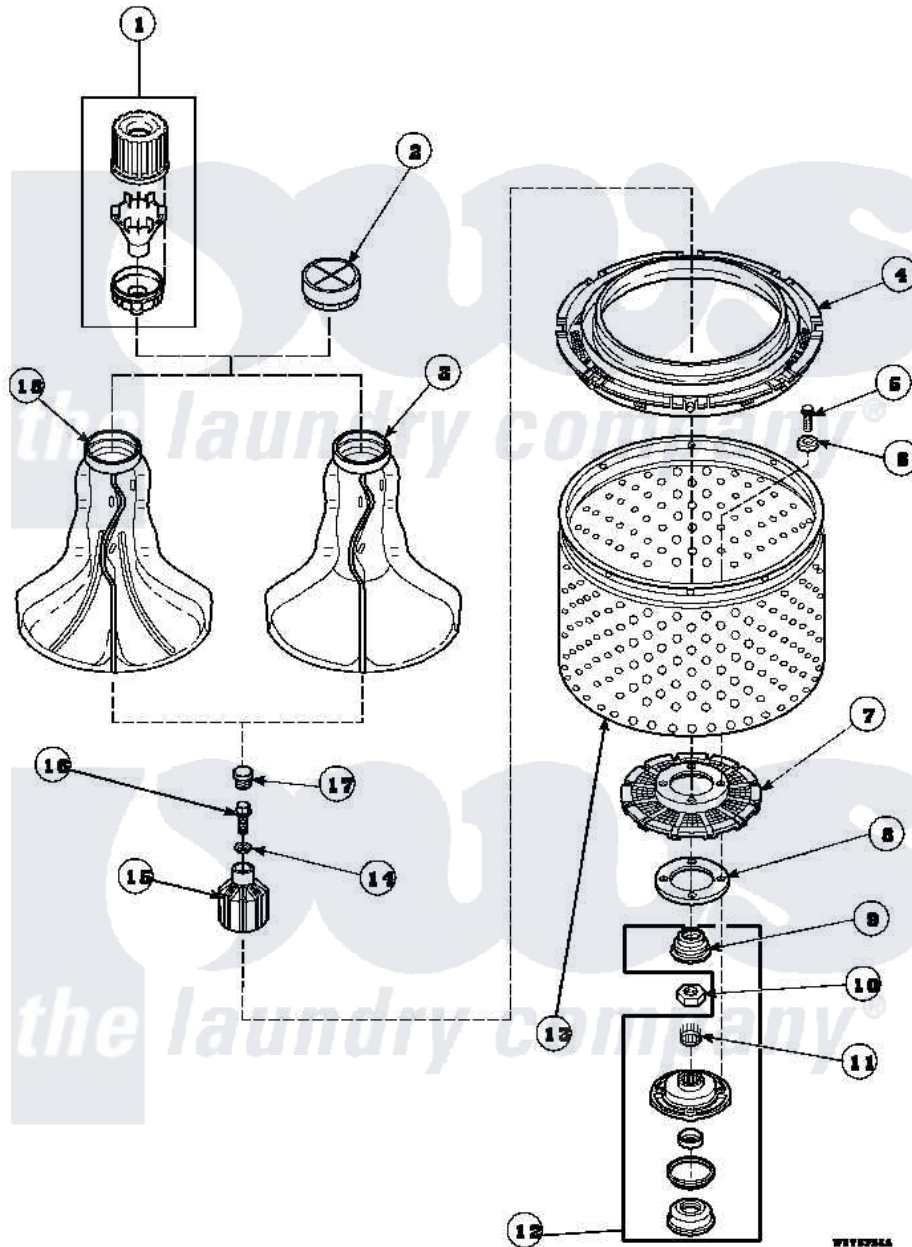

**Amana LW8263W2 (BOM: PLW8263W2) 02 - AGITATOR/DRIVE
BELL/SEAL KIT/TUB & HUB**

Amana Residential Amana LW8263W2 (BOM: PLW8263W2) Washer Parts Parts Diagram 02 - AGITATOR/DRIVE BELL/SEAL KIT/TUB & HUB

Click on the part number to view part

Item	Original Part Number	Replaced By	Status	Part Description
1	36542	40002101W		Assembly, Fabric Softner
2	36515			Cap, Agitator
3	36507	40000501W		Agitator, Flex Vane
4	35035			Guard, Clothes
5	27202	W10116787		Screw
6	28094			Gasket
7	32998	39371		Filter Lin
9	36425	40016101		Seal, Bell Drive
10	Y29220	40016301		Nut, Lock
11	29728	40008301		Insert, Spline
12	495P3	R9900552		Hub And Seal
13	33501P	R9900144		Kit- Wash
14	36472			O-Ring
15	36443P	R9900189		Kit, Drive Bell And Seal
16	34288	40065102		Screw, Shoulder 1/4