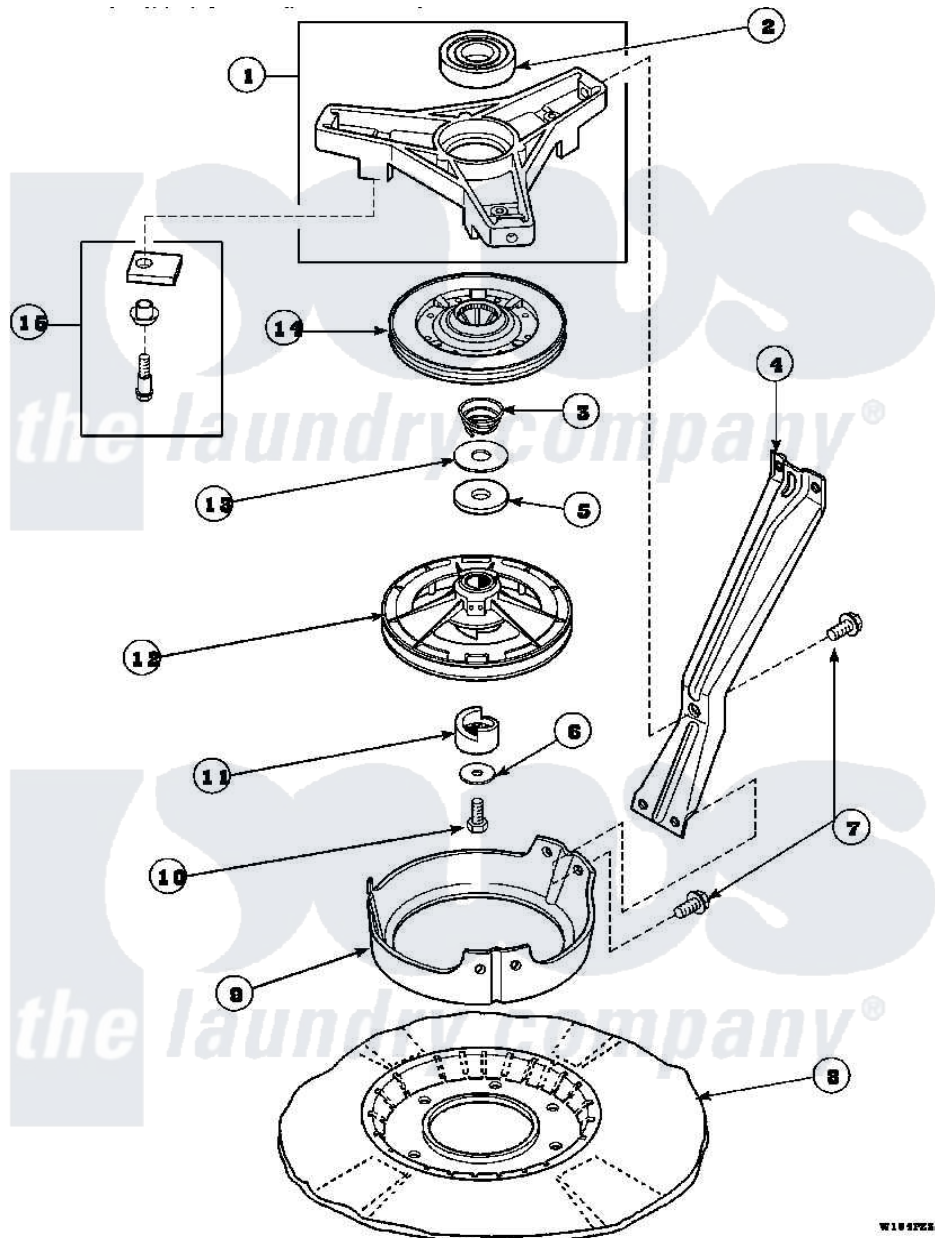

Amana LW8263W2 (BOM: PLW8263W2) 03 - BRG HSG/BRAKE/PULLEY & PIVOT DOME

Amana Residential Amana LW8263W2 (BOM: PLW8263W2) Washer Parts Parts Diagram 03 - BRG HSG/BRAKE/PULLEY & PIVOT DOME
Click on the part number to view part

Item	Original Part Number	Replaced By	Status	Part Description
1	35746			AssemblY, Bearing Housing-L
2	28944R	40004001		Bearing, Main
3	33435			Spring, Conical
4	34471		Not Available	LEG,SUPPORT
5	27015	40063201		Washer, Flat
6	26509	40041501		Washer
7	35369	40128701		Screw, 5/16-18 X .50
8	36599P			Assembly Nut/ Leg Base
9	34470			Dome, Pivot
10	27220	40063401		Screw, 1/4-20 x 5/8 Hex
11	27018			Helix
12	34921			Assembly, Pulley-Spin And Agitate
13	35535	40065701		Washer, 2 Odx.63 ID
14	31961P	R9900474		Brake Assembly