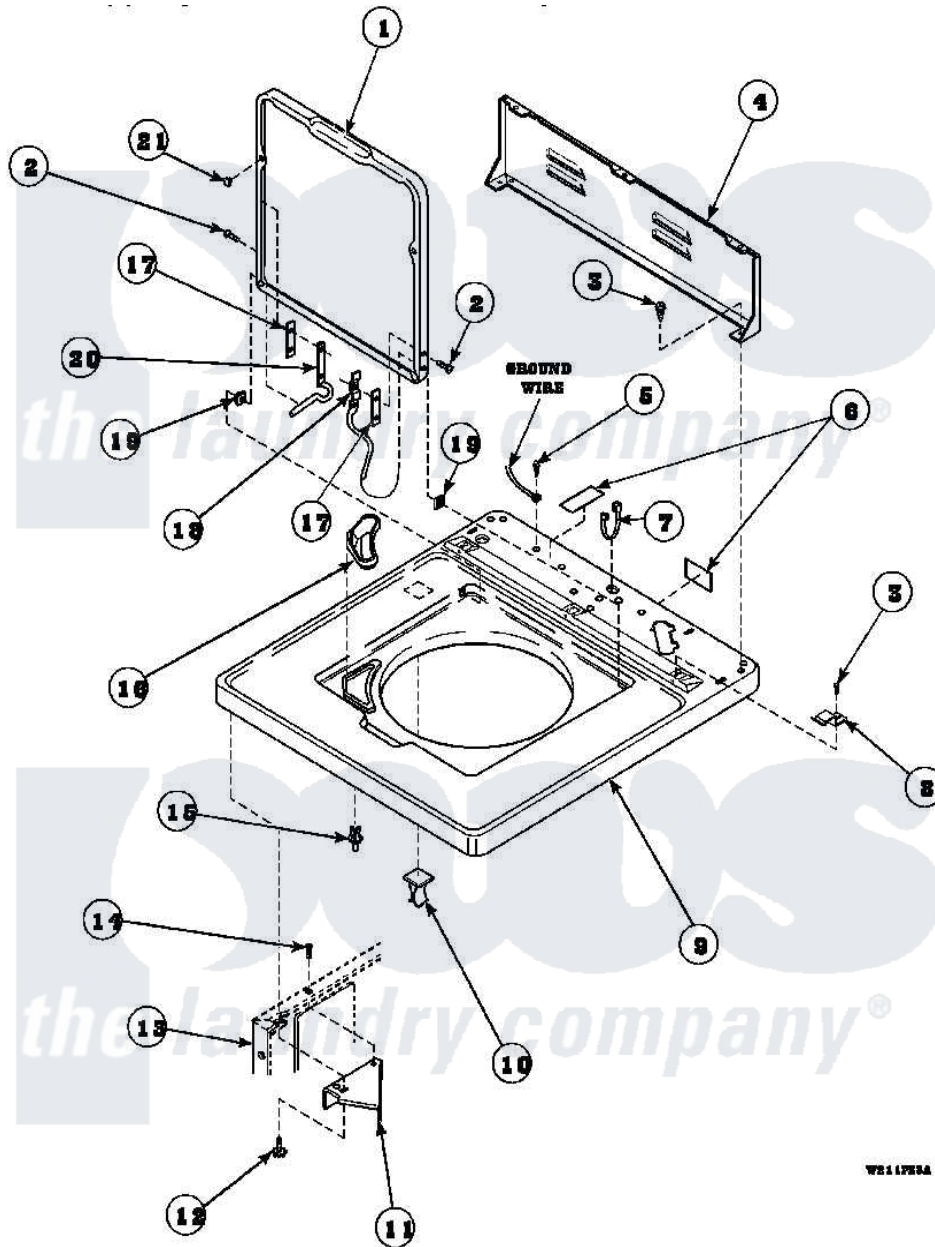

Amana LW8263W2 (BOM: PLW8263W2) 04 - CAB TOP/LOADING DR & CTRL HOOD REAR PAN

WB11793A

Amana Residential Amana LW8263W2 (BOM: PLW8263W2) Washer Parts Parts Diagram 04 - CAB TOP/LOADING DR & CTRL HOOD REAR PAN

[Click on the part number to view part](#)

Item	Original Part Number	Replaced By	Status	Part Description
1	33541P		Not Available	LID
2	34337	W10119828		Screw, Lid Hinge Mounting
3	23962	W10116760		Screw
4	34903		Not Available	PANEL, BACK HOOD (USE 37782)
5	52909			Screw, 10B-16 X 1/2 HeX
6	24903		Not Available	STICKER,DISCONNECT POW
7	21903	211881		Grommet, Cord Part Not Used-Gas Models Only
8	35887	40063901		Clip, Hold Down
9	34902P		Not Available	TOP
10	36519		Not Available	CLIP
11	36034			Bracket, Director-Module
12	Y31644	27001200		Screw
13	34475P		Not Available	CABINET

14	36035	Not Available	SCREW,8-18X3/8 PHIL FLT HD
15	56534		Barrel, Support
16	34776	Not Available	DISPENSER,BLEACH
17	34338		Gasket, Hinge
18	36437		Hinge, Lid R
19	33446	40008201	Bushing, Hinge
20	36513		Hinge, Left
21	21685	40038001	Bumper
NI	26594P		Grease, Silicone - 2 Oz Tube