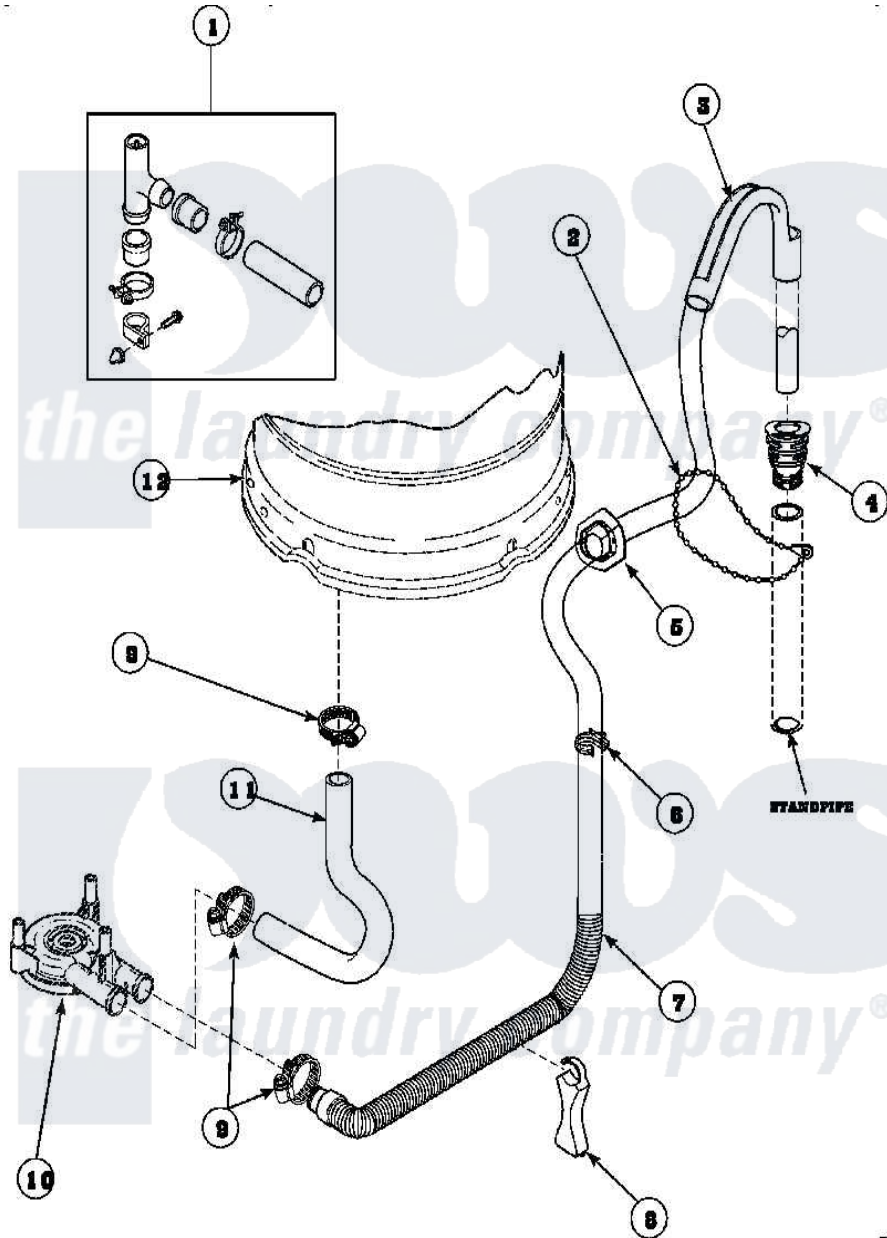

Amana LW8263W2 (BOM: PLW8263W2) 05 - DRAIN HOSE AND SIPHON BREAK

Amana Residential Amana LW8263W2 (BOM: PLW8263W2) Washer Parts Parts Diagram 05 - DRAIN HOSE AND SIPHON BREAK

[Click on the part number to view part](#)

Item	Original Part Number	Replaced By	Status	Part Description
1	562P3	76660		Break-Sphn
2	33489	8539404		Tie-Wire
3	33615	22003814		Retainer, Drain Hose
4	36878	40008101		Adapter, Standpipe
5	32219			Relief, Strain
6	36014			Clip, Retainer-Hose
7	37245	40053901		Hose, Drain
8	36522			Hose Support
9	36802	285655		Clamp, Hose
10	36863P	27001233		Pump
11	35753			Hose, Tub To Pump-Ddp
12	34438P			Assembly, Outer Tub