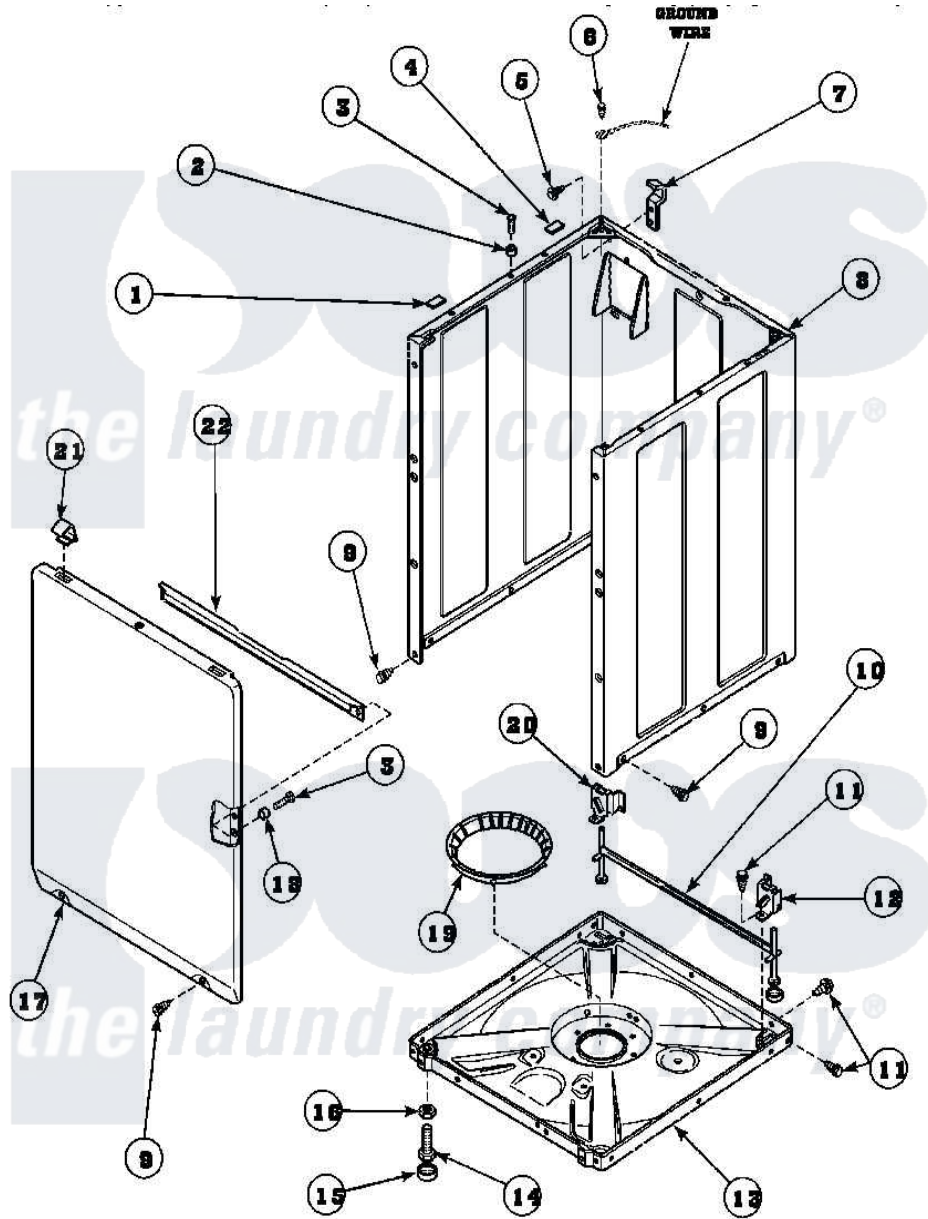

**Amana LW8263W2 (BOM: PLW8263W2) 06 - FRONT PANEL, BASE ASSY AND CABINET ASSY**

Amana Residential Amana LW8263W2 (BOM: PLW8263W2) Washer Parts Diagram 06 - FRONT PANEL, BASE ASSY AND CABINET ASSY

Click on the part number to view part

Item	Original Part Number	Replaced By	Status	Part Description
1	<a href="#">Y56128</a>			Pad, Bumper
2	56079	<a href="#">505187</a>		Locator, Panel
3	32671	<a href="#">Y014874</a>		Screw, Idler Arm And Sleeve
4	<a href="#">36226</a>			Pad, Bumper .25
5	34499		Not Available	SCREW, No.10B X 1/4 TAP IN HX
6	23962	<a href="#">W10116760</a>		Screw
7	<a href="#">Y27103</a>			Hinge, Hold-Down Lug
8	34475P		Not Available	CABINET
9	27196	<a href="#">27001200</a>		Screw
10	<a href="#">34443</a>			Assembly, Leg And Stabilier
11	35148		Not Available	SCREW, 1/4-14 X 3/8 HX HD
12	36036		Not Available	BRACKET, SLL-RIGHT
13	<a href="#">36599P</a>			Assembly Nut/ Leg Base
14	Y34319	<a href="#">22003428</a>		Leg, Adjustable

15	34318	<a href="#">40016001</a>	Foot, Rubber
16	Y21899	<a href="#">40038101</a>	Nut, Leg
17	34656P		Not Available NOT GOOD No. SEE NOTE PNL, FRONT
18	<a href="#">28102</a>		Locator, Panel
19	36108		Not Available SNUBBER PAD & ISOLATOR
20	<a href="#">36037</a>		Bracket, SII-Left
21	<a href="#">35865</a>		Clip, Hold-Down Front Panel
22	Y35097		Not Available BRACE, FRT PNL