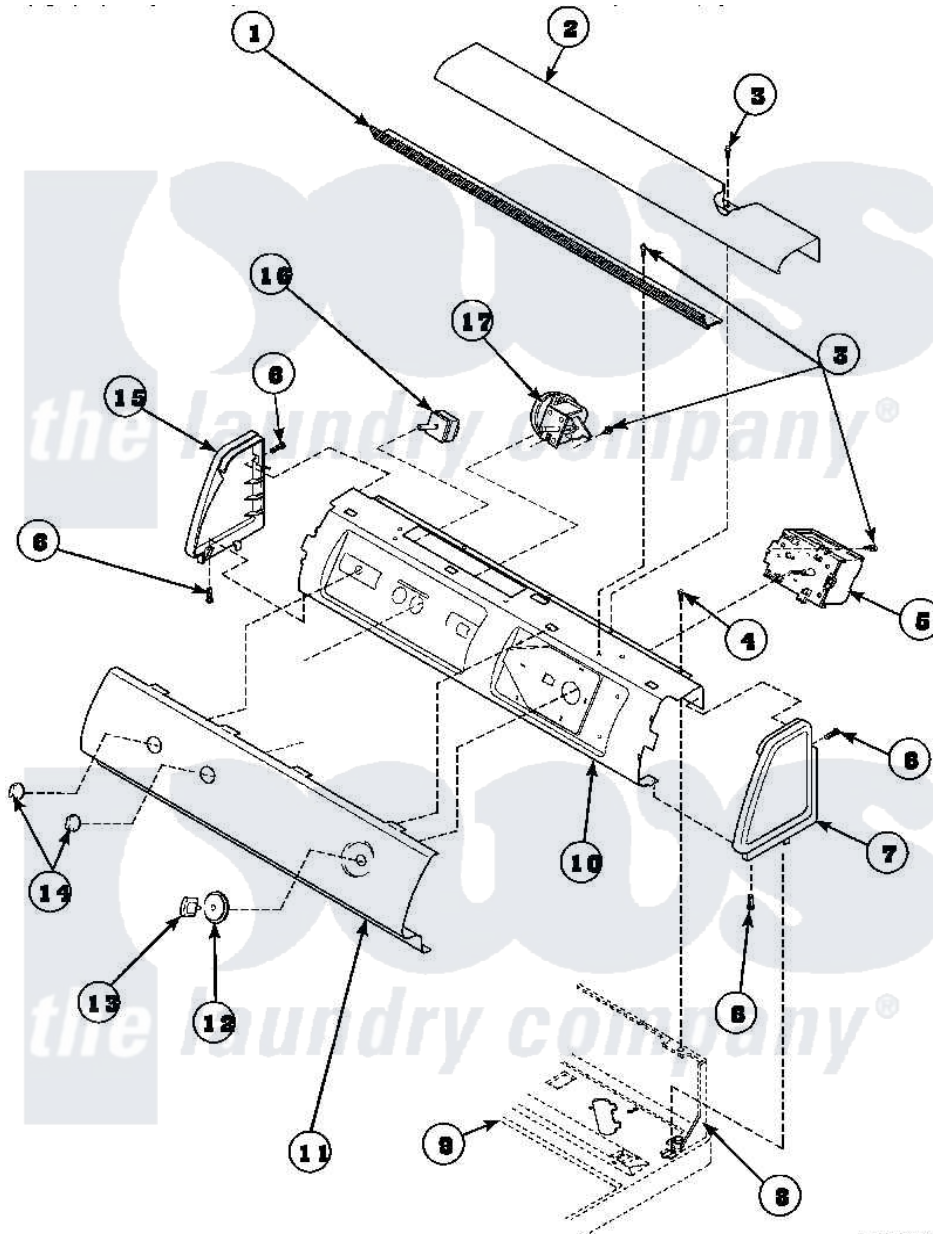

Amana LW8263W2 (BOM: PLW8263W2) 07 - GRAPHIC PANEL, CTRL MTG PLATE AND CTRLS

Amana Residential Amana LW8263W2 (BOM: PLW8263W2) Washer Parts Parts Diagram 07 - GRAPHIC PANEL, CTRL MTG PLATE AND CTRLS

[Click on the part number to view part](#)

Item	Original Part Number	Replaced By	Status	Part Description
1	Y34826		Not Available	DIFFUSER,LAMP-CLEAR
2	34824W		Not Available	COVER, TOP (COMPUTOR)
3	23962	W10116760		Screw
4	34904	489355		Screw, 8 X 1/2
5	31239	31239P		Timer 3 Cycle Package
6	501086	90767		Screw, 8A X 3/8 HeX Washer Head Tapping
7	34817		Not Available	END CAP(RIGHT)
8	34903		Not Available	PANEL, BACK HOOD (USE 37782)
9	34902P		Not Available	TOP
10	34821		Not Available	CONTROL MOUNTING PLATE
11	37778W		Not Available	PANEL, CONTROL (WHITE)
12	36700		Not Available	TIMER KNOB SKIRT
13	35333W			Knob, Timer

14	36701	Not Available	KNOB, TEMP
15	34818	Not Available	END CAP(LEFT)
16	35115		Switch, TemPerature 3 P
17	36045	40055101	Switch, Pressure