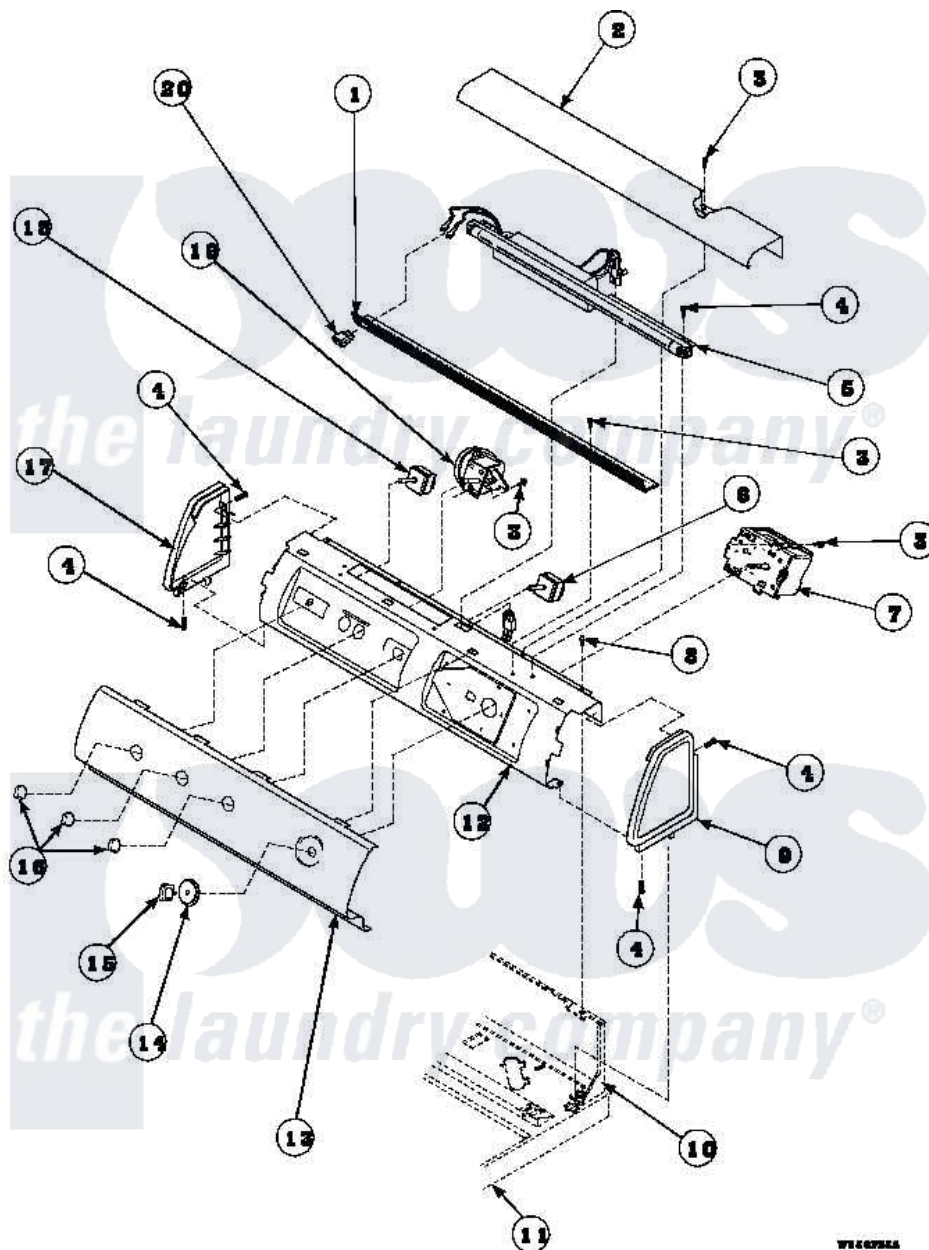

Amana LW8263W2 (BOM: PLW8263W2) 09 - GRAPHIC PANEL, CTRL MTG PLATE AND CTRLS

Amana Residential Amana LW8263W2 (BOM: PLW8263W2) Washer Parts Parts Diagram 09 - GRAPHIC PANEL, CTRL MTG PLATE AND CTRLS

[Click on the part number to view part](#)

Item	Original Part Number	Replaced By	Status	Part Description
2	34824		Not Available	TOP COVER
3	23962	W10116760		Screw
4	501086	90767		Screw, 8A X 3/8 HeX Washer Head Tapping
8	34904	489355		Screw, 8 X 1/2
9	34817		Not Available	END CAP(RIGHT)
10	34903		Not Available	PANEL, BACK HOOD (USE 37782)
11	34902P		Not Available	TOP
12	34821		Not Available	CONTROL MOUNTING PLATE
14	36700		Not Available	TIMER KNOB SKIRT
15	35333		Not Available	TIMER KNOB
16	36701		Not Available	KNOB, TEMP
17	34818		Not Available	END CAP(LEFT)
19	36045	40055101		Switch, Pressure