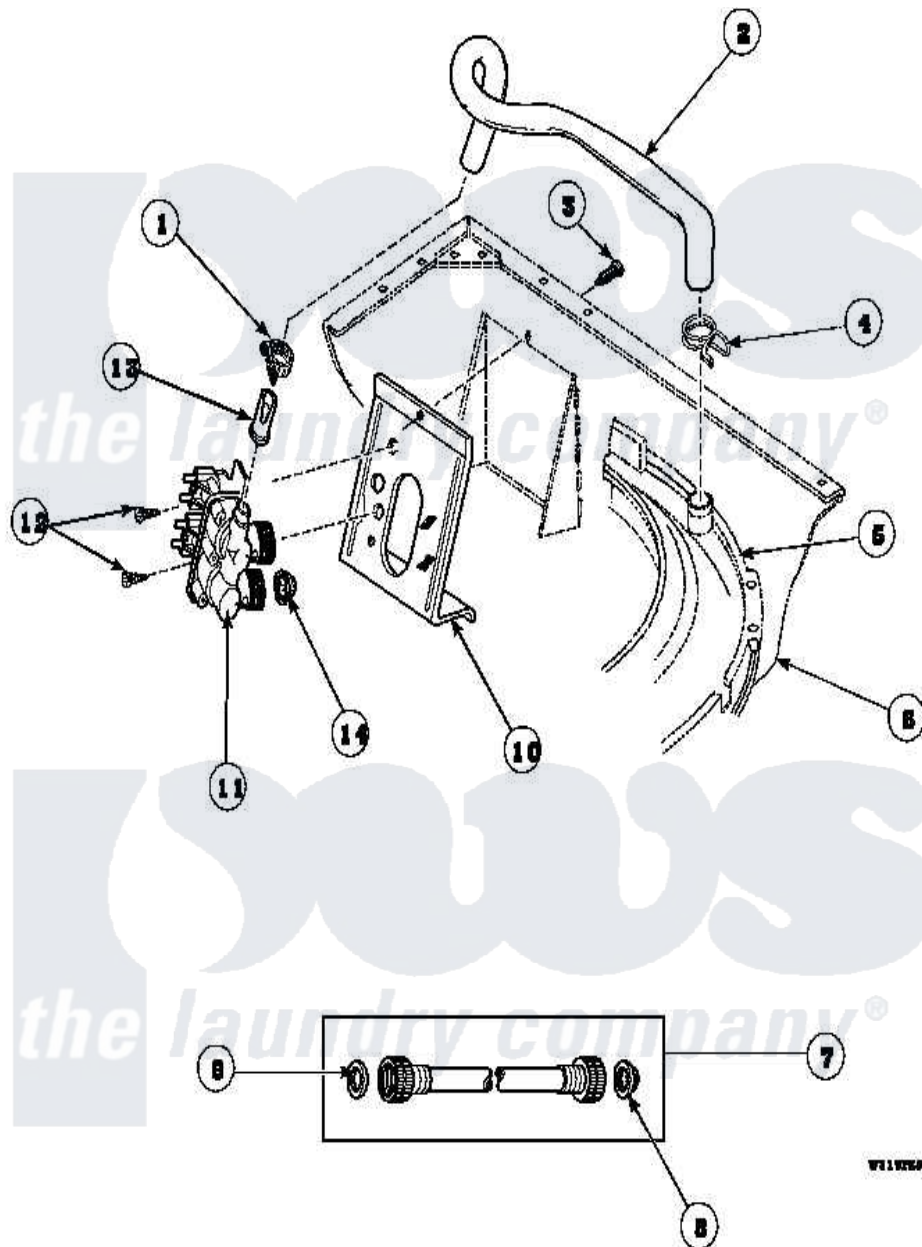

Amana LW8263W2 (BOM: PLW8263W2) 10 - INLET/FILL HOSE/MIXING VLV & MTG BRKT

W1117544

Amana Residential Amana LW8263W2 (BOM: PLW8263W2) Washer Parts Parts Diagram 10 - INLET/FILL HOSE/MIXING VLV & MTG BRKT
 Click on the part number to view part

Item	Original Part Number	Replaced By	Status	Part Description
1	36801	596669		Clamp, Manifold
2	35874	38155		Hose, Mix Valve To TU
3	33562	27001200		Screw
4	29210			Hose Clamp
5	36025P			Assembly, Tub Coverand Gasket
6	34475P		Not Available	CABINET
7	20617		Not Available	HOSE, INLET (8 FT)
"	28330P	202860		Inlet Hose Assembly
"	20618	21001467		Hose- 10'
8	28605	22002960		Strainer, Washer Inlet
9	20290	Y013783		Washer, Inlet Hose
10	34972	39407		Bracket, Valve
11	34963	34963P		Valve Mixing Package
12	501086	00767		Screw, 8A X 3/8 HeX Washer

12	301000	30107	Head Tapping
13	34500	22001900	Preventer, Back Flow
14	24122	22002960	Strainer, Washer Inlet