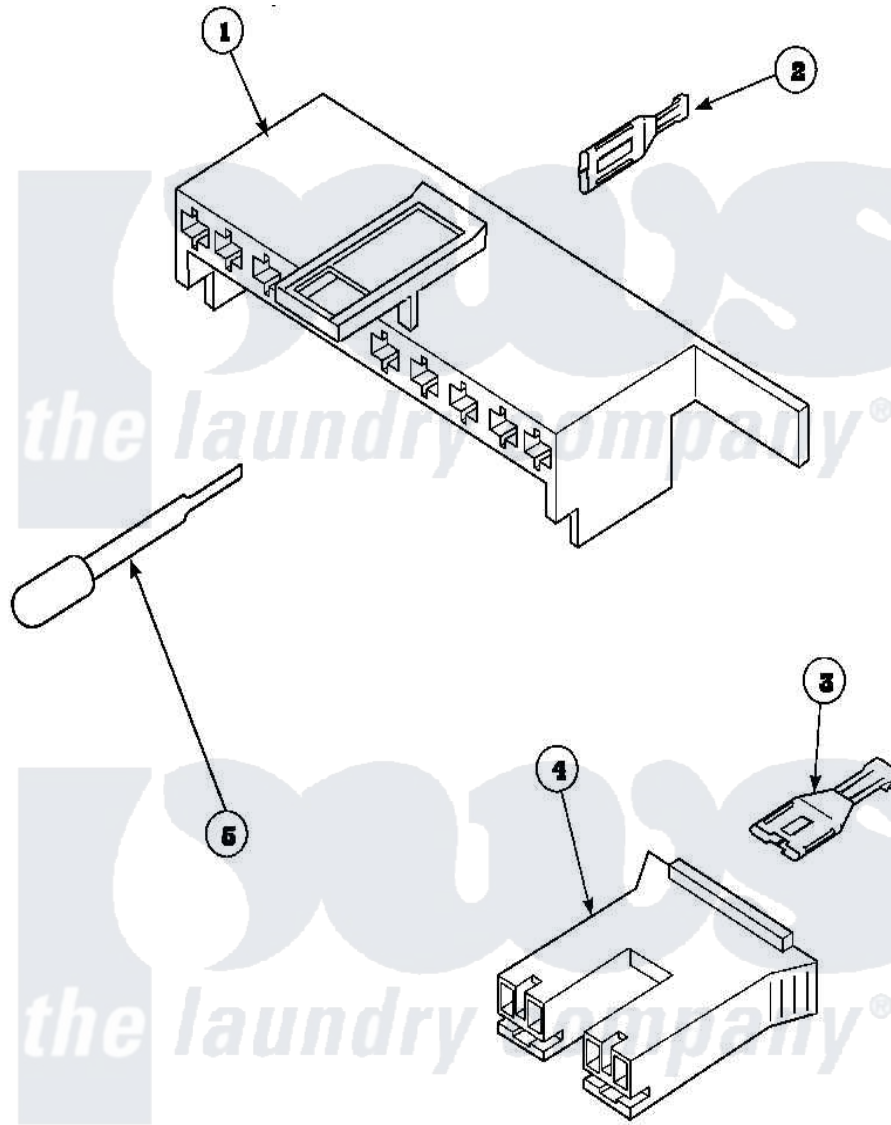

**Amana LW8263W2 (BOM: PLW8263W2) 11 - MIXING VLV, CONN
BLOCKS, TERM, EXTRACTOR**

W1246284

Amana [Residential Amana LW8263W2 \(BOM: PLW8263W2\) Washer Parts](#) Parts Diagram 11 - MIXING VLV, CONN
BLOCKS, TERM, EXTRACTOR
[Click on the part number to view part](#)

Item	Original Part Number	Replaced By	Status	Part Description
1	34677			10 Circuit Plug
2	Y00188			Molex Terminal
3	Y00121		Not Available	SPADE TERMINAL(12 GAUGE) (1/4 INCH-(2) 18 GAUGE WIRES O
4	34676			Plug
"	34675		Not Available	PLUG
5	283P4			Terminal Extractor Tool
NI	36484			Harness Hood
"	36278			Harness, Wire