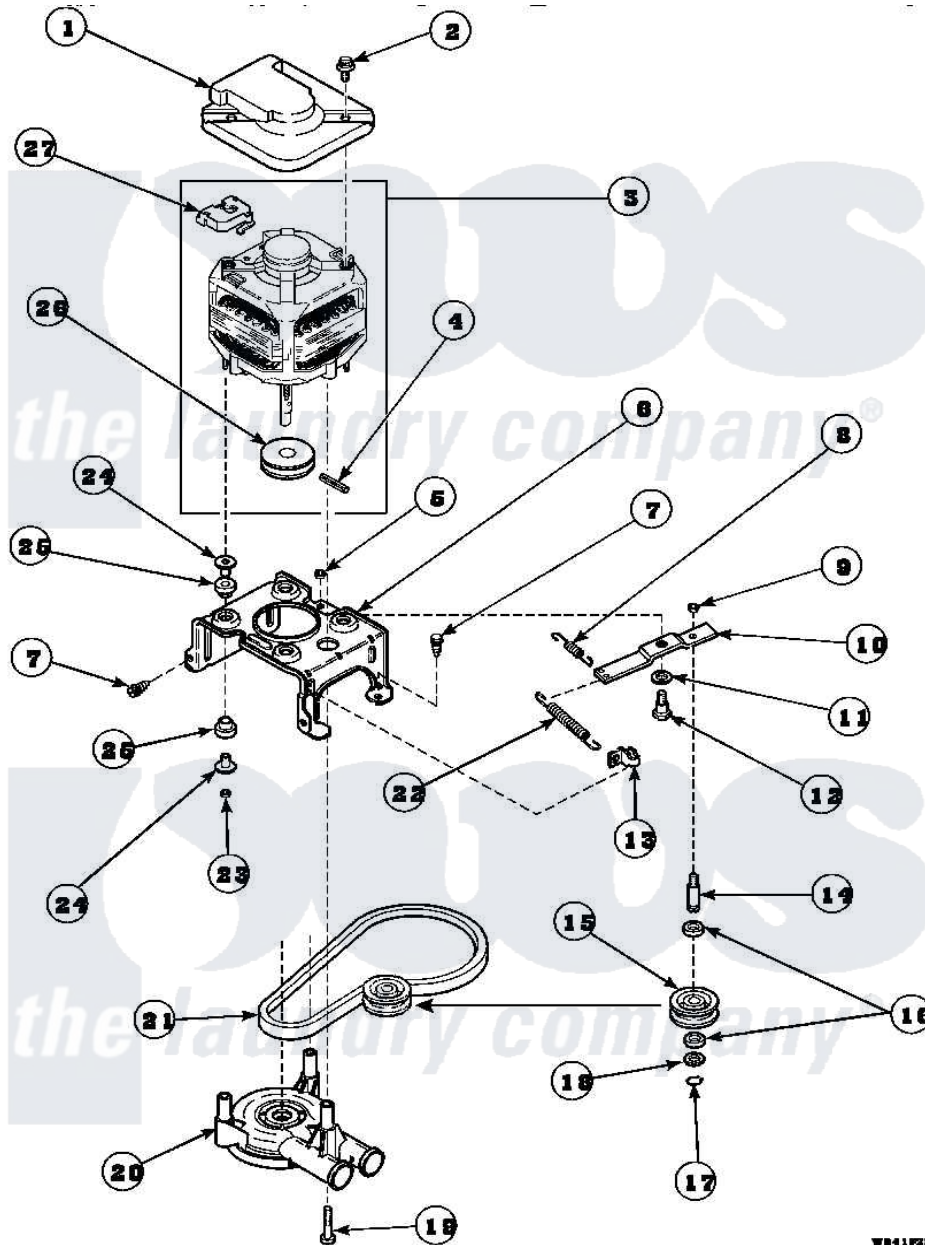

**Amana LW8263W2 (BOM: PLW8263W2) 12 - MOTOR, MTG BRKT, BELT, PUMP & IDLER ASSY**

WB11P20A

Amana Residential Amana LW8263W2 (BOM: PLW8263W2) Washer Parts Diagram 12 - MOTOR, MTG BRKT, BELT, PUMP & IDLER ASSY  
 Click on the part number to view part

Item	Original Part Number	Replaced By	Status	Part Description
1	34754	<a href="#">40112301</a>		Shield, Motor
2	36639	<a href="#">4312464</a>		Screw
3	34571P	<a href="#">27001215</a>		Motor W/Pulley
4	<a href="#">23750</a>			Pin, Roll
5	52566	<a href="#">27001225</a>		Nut, Jam Mid Lock 1/4-20
6	34890		Not Available	BRACKET,MOTOR MOUNT
"	<a href="#">37415P</a>			Kit, Motor Brkt
"	37415	<a href="#">37415P</a>		Kit, Motor Brkt
7	Y31645	<a href="#">27001200</a>		Screw
8	30620		Not Available	SPRING,IDLER LEVER HEL
9	28803	<a href="#">2221070</a>		Clamp, Nylon
10	31054	<a href="#">40041002</a>		Lever, Idler
"	37443	<a href="#">40041002</a>		Lever, Idler
11	81392	<a href="#">40054701</a>		Washer
12	27229	<a href="#">40038901</a>		Screw, 1/4-20

13	<a href="#">28849</a>		Clip, Spring
14	<a href="#">28802</a>		Shaft, Idler
15	28800	Not Available	WHEEL, IDLER
16	<a href="#">Y29443</a>		Washer, Felt
17	<a href="#">23748</a>		Ring, Retaining
18	<a href="#">52549</a>		Washer, 501 ID X3/4 Odx
19	Y34565	<a href="#">40063701</a>	Screw, 10-16 x 1.75
20	36863P	<a href="#">27001233</a>	Pump
21	<a href="#">28808</a>		Belt, Agitate And Spin
22	<a href="#">37366</a>		Spring, Idler
"	<a href="#">37606</a>		Spring, Idler Lever
23	35423	<a href="#">3400029</a>	Nut, Adapter Plate
24	<a href="#">34791</a>		Post, Mount-Motor
25	<a href="#">34788</a>		Mount, Motor
26	27171	Not Available	PULLEY, MOTOR
27	35632	Not Available	SWITCH, MOTOR