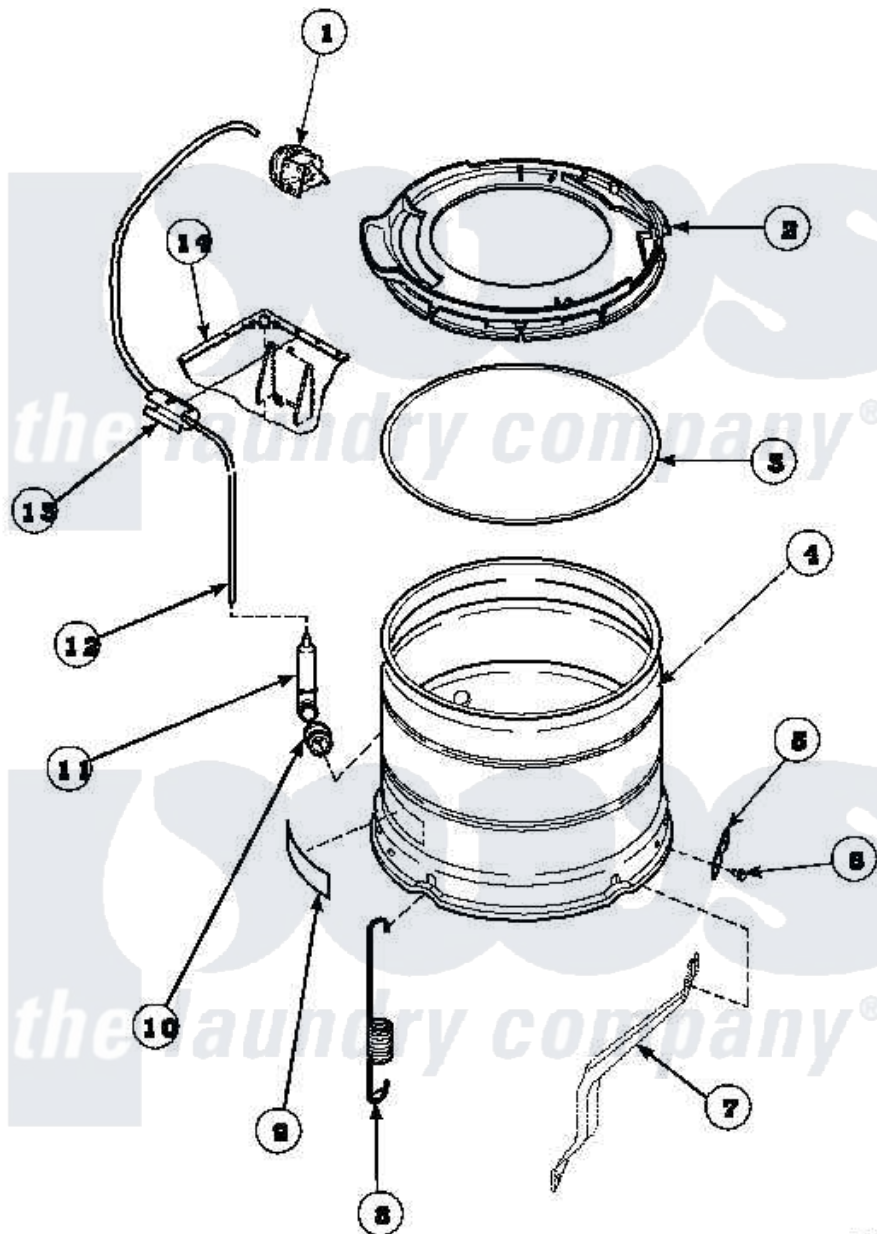

Amana LW8263W2 (BOM: PLW8263W2) 13 - OUTER TUB/OUTER TUB COVER & PRESS HOSE

Amana Residential Amana LW8263W2 (BOM: PLW8263W2) Washer Parts Parts Diagram 13 - OUTER TUB/OUTER TUB COVER & PRESS HOSE
 Click on the part number to view part

Item	Original Part Number	Replaced By	Status	Part Description
1	36045	40055101		Switch, Pressure
2	36025P			Assembly, Tub Cover and Gasket
3	32857			Gasket, Tub Cover Small
4	34438P			Assembly, Outer Tub
5	27926			Plate, Leg .063
6	35369	40128701		Screw, 5/16-18 X .50
7	34471		Not Available	LEG,SUPPORT
8	35948			Spring, Leg-Large Tub
9	500049		Not Available	STICKER
10	29175	40037801		Grommet
11	30907	40008501		Assembly, Pressure Bulb
12	29213	39125		Tubing 31
13	36985		Not Available	CLIP, HOSE
14	34475P		Not Available	CABINET