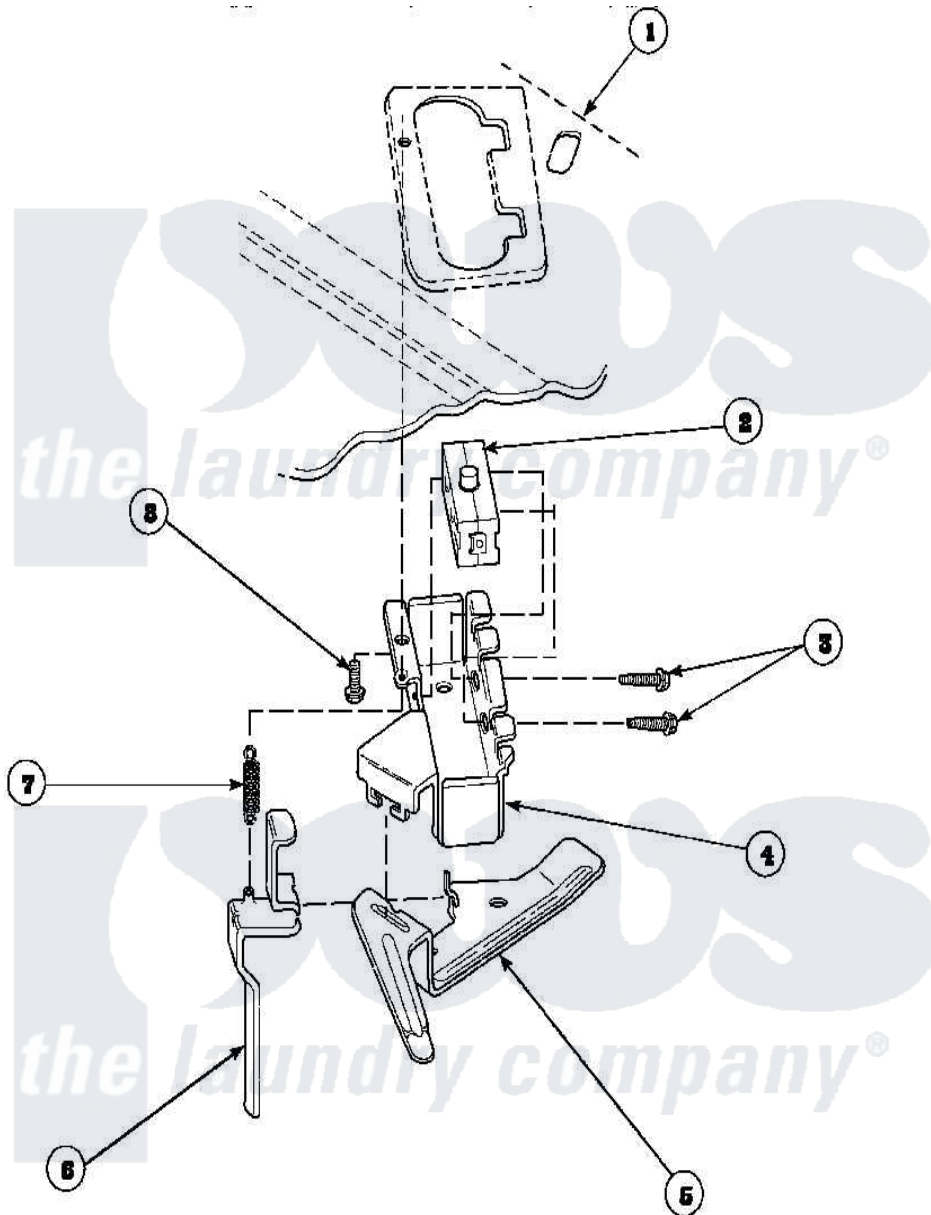

Amana LW8263W2 (BOM: PLW8263W2) 14 - OUT-OF-BALANCE SWITCH

Amana Residential Amana LW8263W2 (BOM: PLW8263W2) Washer Parts Parts Diagram 14 - OUT-OF-BALANCE SWITCH

[Click on the part number to view part](#)

Item	Original Part Number	Replaced By	Status	Part Description
1	34902P		Not Available	TOP
2	33445	27001095		Switch, Lid
3	36510			Screw
4	36497P			Kit, Switch Holder
5	33441			Arm, Actuator
6	33442			Lever, Unbalanced Load
7	33443			Spring
8	23962	W10116760		Screw