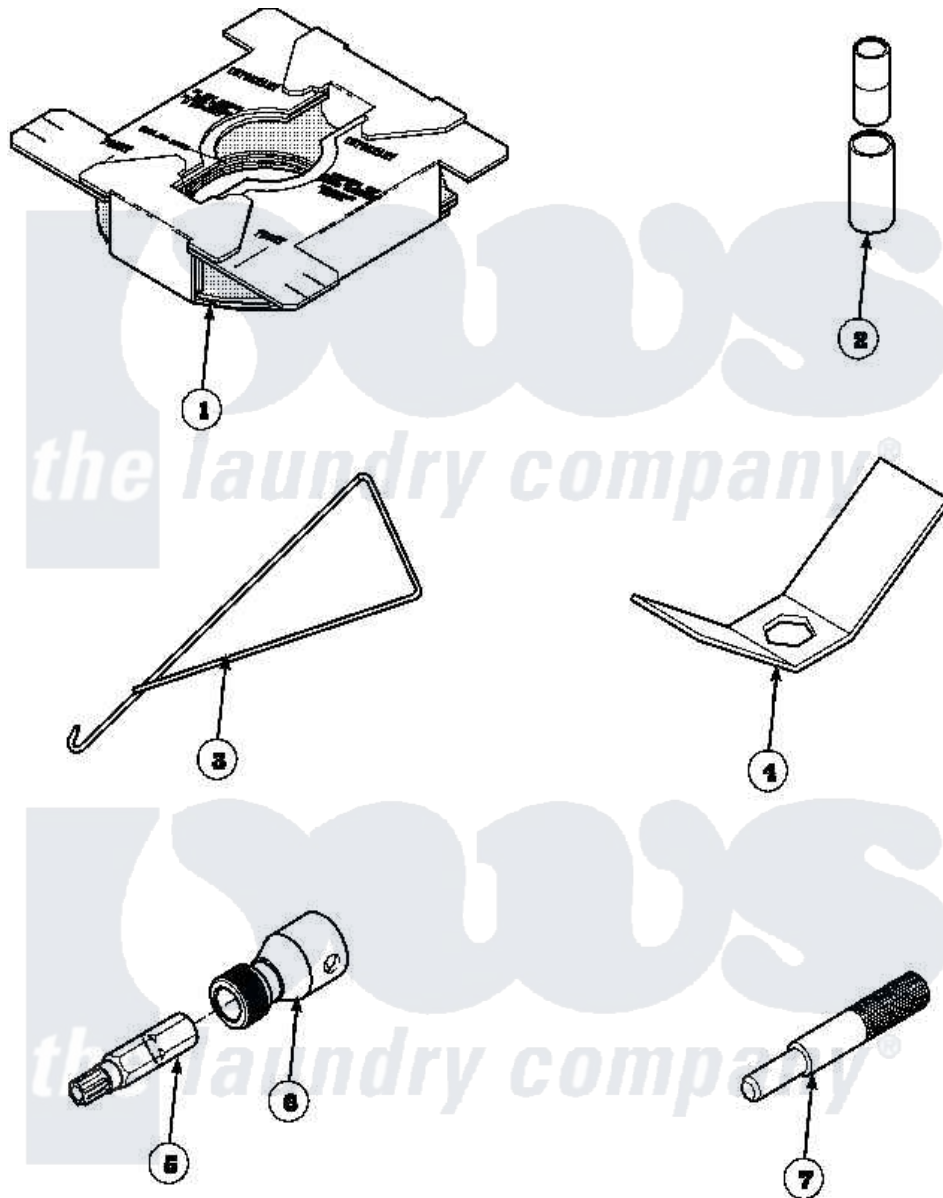

Amana LW8263W2 (BOM: PLW8263W2) 16 - SPECIAL TOOLS

Amana Residential Amana LW8263W2 (BOM: PLW8263W2) Washer Parts Parts Diagram 16 - SPECIAL TOOLS
 Click on the part number to view part

W1030588

Item	Original Part Number	Replaced By	Status	Part Description
1	36926		Not Available	BRACE, SHIPPING
2	242P4			Installer, Spring
3	289P4	321P4		Hook, Spring
4	237P4	306P4		Hex Wrench
5	282P4			T25 Tamper Resistant Bit
6	24161			Torx Bit Holder
7	305P4		Not Available	TOOL, TRANSMISSION PI
NI	555P3	725P3		Kit