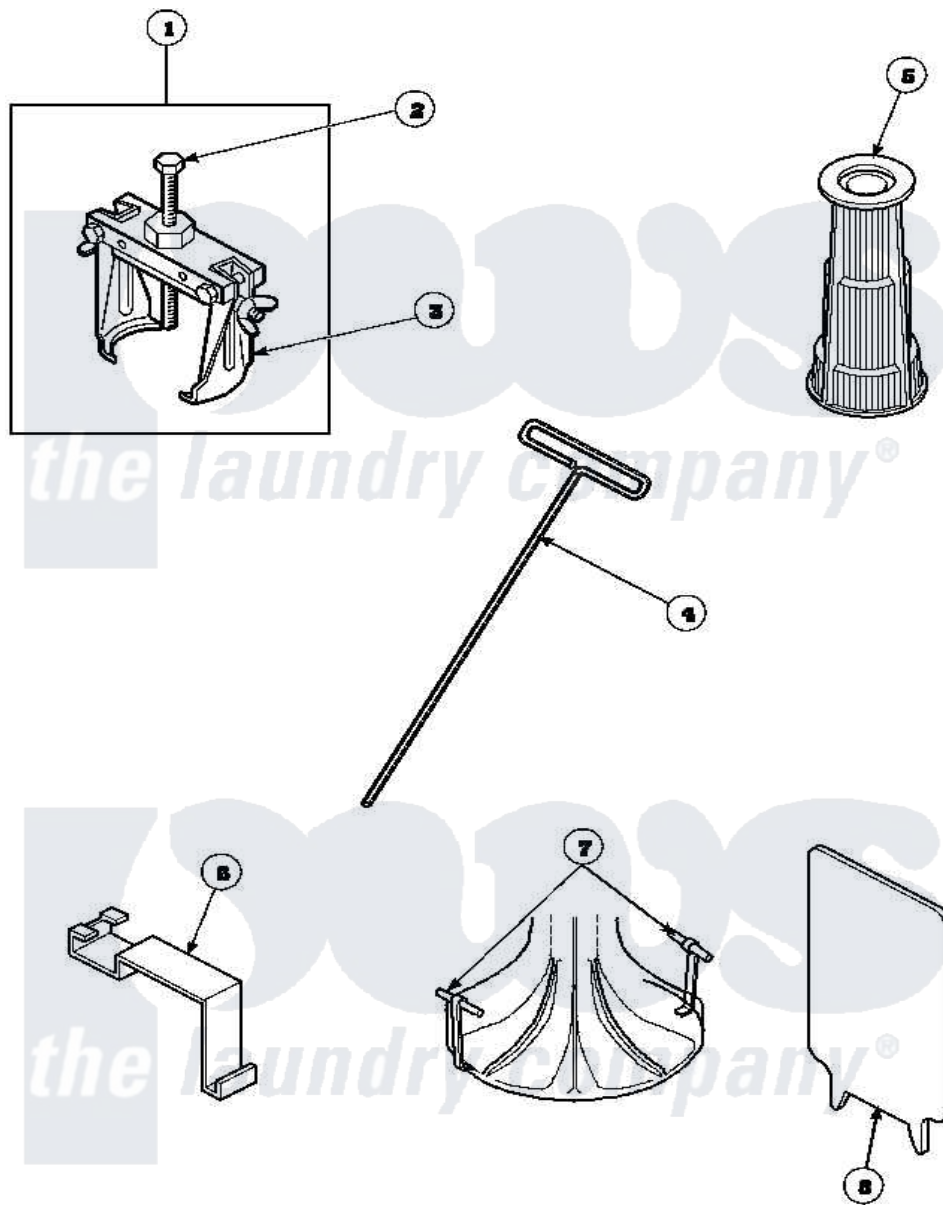

Amana LW8263W2 (BOM: PLW8263W2) 17 - SPECIAL TOOLS

Amana Residential Amana LW8263W2 (BOM: PLW8263W2) Washer Parts Parts Diagram 17 - SPECIAL TOOLS
 Click on the part number to view part

| Item | Original Part Number | Replaced By | Status | Part Description |
|------|------------------------|-----------------------|---------------|-------------------------|
| 1 | 294P4 | | | Bell Tool |
| 2 | 294P4B | | | Drive Bell Bolt |
| 3 | 294P4A | | | Jaw, Drive Bell Tool |
| 4 | 291P4 | | Not Available | WRENCH, T - ALLEN |
| 5 | 293P4 | | | Seal Tool |
| 6 | 273P4 | | | Tub Cover Gasket Tool |
| 7 | 254P4P | | | Agitator Hooks |
| 8 | 272P4 | | | Tool, Lid Switch Instal |
| NI | 555P3 | 725P3 | | Kit |