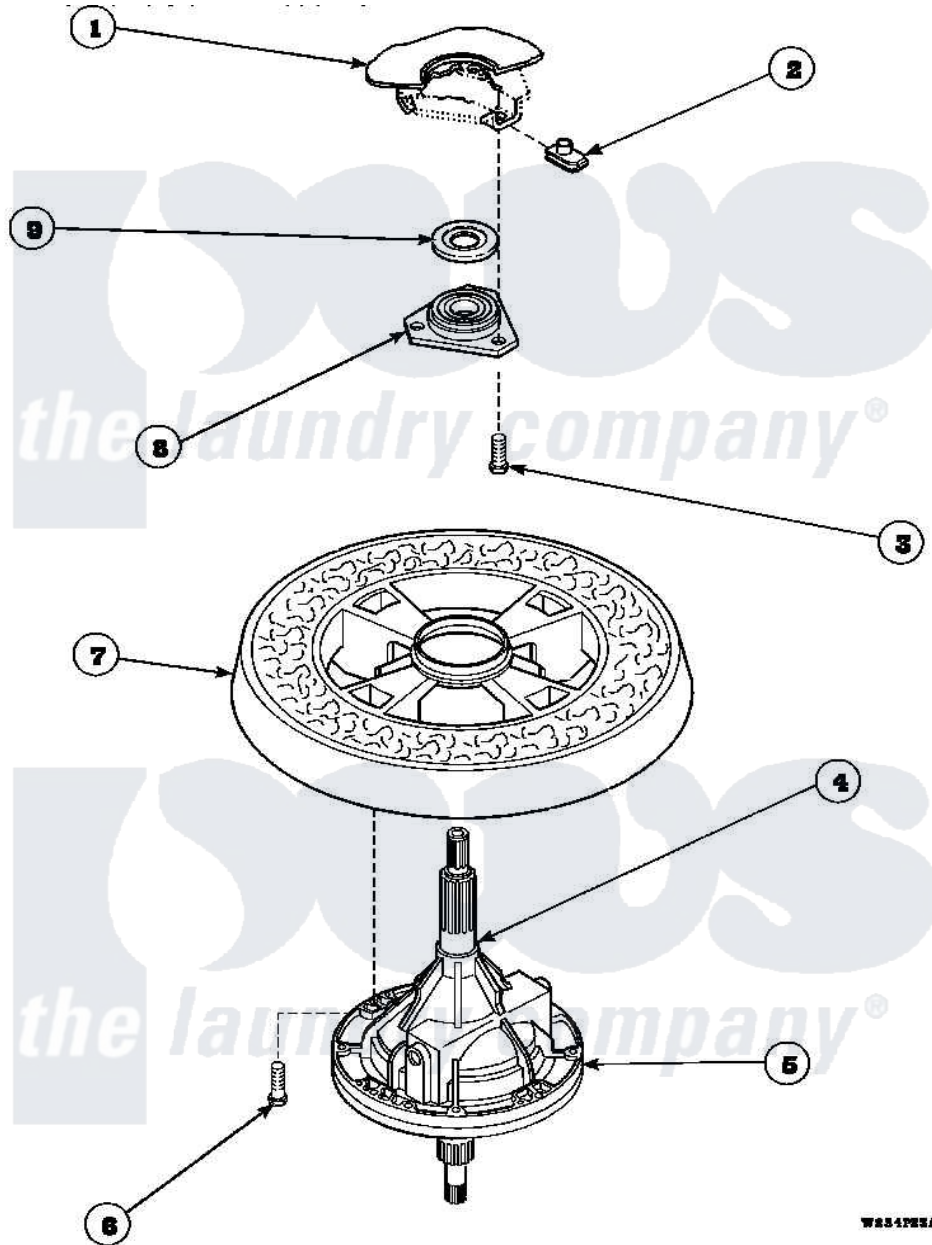

Amana LW8263W2 (BOM: PLW8263W2) 19 - TRANSMISSION ASSY AND BALANCING RING

Amana Residential Amana LW8263W2 (BOM: PLW8263W2) Washer Parts Parts Diagram 19 - TRANSMISSION ASSY AND BALANCING RING

Click on the part number to view part

Item	Original Part Number	Replaced By	Status	Part Description
1	34438P			Assembly, Outer Tub
2	27222			Nut, Retainer 5/16-18
3	36991	3400500		Bolt, 3405245 5/16-18 X 3/4
4	27604P			Never-Seeze 1 Oz Tube
5	34526P			Assembly, Transmission
6	37047		Not Available	SCREW, CAP
7	34731		Not Available	ASSY,BALANCE RING-COMPL
8	27182	40004201P		Main Bearing Assembly
9	27187			Flinger